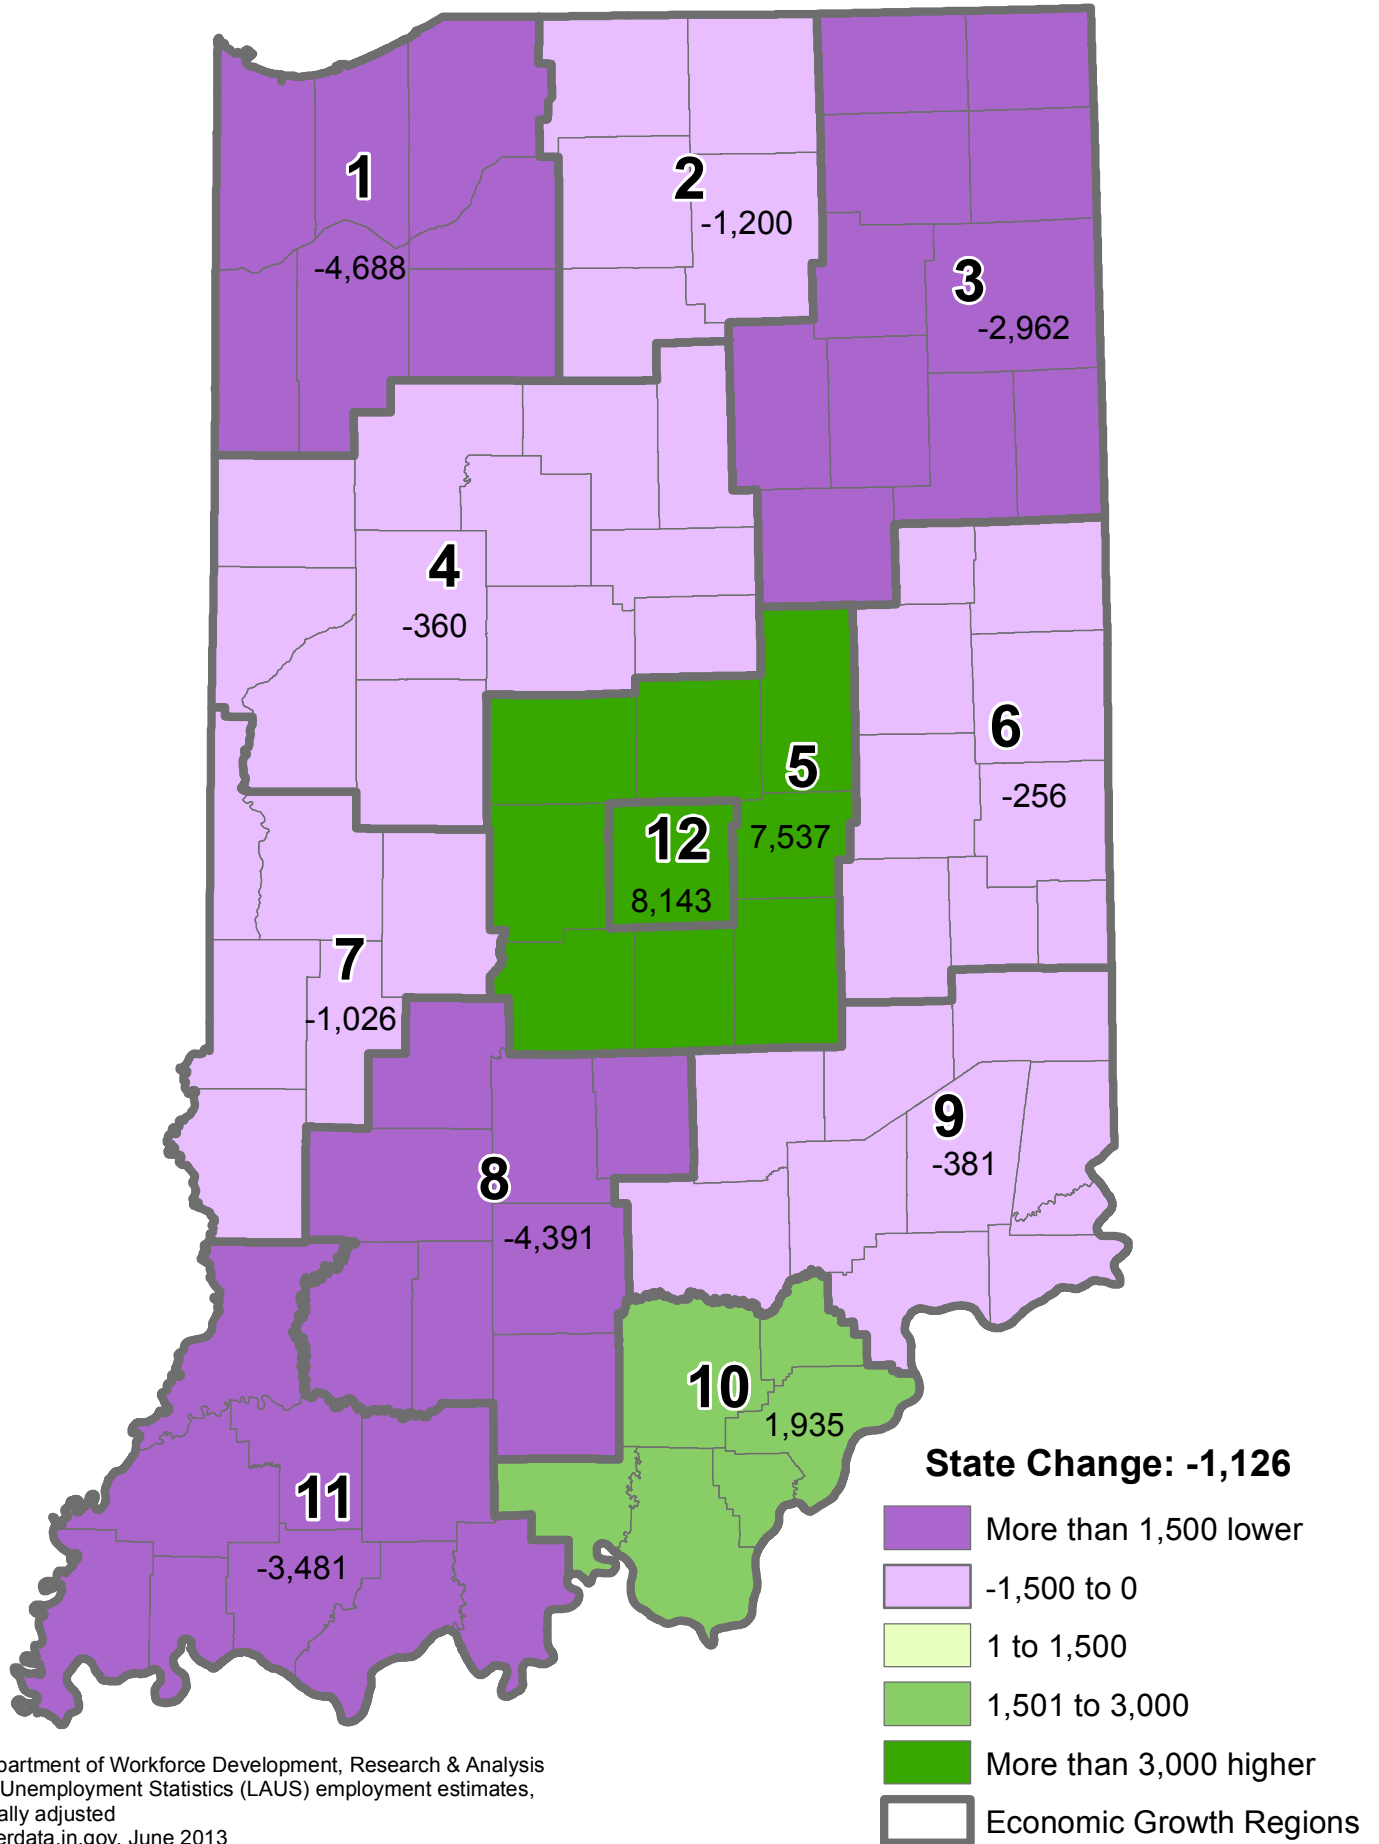

Employment Change per Economic Growth Region May 2012 to May 2013