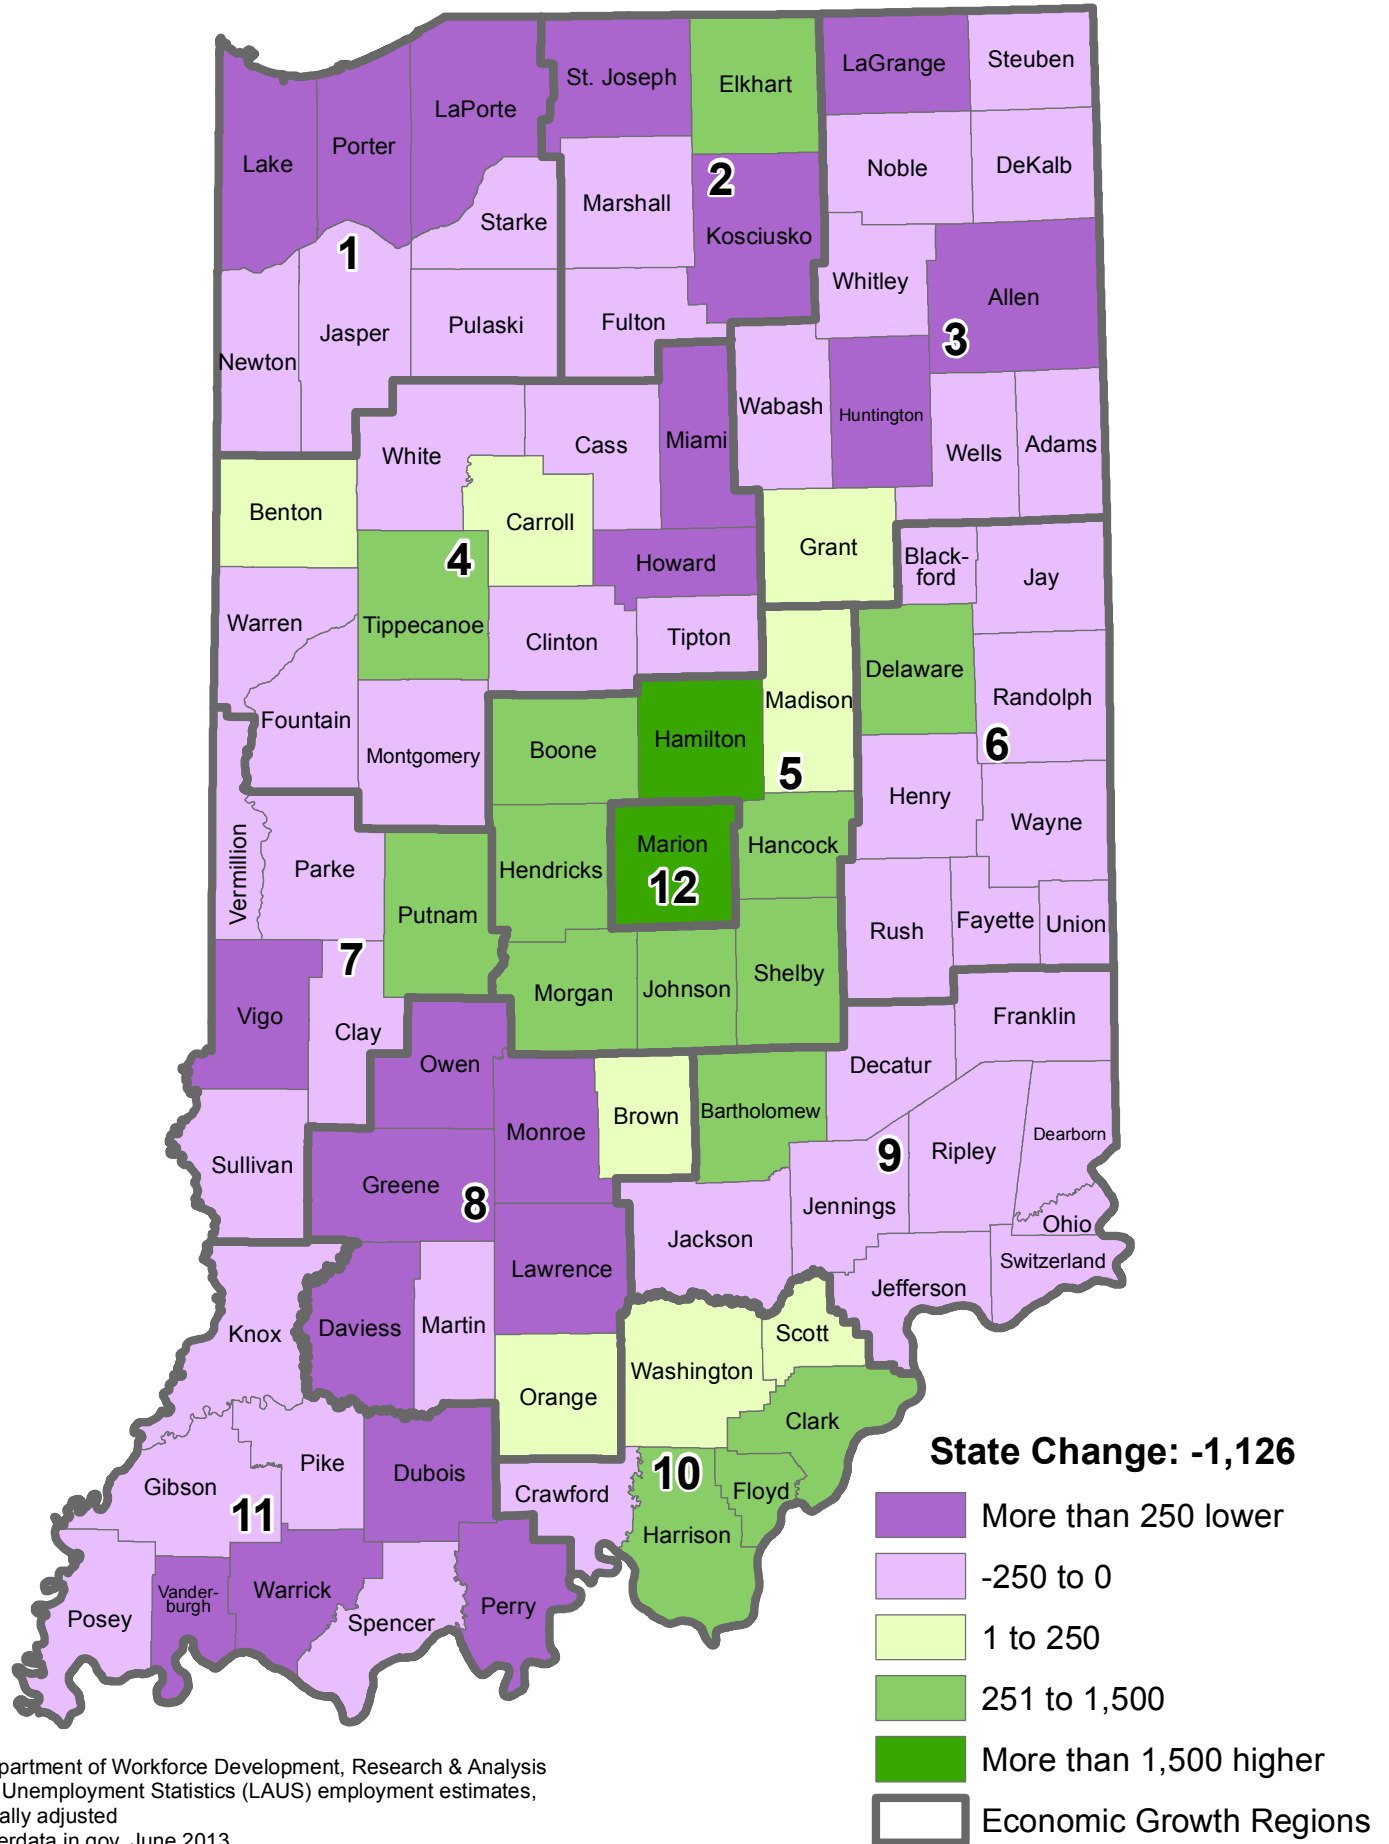

HOOSIERS BY THE NUMBERS

Your source for workforce data from the Indiana Department of Workforce Development

---

Mapping the Local Area Unemployment Statistics (LAUS)

Year-to-Year Change

Current month compared to same month one year ago

Employment Change by County	1
Employment Percent Change by County	2
Employment Change by Economic Growth Region	3
Unemployment Rate Change	4

Multi-Year Change

Current month compared to same month in 2009

Employment Change by Economic Growth Region	5
Unemployment Rate Change	6

About LAUS

The Local Area Unemployment Statistics (LAUS) program is a federal-state cooperative effort which produces monthly estimates of employment and unemployment. The estimates are based on the resident, civilian labor force in Indiana, which excludes people in institutions and in the armed forces. The most recent month of data displayed in these maps is preliminary data.

The Bureau of Labor Statistics (BLS) of the U.S. Department of Labor is responsible for the concepts, definitions, technical procedures, validation, and publication of the estimates that state employment security agencies prepare under agreement with BLS. For more information, visit www.bls.gov/lau/laufaq.htm.

Map Source: Indiana Department of Workforce Development and Bureau of Labor Statistics; maps produced by the IBRC at Indiana University.

For more information:

Please email to lmidata@dwd.in.gov

Employment Change in Indiana May 2012 to May 2013