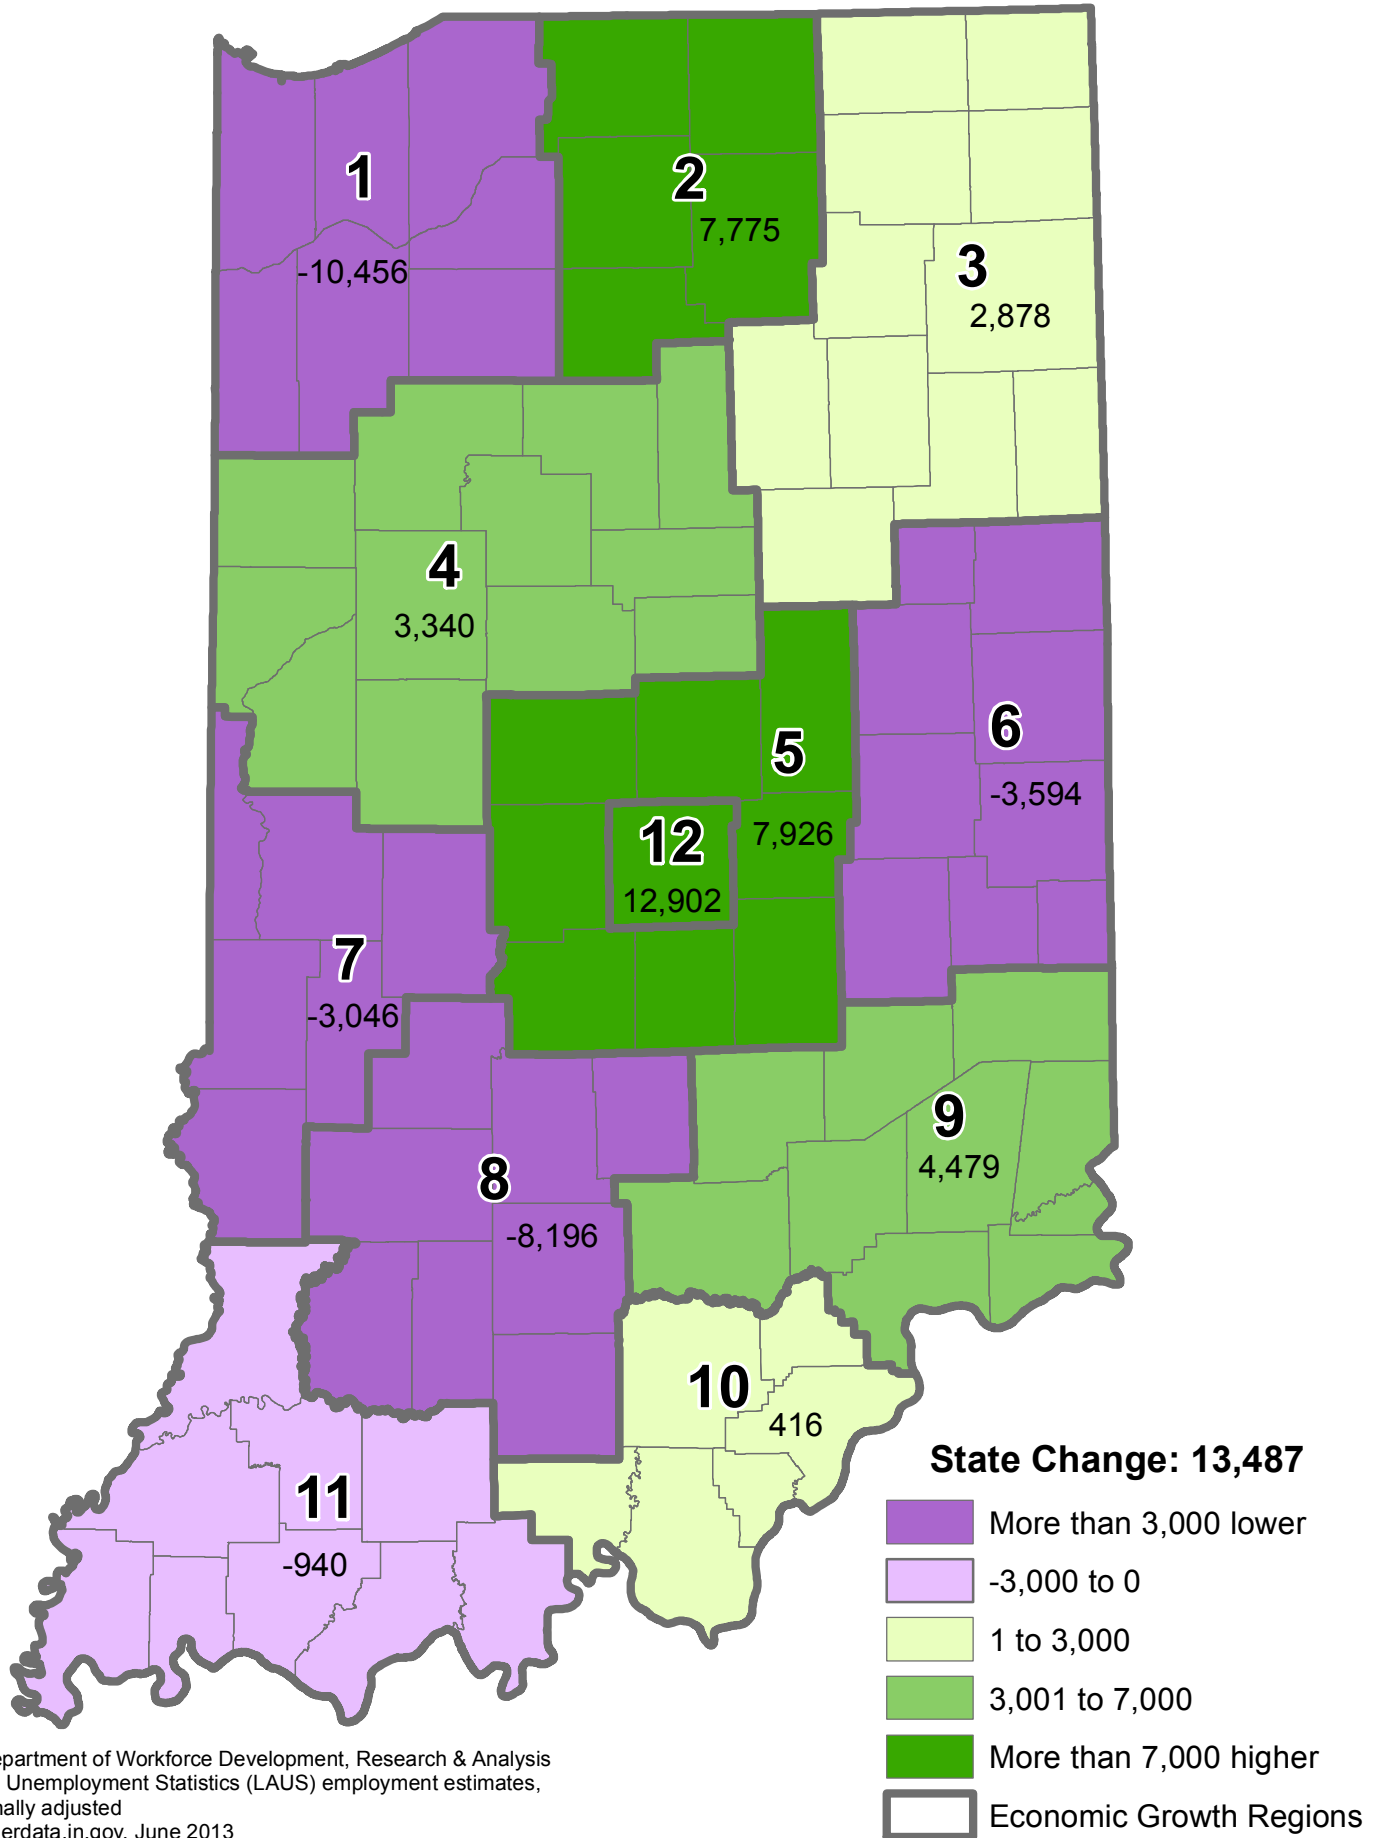

Employment Change by County	1
Employment Percent Change by County	2
Employment Change by Economic Growth Region	3
Unemployment Rate Change	4

Multi-Year Change

Current month compared to same month in 2009

Employment Percent Change in Indiana May 2012 to May 2013

Employment Change per Economic Growth Region May 2012 to May 2013

Unemployment Rate Change in Indiana May 2012 to May 2013

Employment Change per Economic Growth Region May 2009 to May 2013