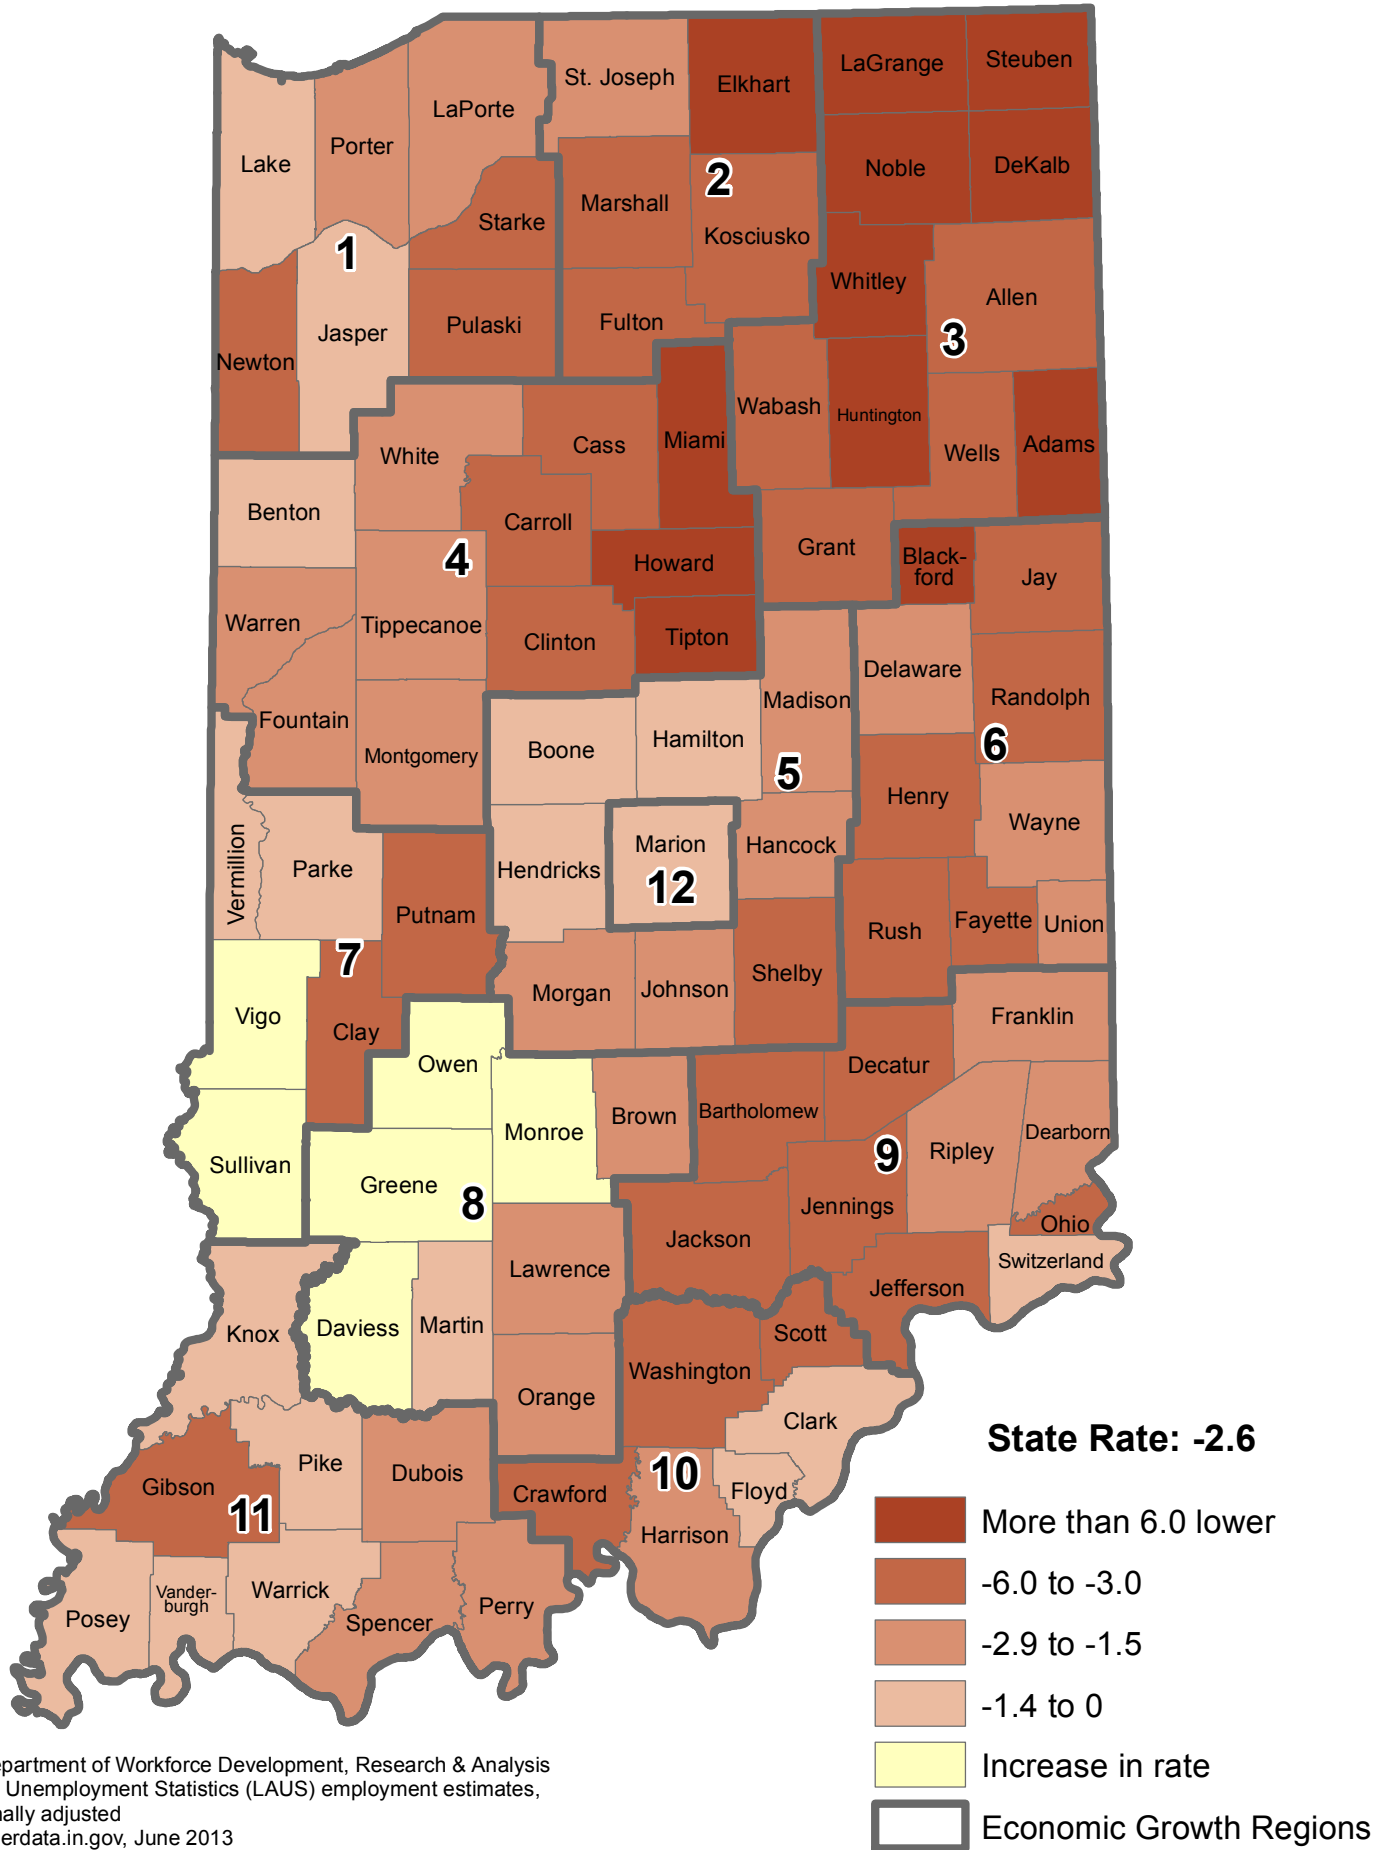

Unemployment Rate Change in Indiana May 2009 to May 2013

Indiana Department of Workforce Development, Research & Analysis
Local Area Unemployment Statistics (LAUS) employment estimates,
not seasonally adjusted
www.hoosierdata.in.gov, June 2013