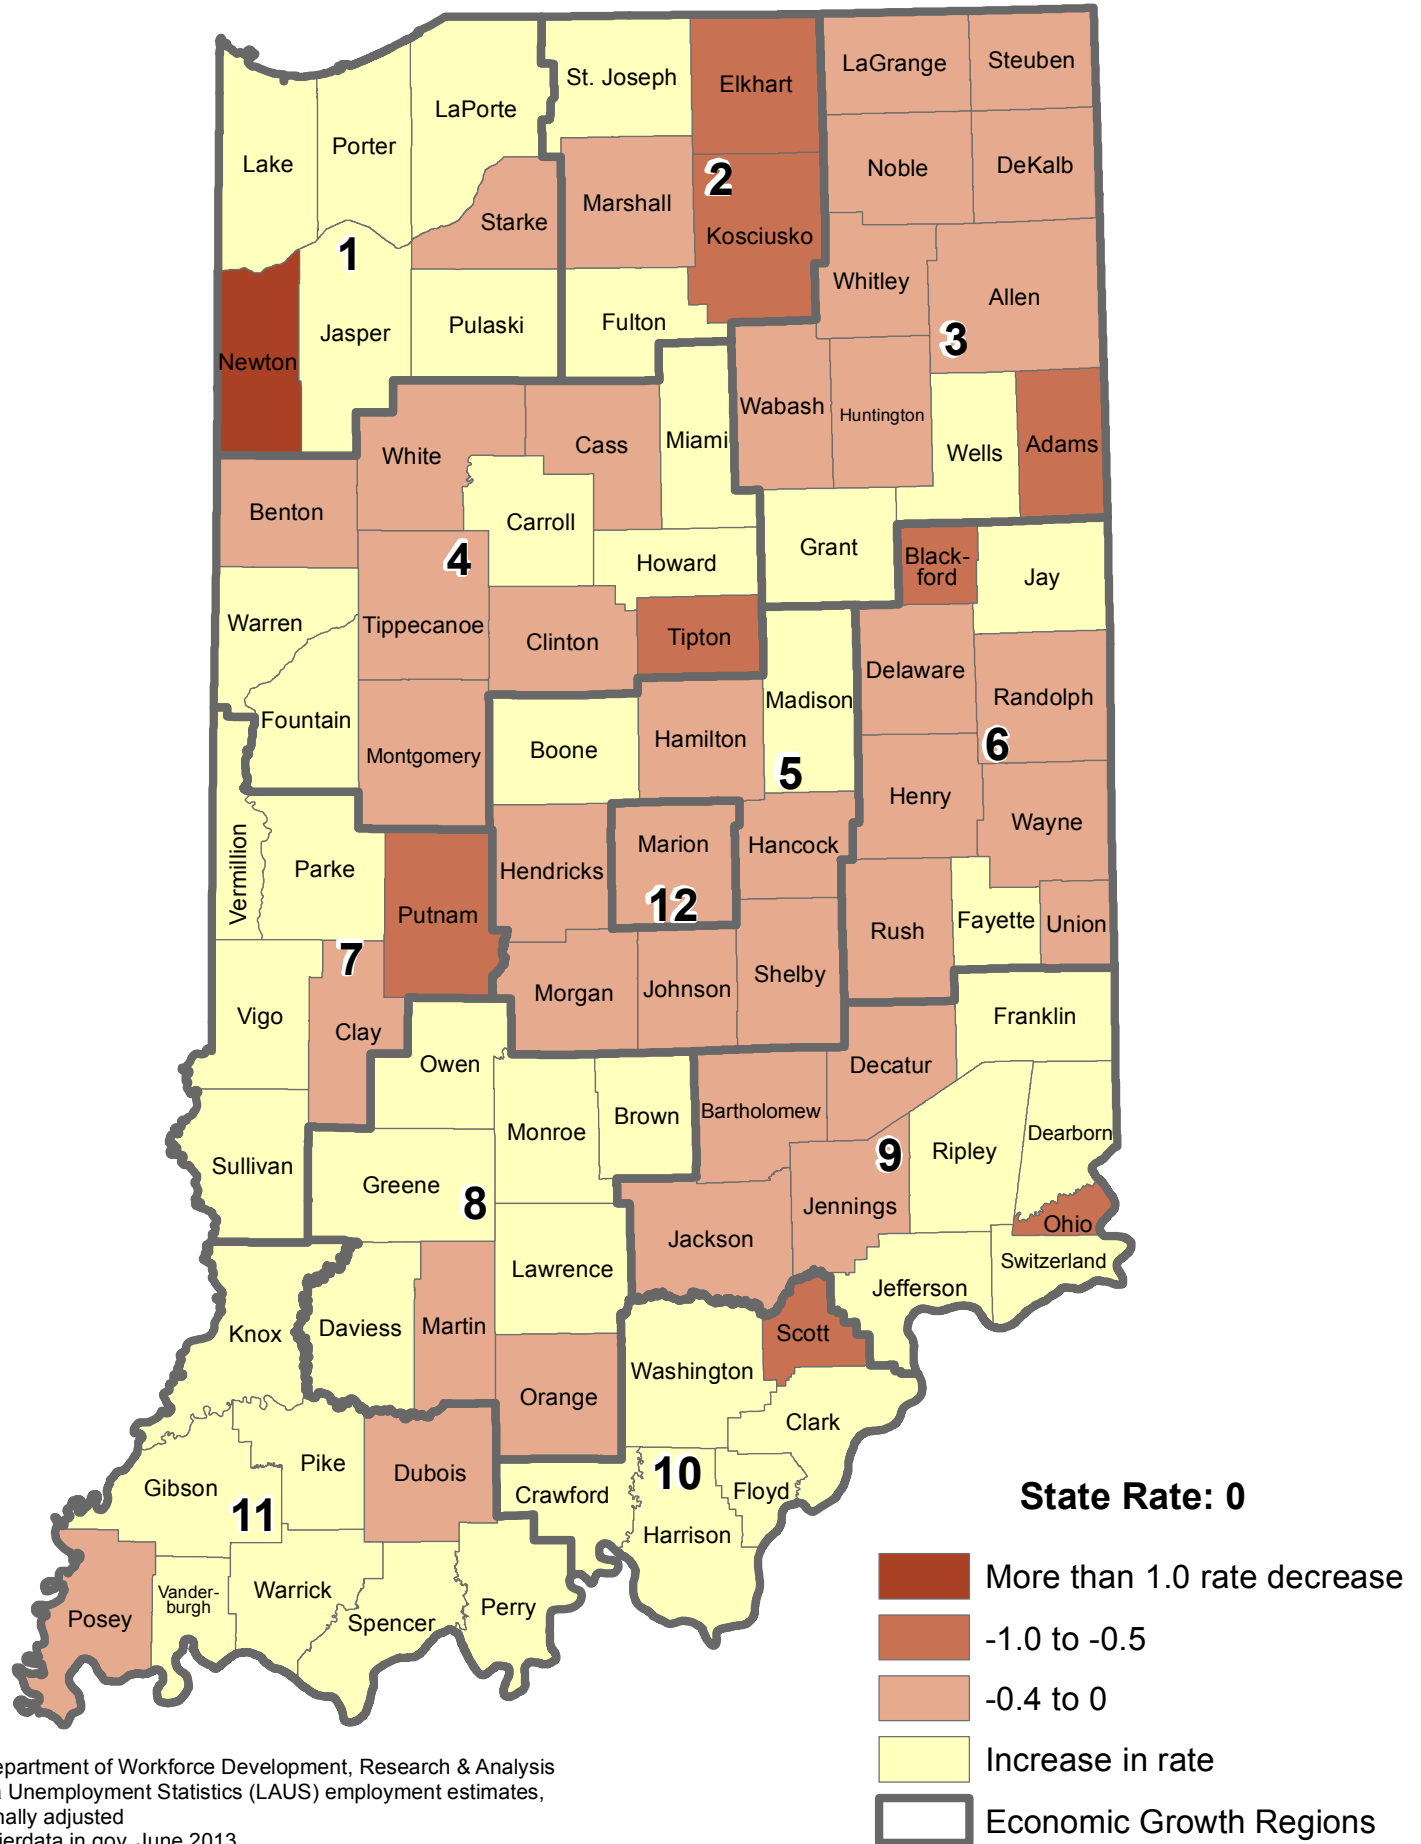

Unemployment Rate Change in Indiana May 2012 to May 2013