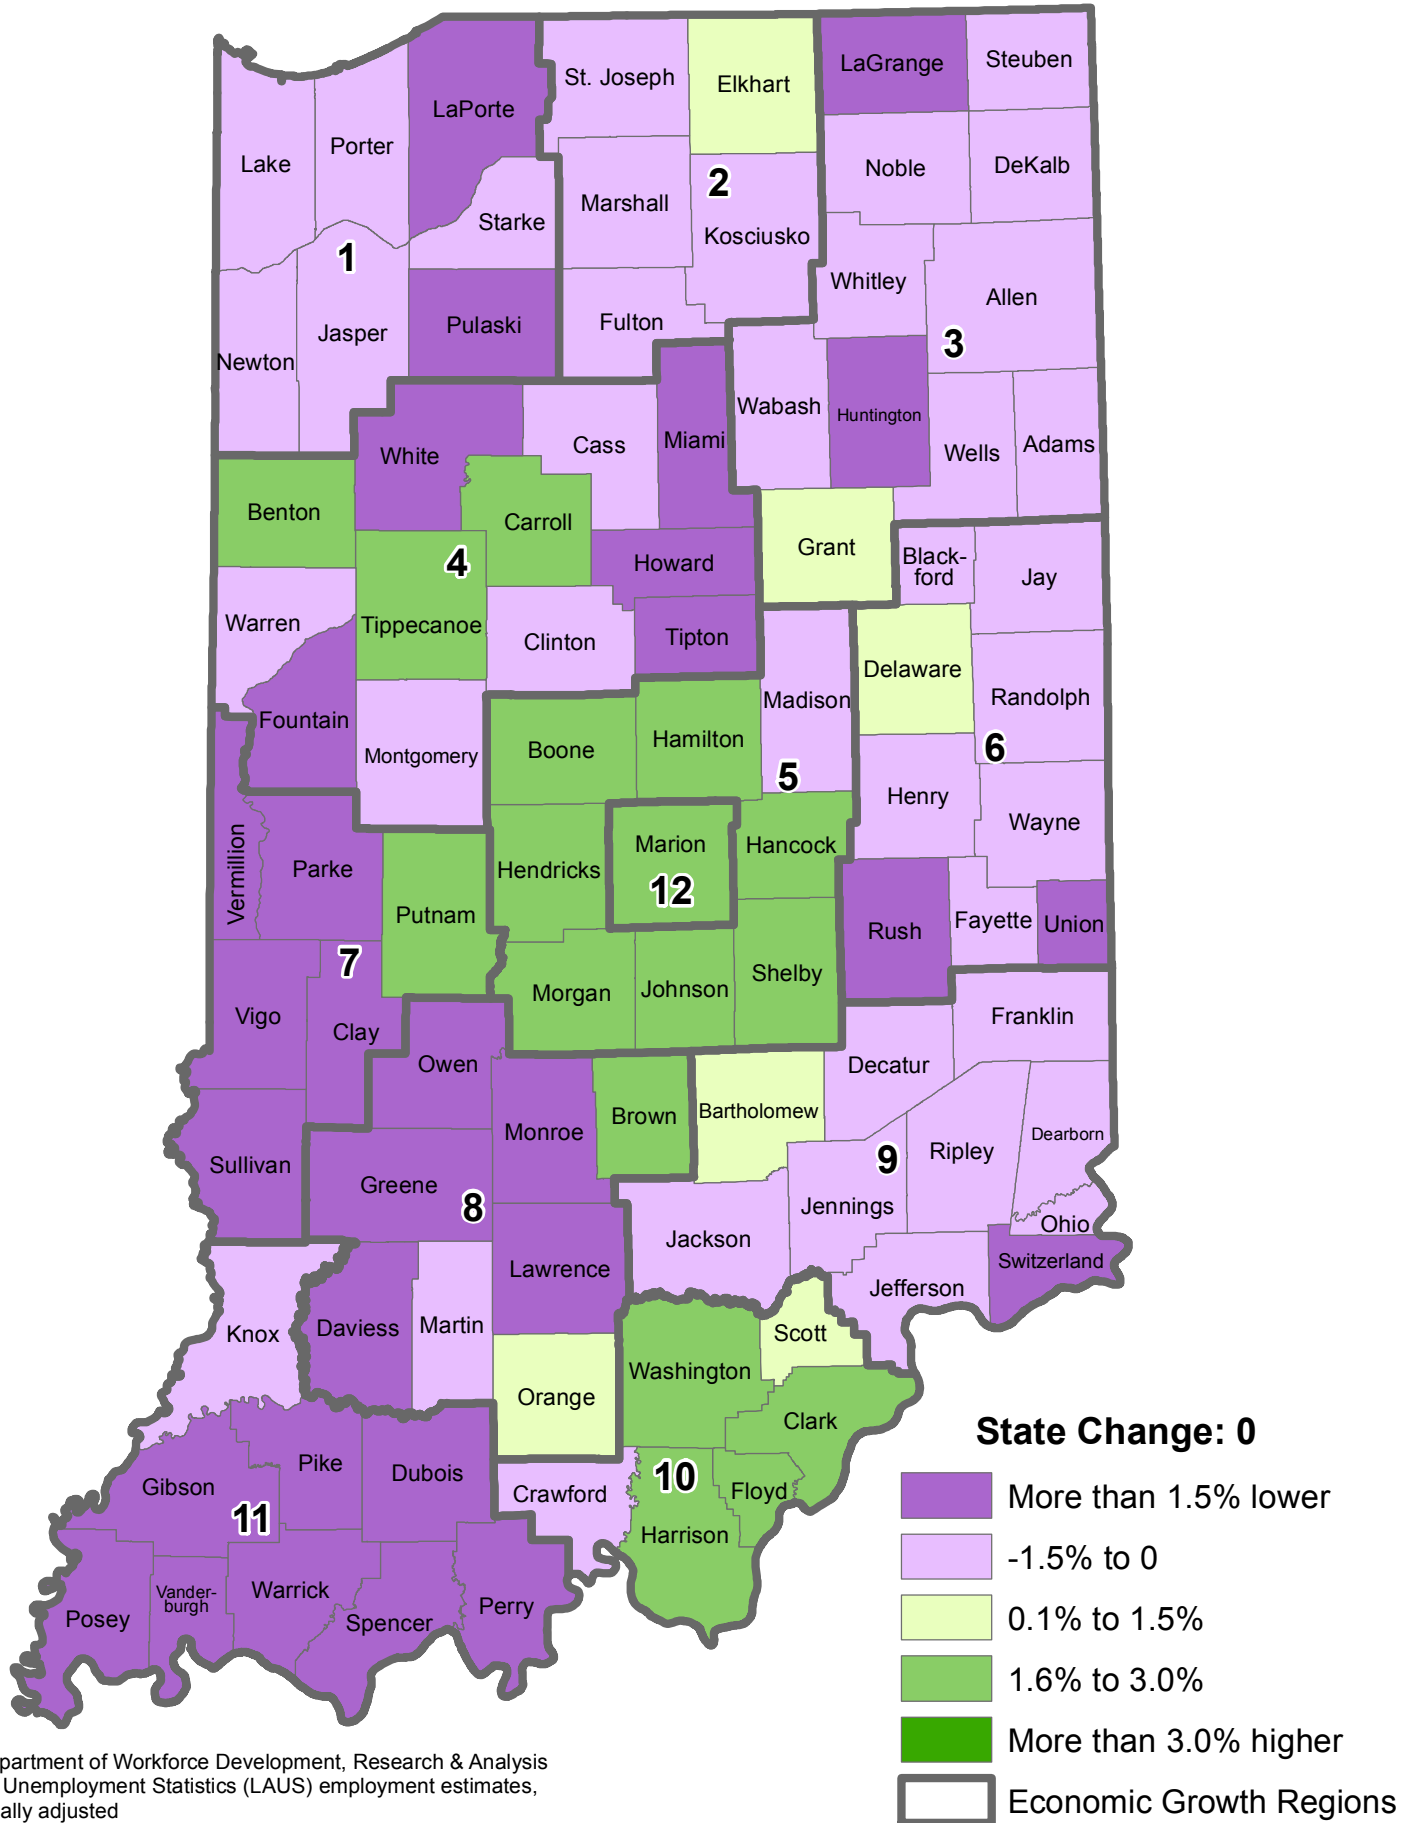

Employment Percent Change in Indiana May 2012 to May 2013