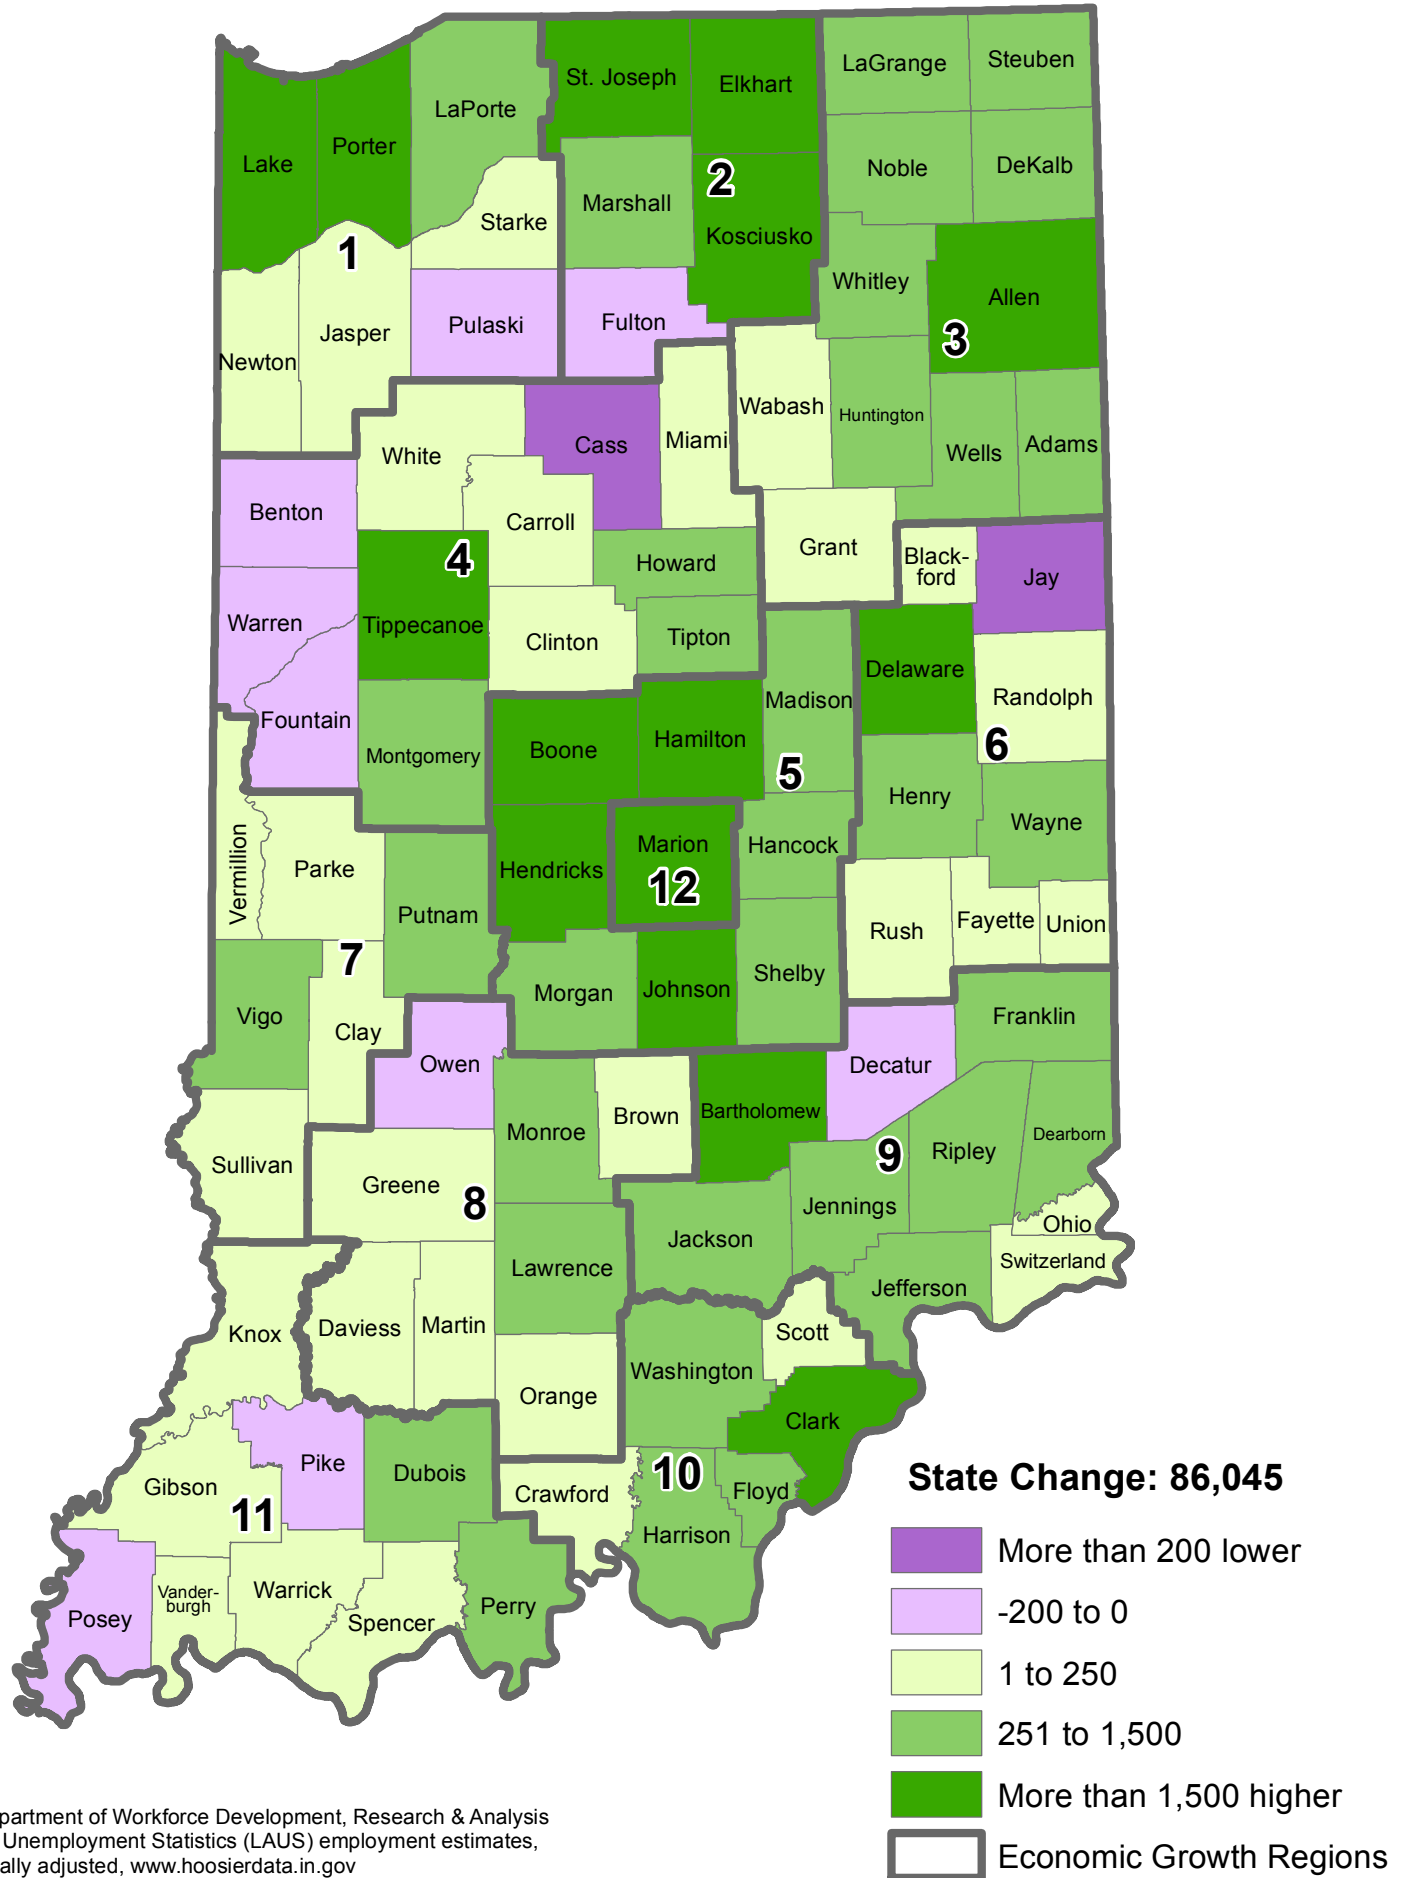

HOOSIERS BY THE NUMBERS

Your source for workforce data from the Indiana Department of Workforce Development

---

Mapping the Local Area Unemployment Statistics (LAUS)

Year-to-Year Change

Current month compared to same month one year ago

Employment Change by County	1
Employment Percent Change by County	2
Employment Change by Economic Growth Region	3
Unemployment Rate Change	4

Multi-Year Change

Current month compared to same month in 2009

Employment Change by Economic Growth Region	5
Unemployment Rate Change	6

About LAUS

The Local Area Unemployment Statistics (LAUS) program is a federal-state cooperative effort which produces monthly estimates of employment and unemployment. The estimates are based on the resident, civilian labor force in Indiana, which excludes people in institutions and in the armed forces. The most recent month of data displayed in these maps is preliminary data.

The Bureau of Labor Statistics (BLS) of the U.S. Department of Labor is responsible for the concepts, definitions, technical procedures, validation, and publication of the estimates that state employment security agencies prepare under agreement with BLS. For more information, visit www.bls.gov/lau/laufaq.htm.

Map Source: Indiana Department of Workforce Development and Bureau of Labor Statistics; maps produced by the IBRC at Indiana University.

For more information:

Please email to lmidata@dwd.in.gov

Employment Change in Indiana January 2015 to January 2016