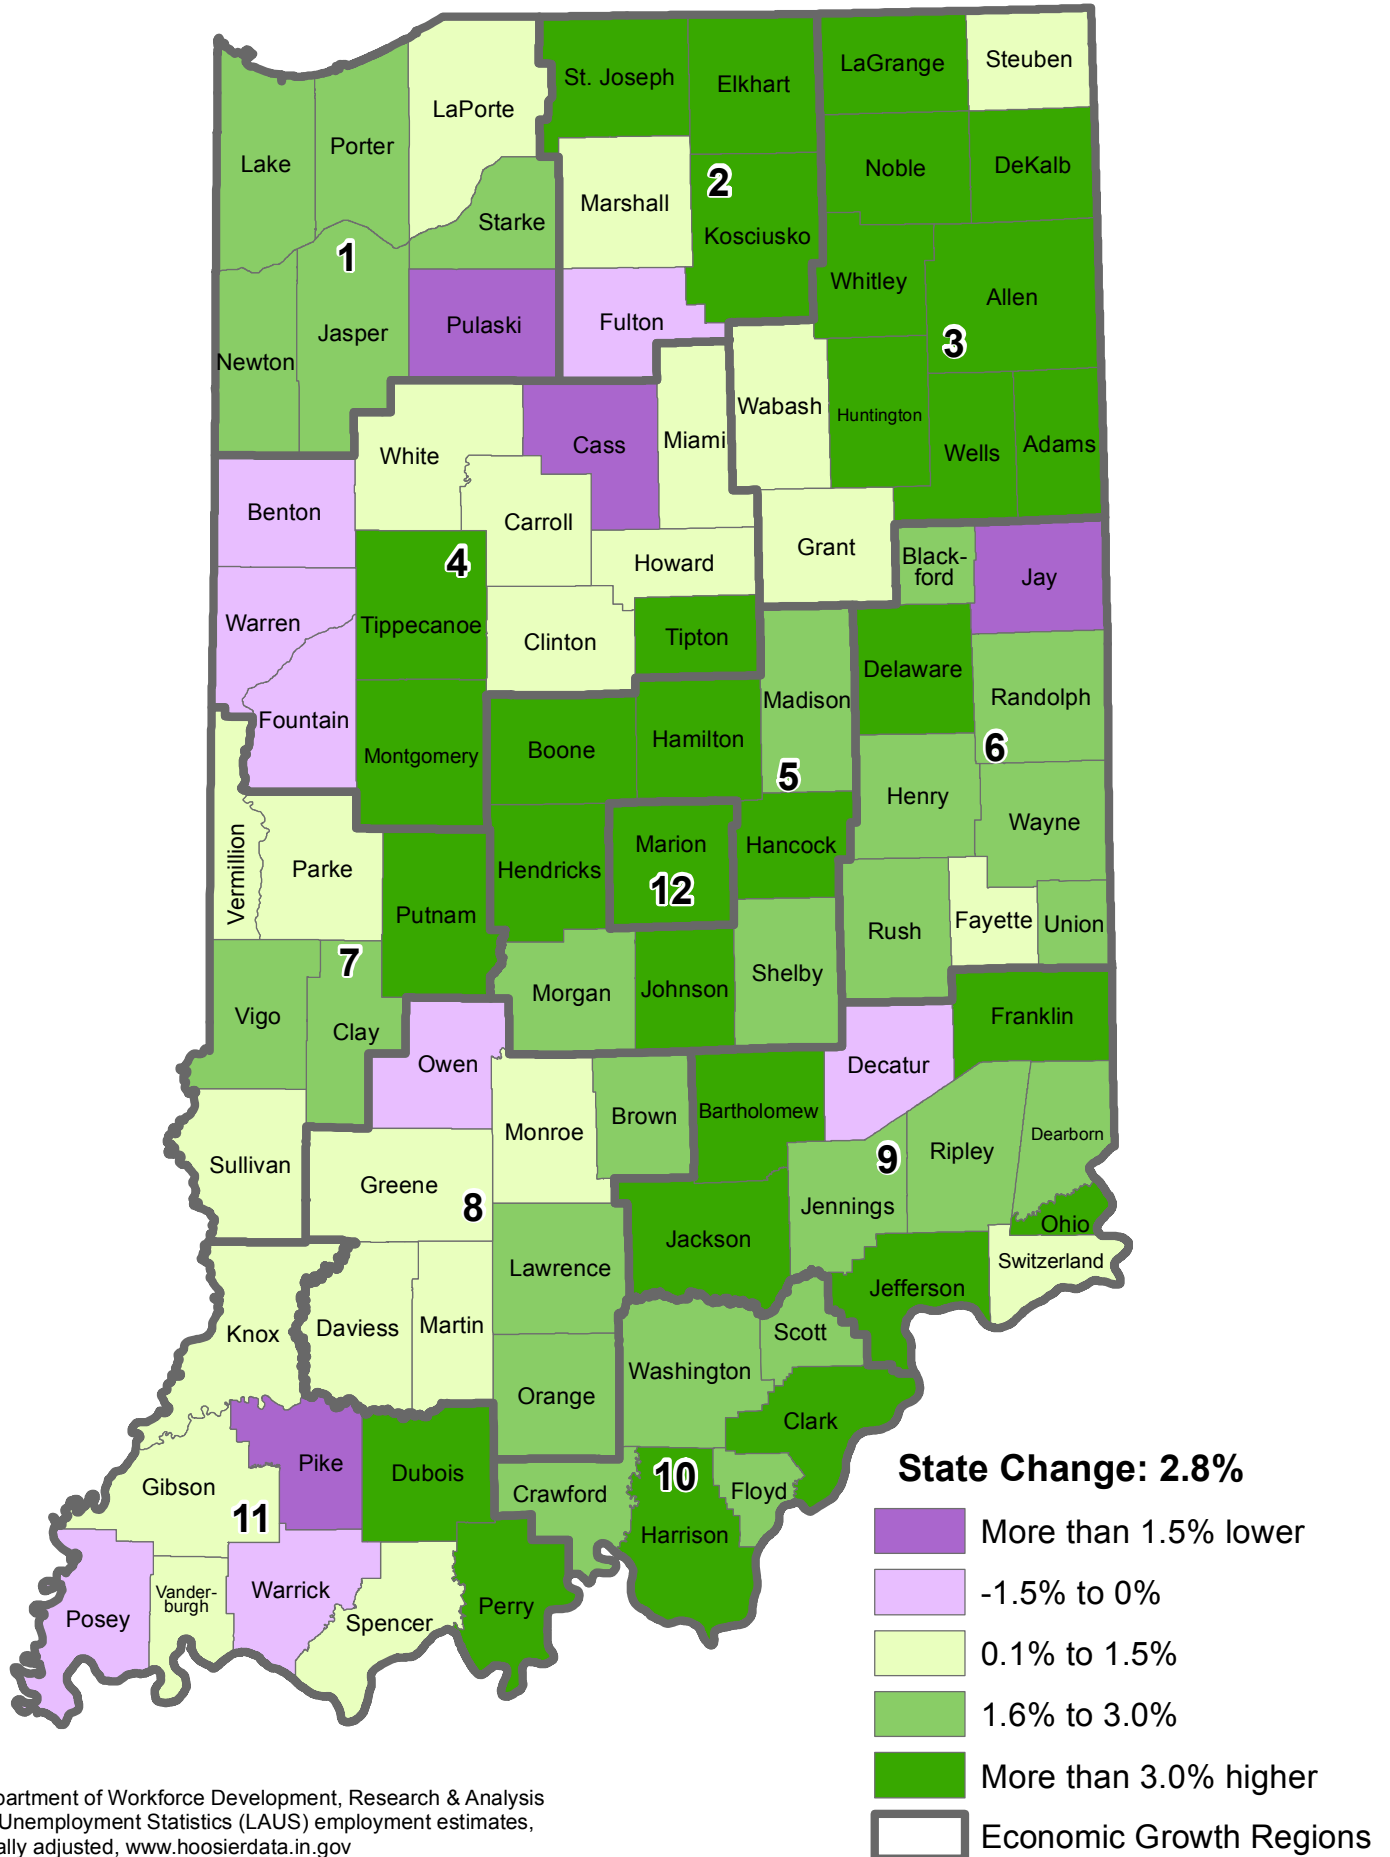

Employment Percent Change in Indiana January 2015 to January 2016

Indiana Department of Workforce Development, Research & Analysis
Local Area Unemployment Statistics (LAUS) employment estimates,
not seasonally adjusted, www.hoosierdata.in.gov