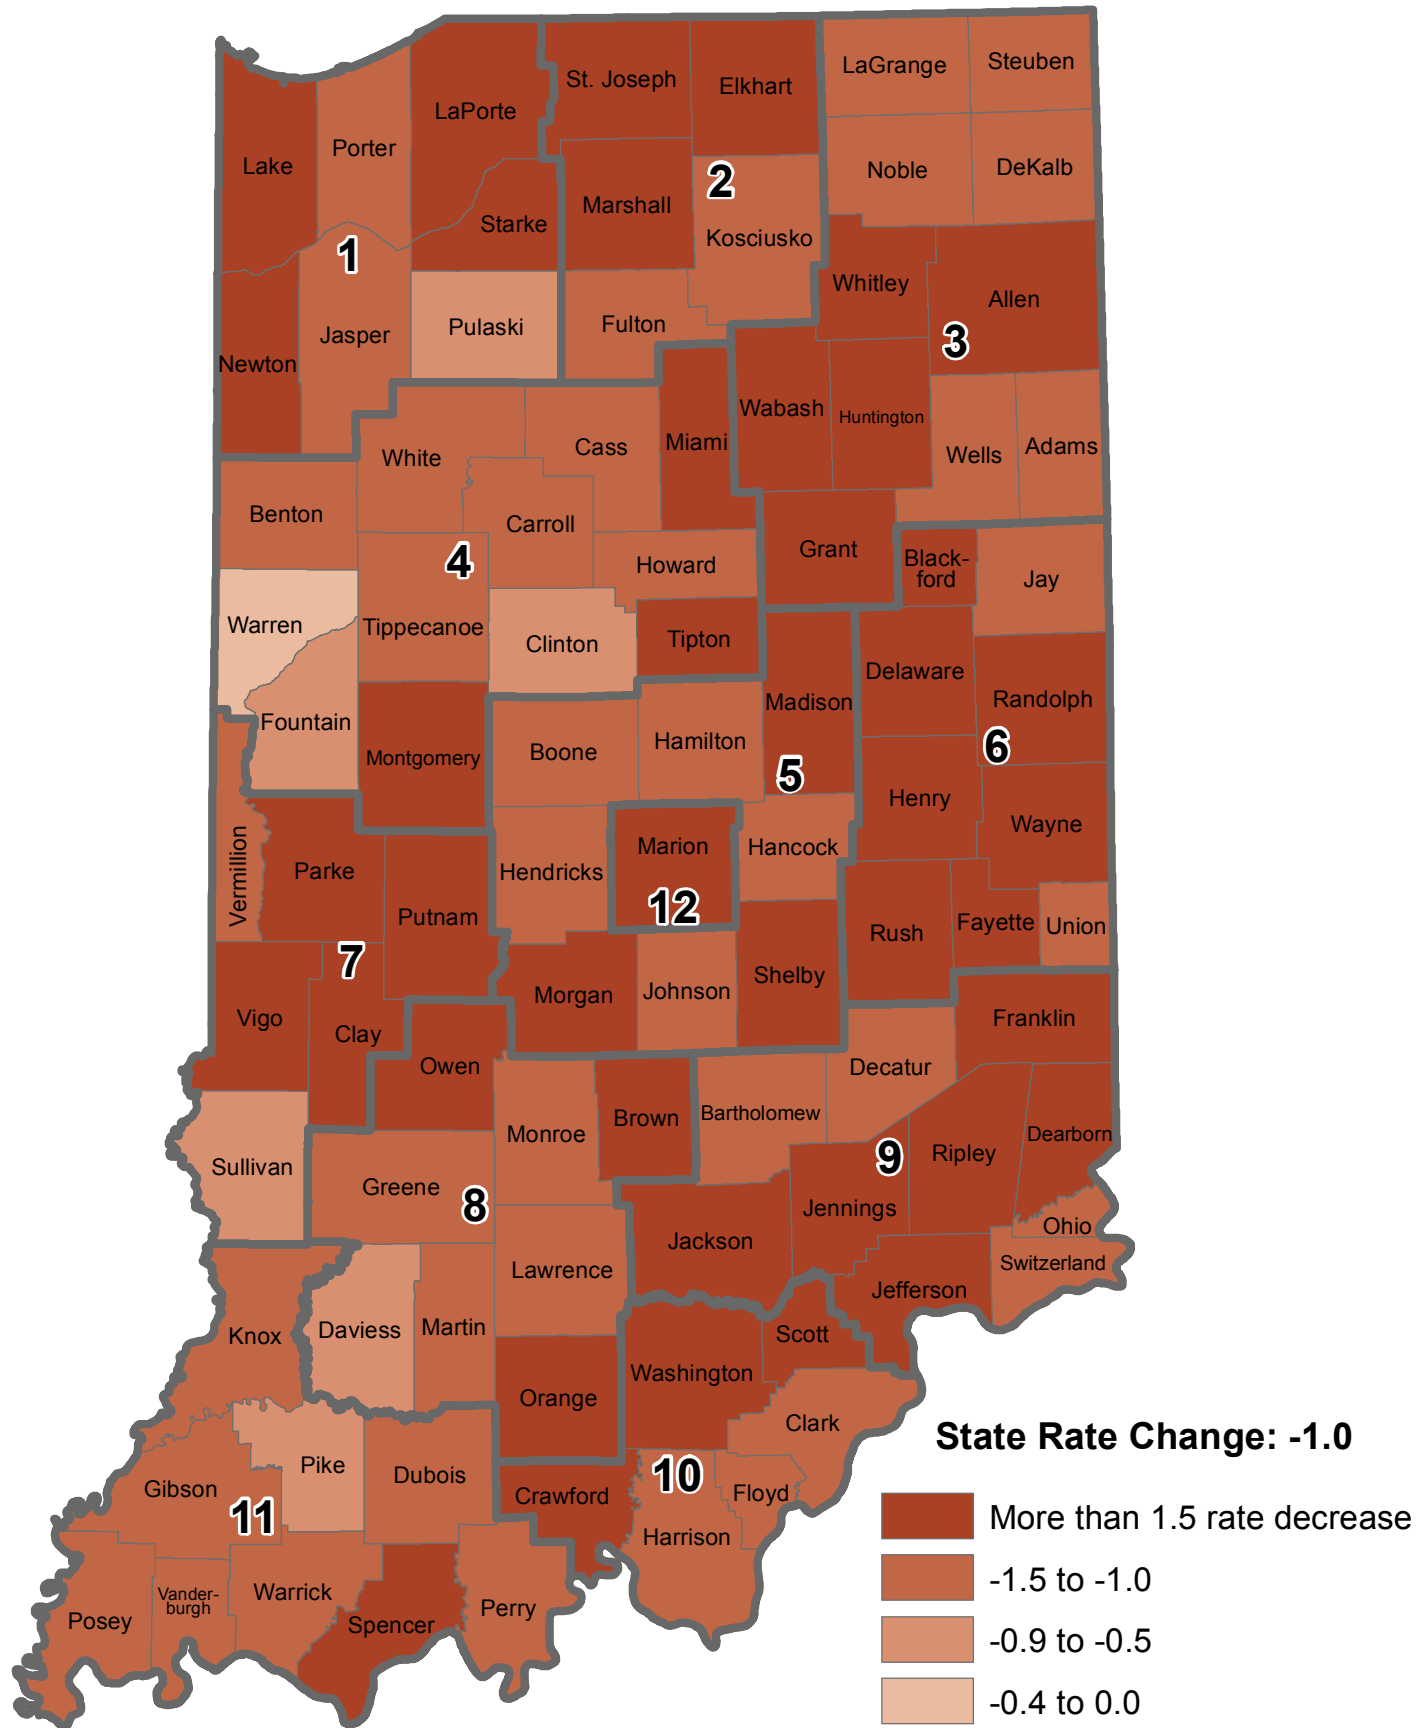

Employment Change by County	1
Employment Percent Change by County	2
Employment Change by Economic Growth Region	3
Unemployment Rate Change	4

Multi-Year Change

Current month compared to same month in 2009

Employment Change per Economic Growth Region January 2015 to January 2016

Unemployment Rate Change in Indiana January 2015 to January 2016

Employment Change per Economic Growth Region January 2009 to January 2016