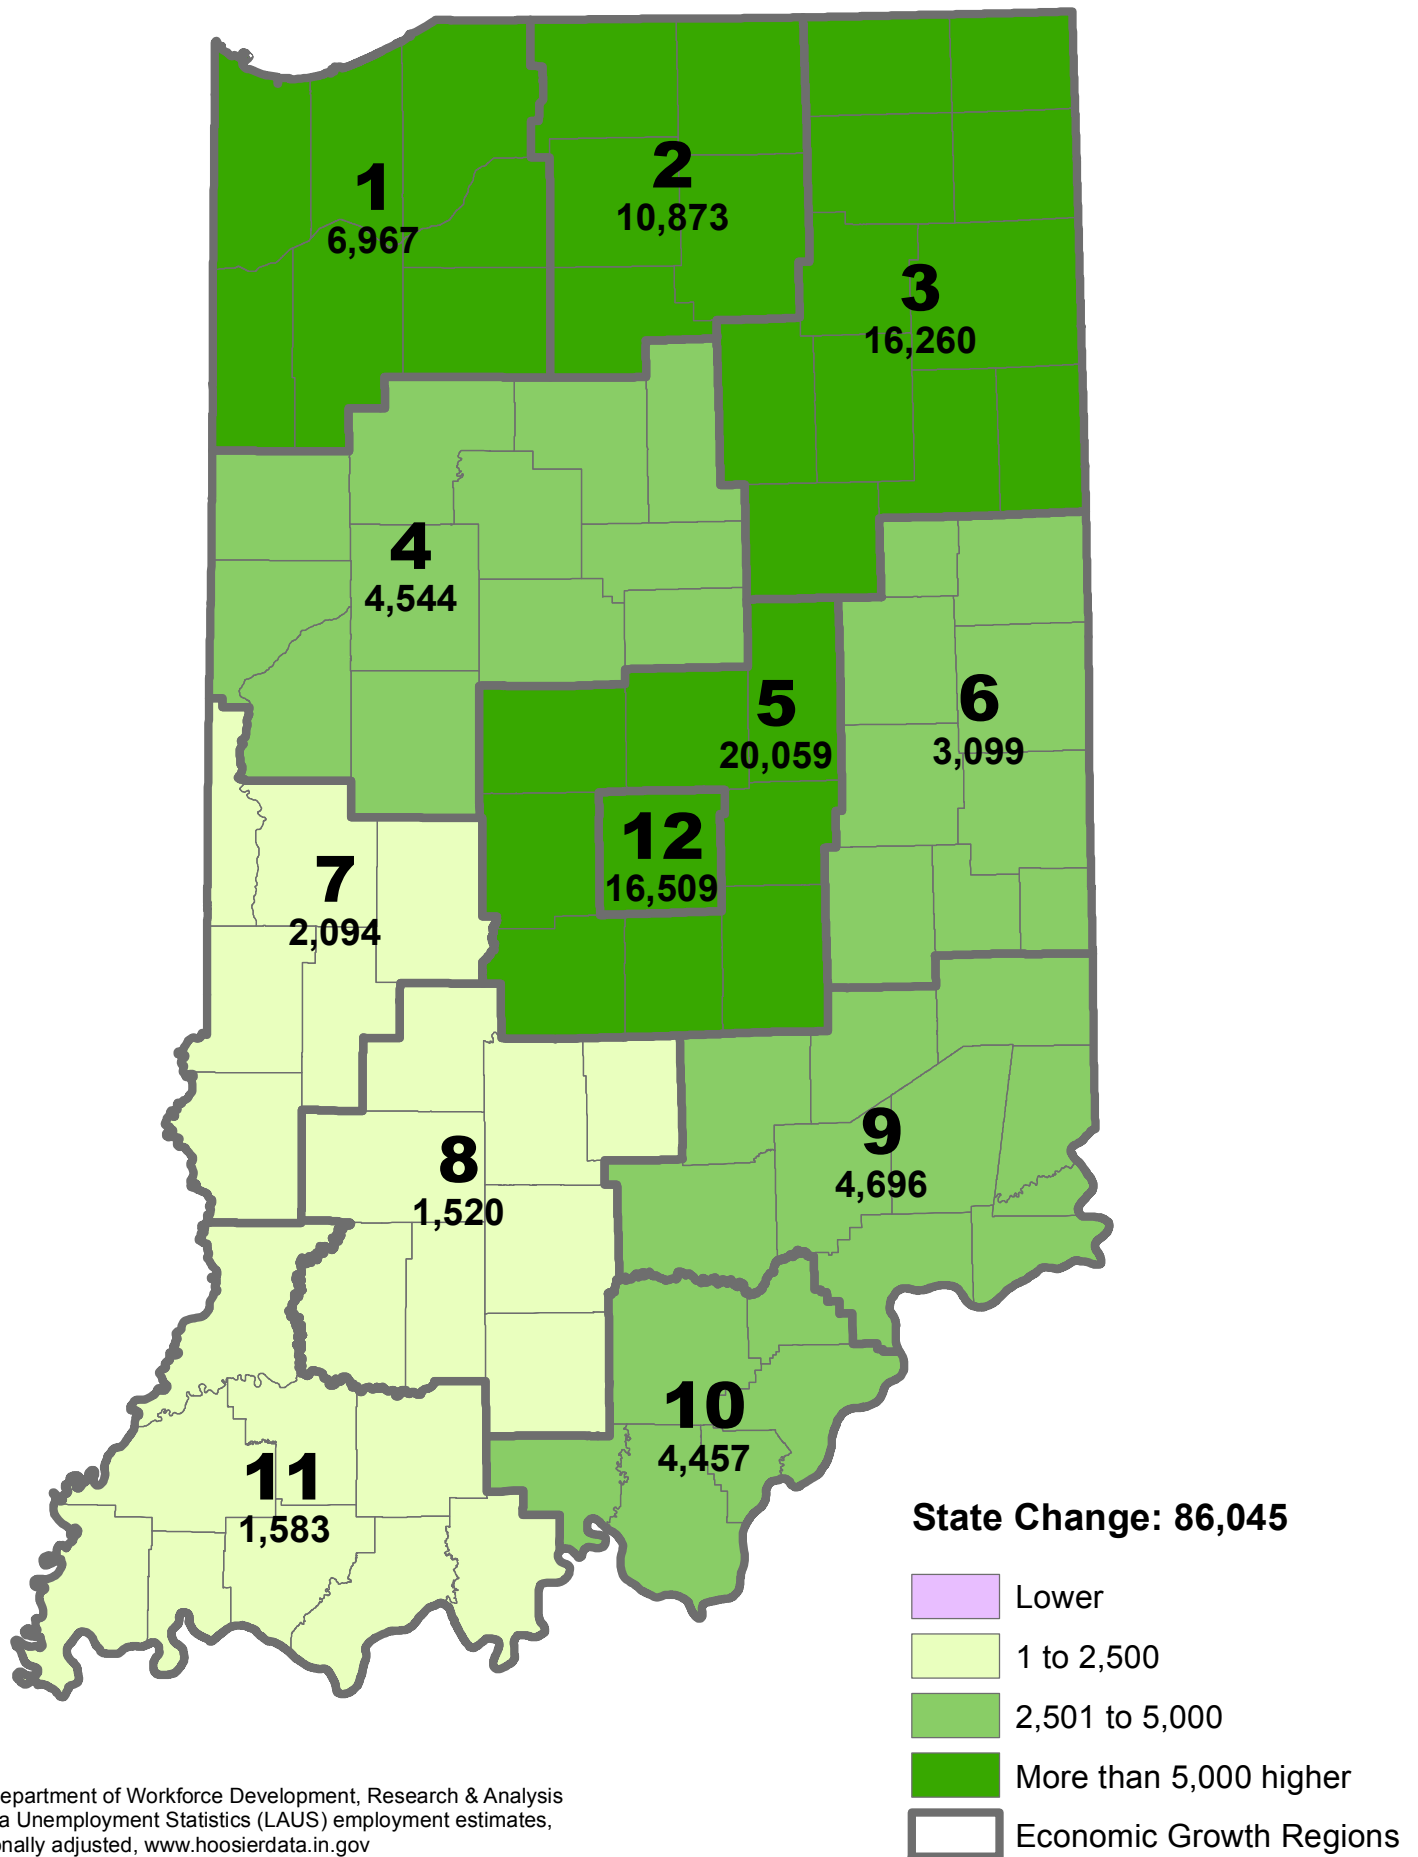

Employment Change per Economic Growth Region January 2015 to January 2016