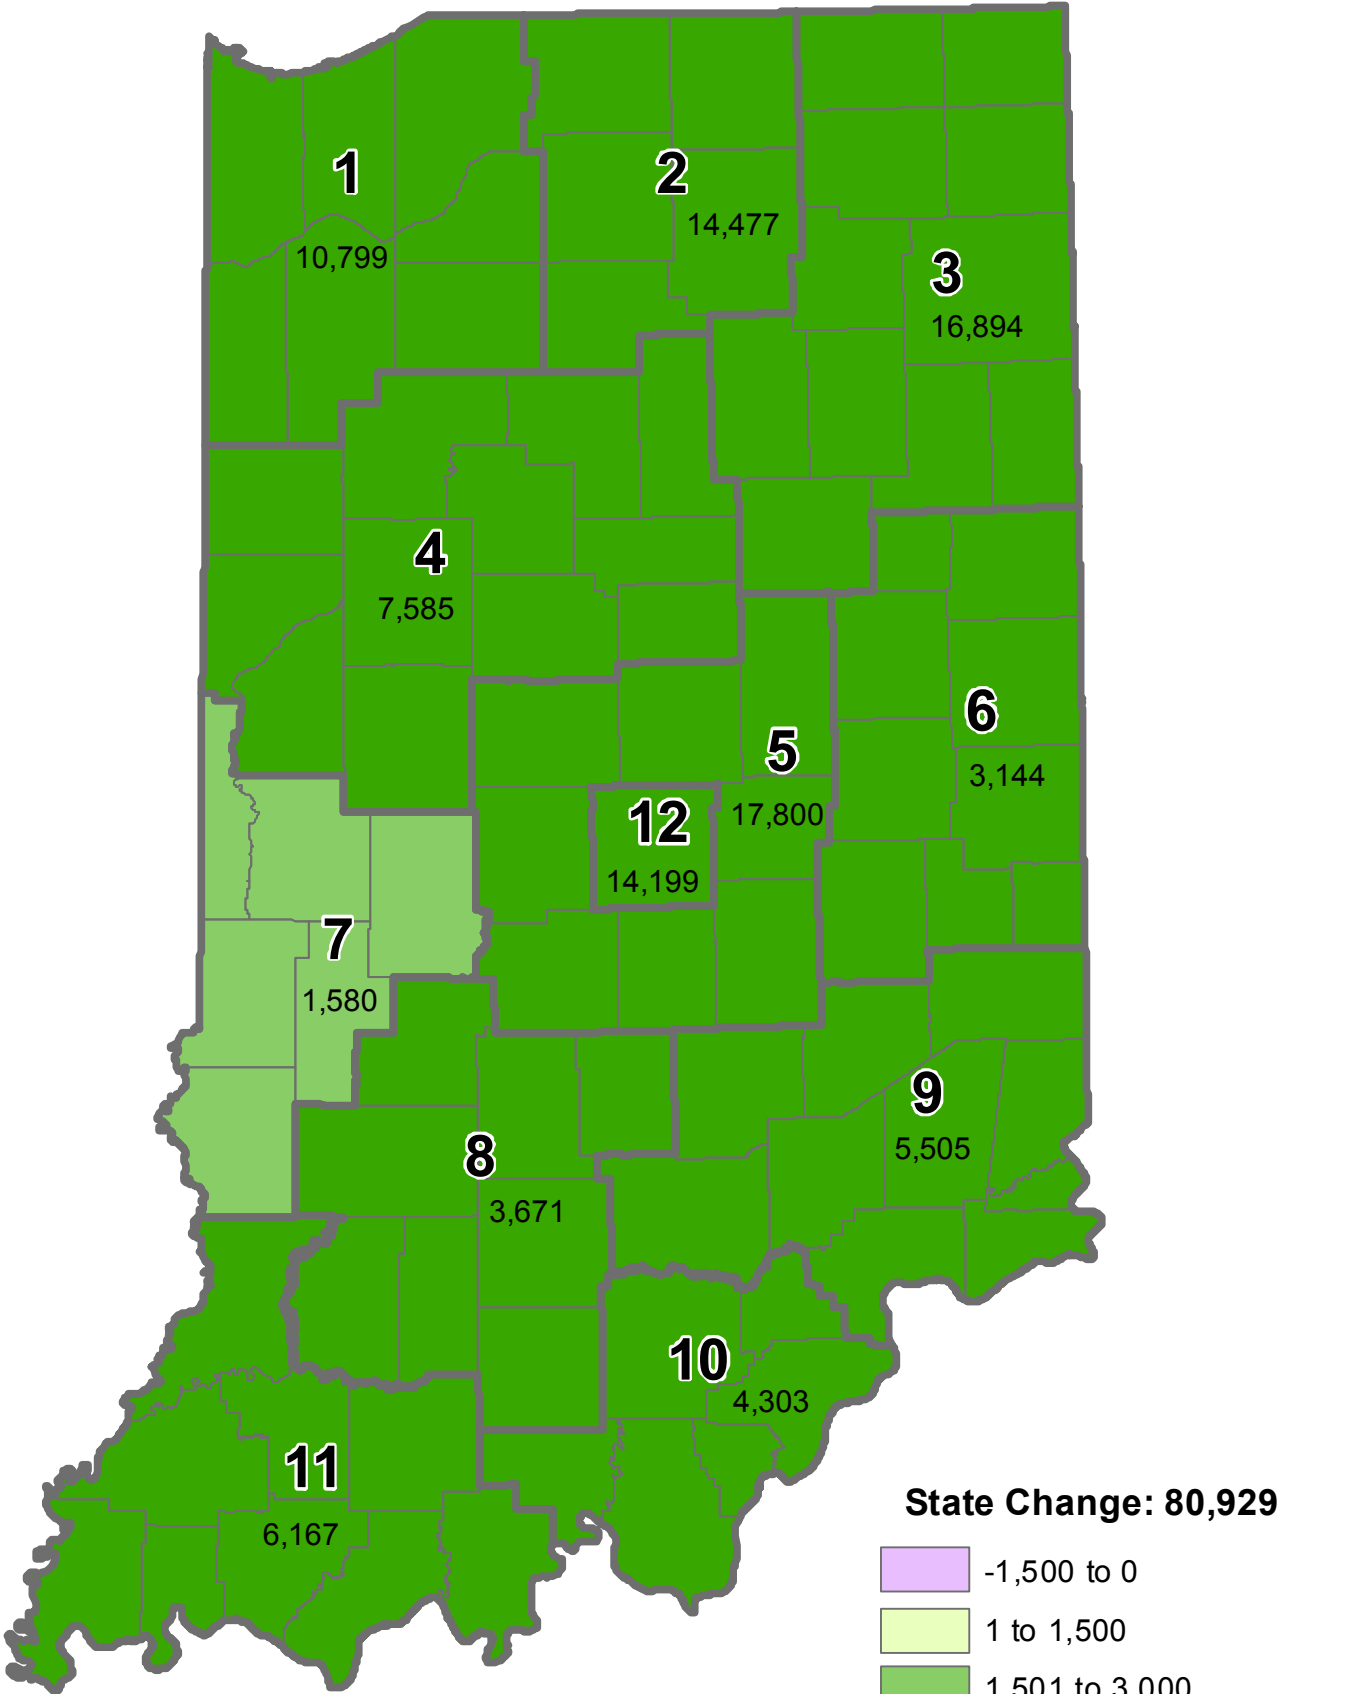

Employment Change per Economic Growth Region January 2013 to January 2014

Indiana Department of Workforce Development, Research & Analysis
Local Area Unemployment Statistics (LAUS) employment estimates,
not seasonally adjusted
www.hoosierdata.in.gov, March 2014