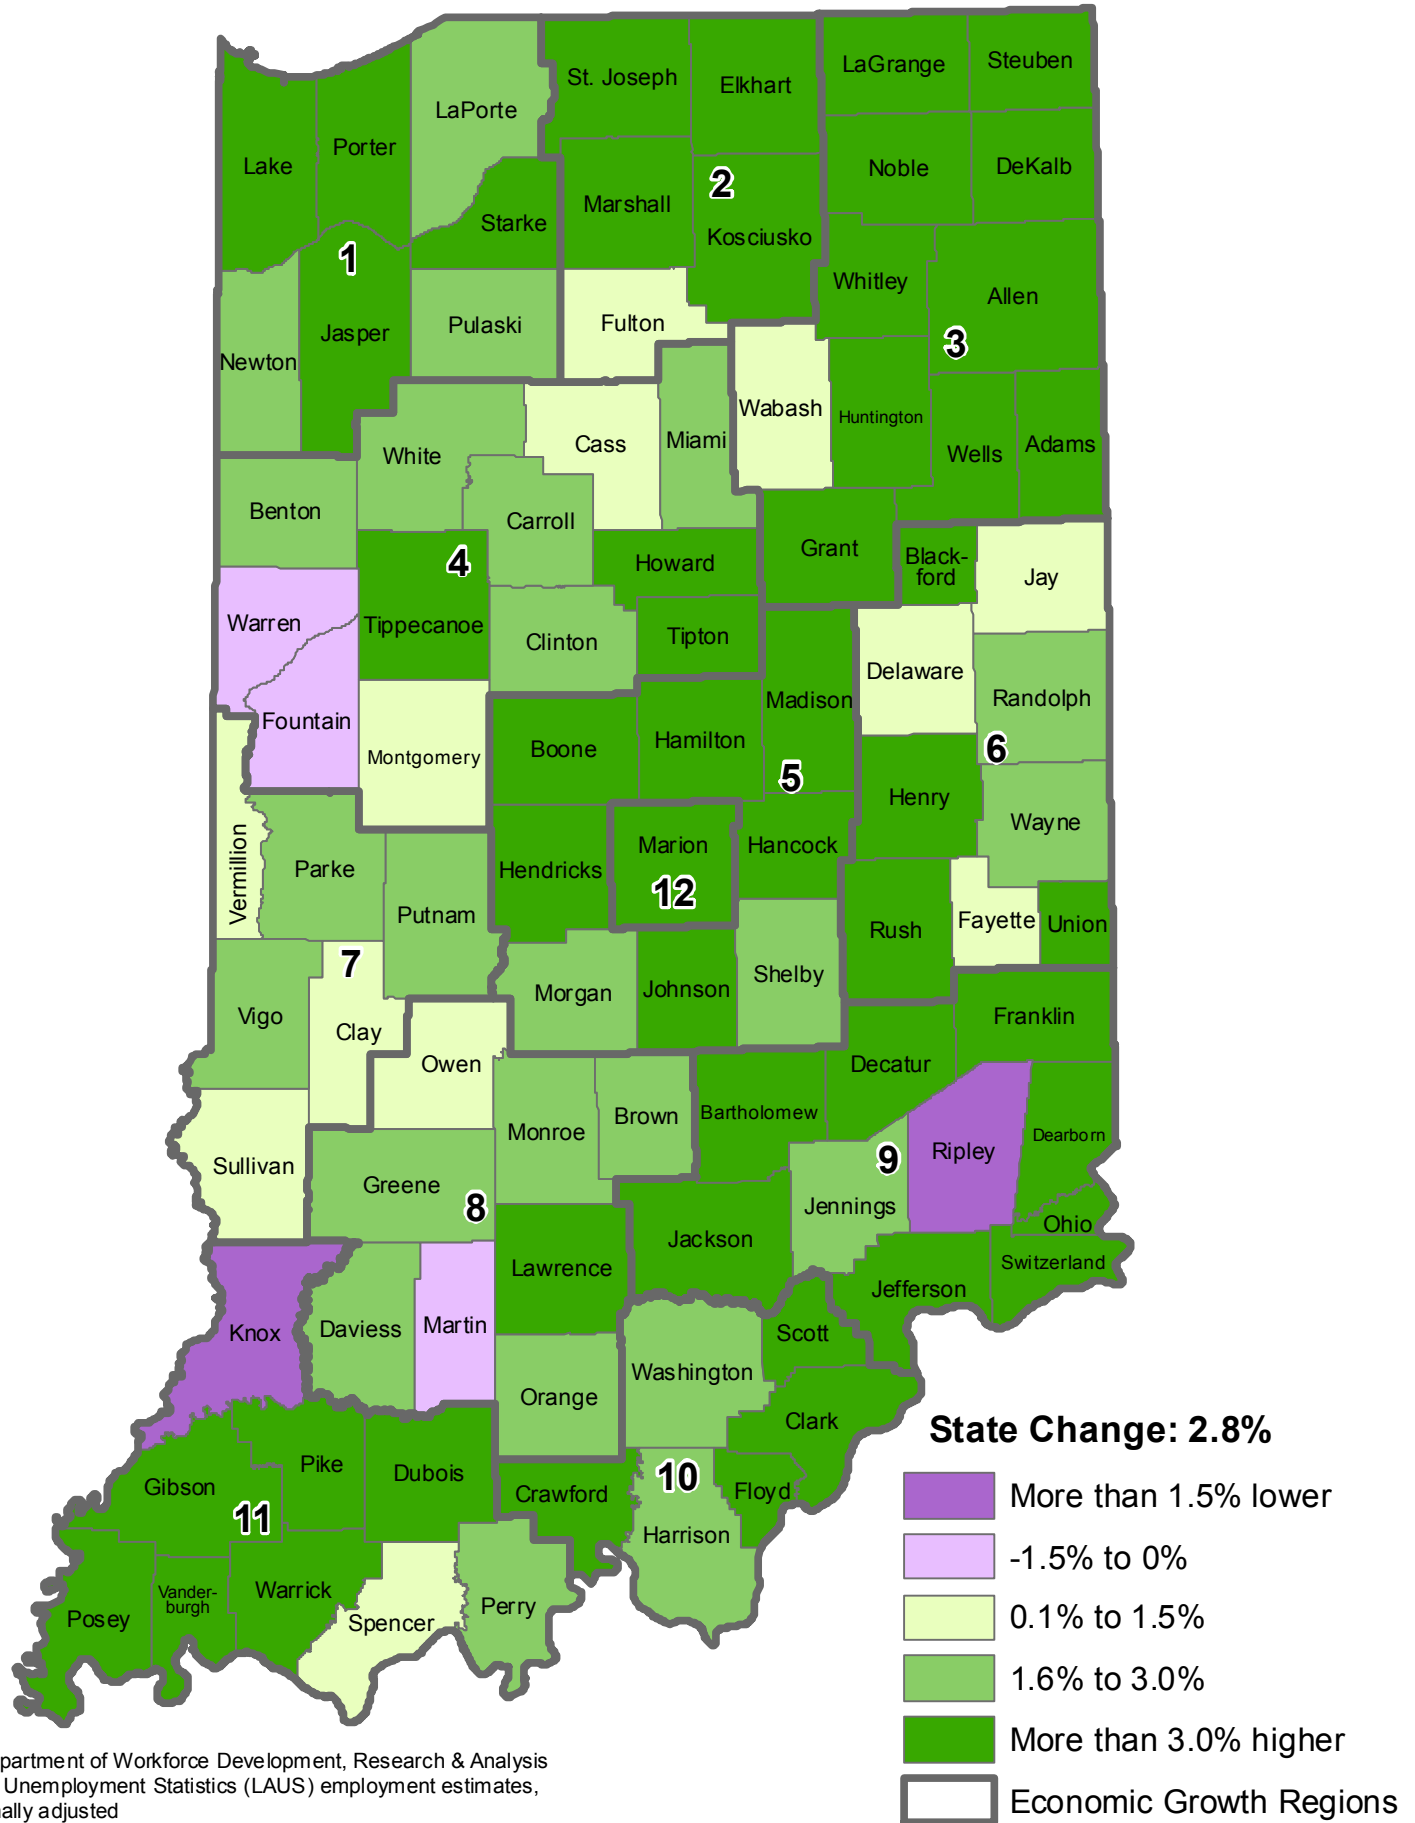

Employment Percent Change in Indiana January 2013 to January 2014