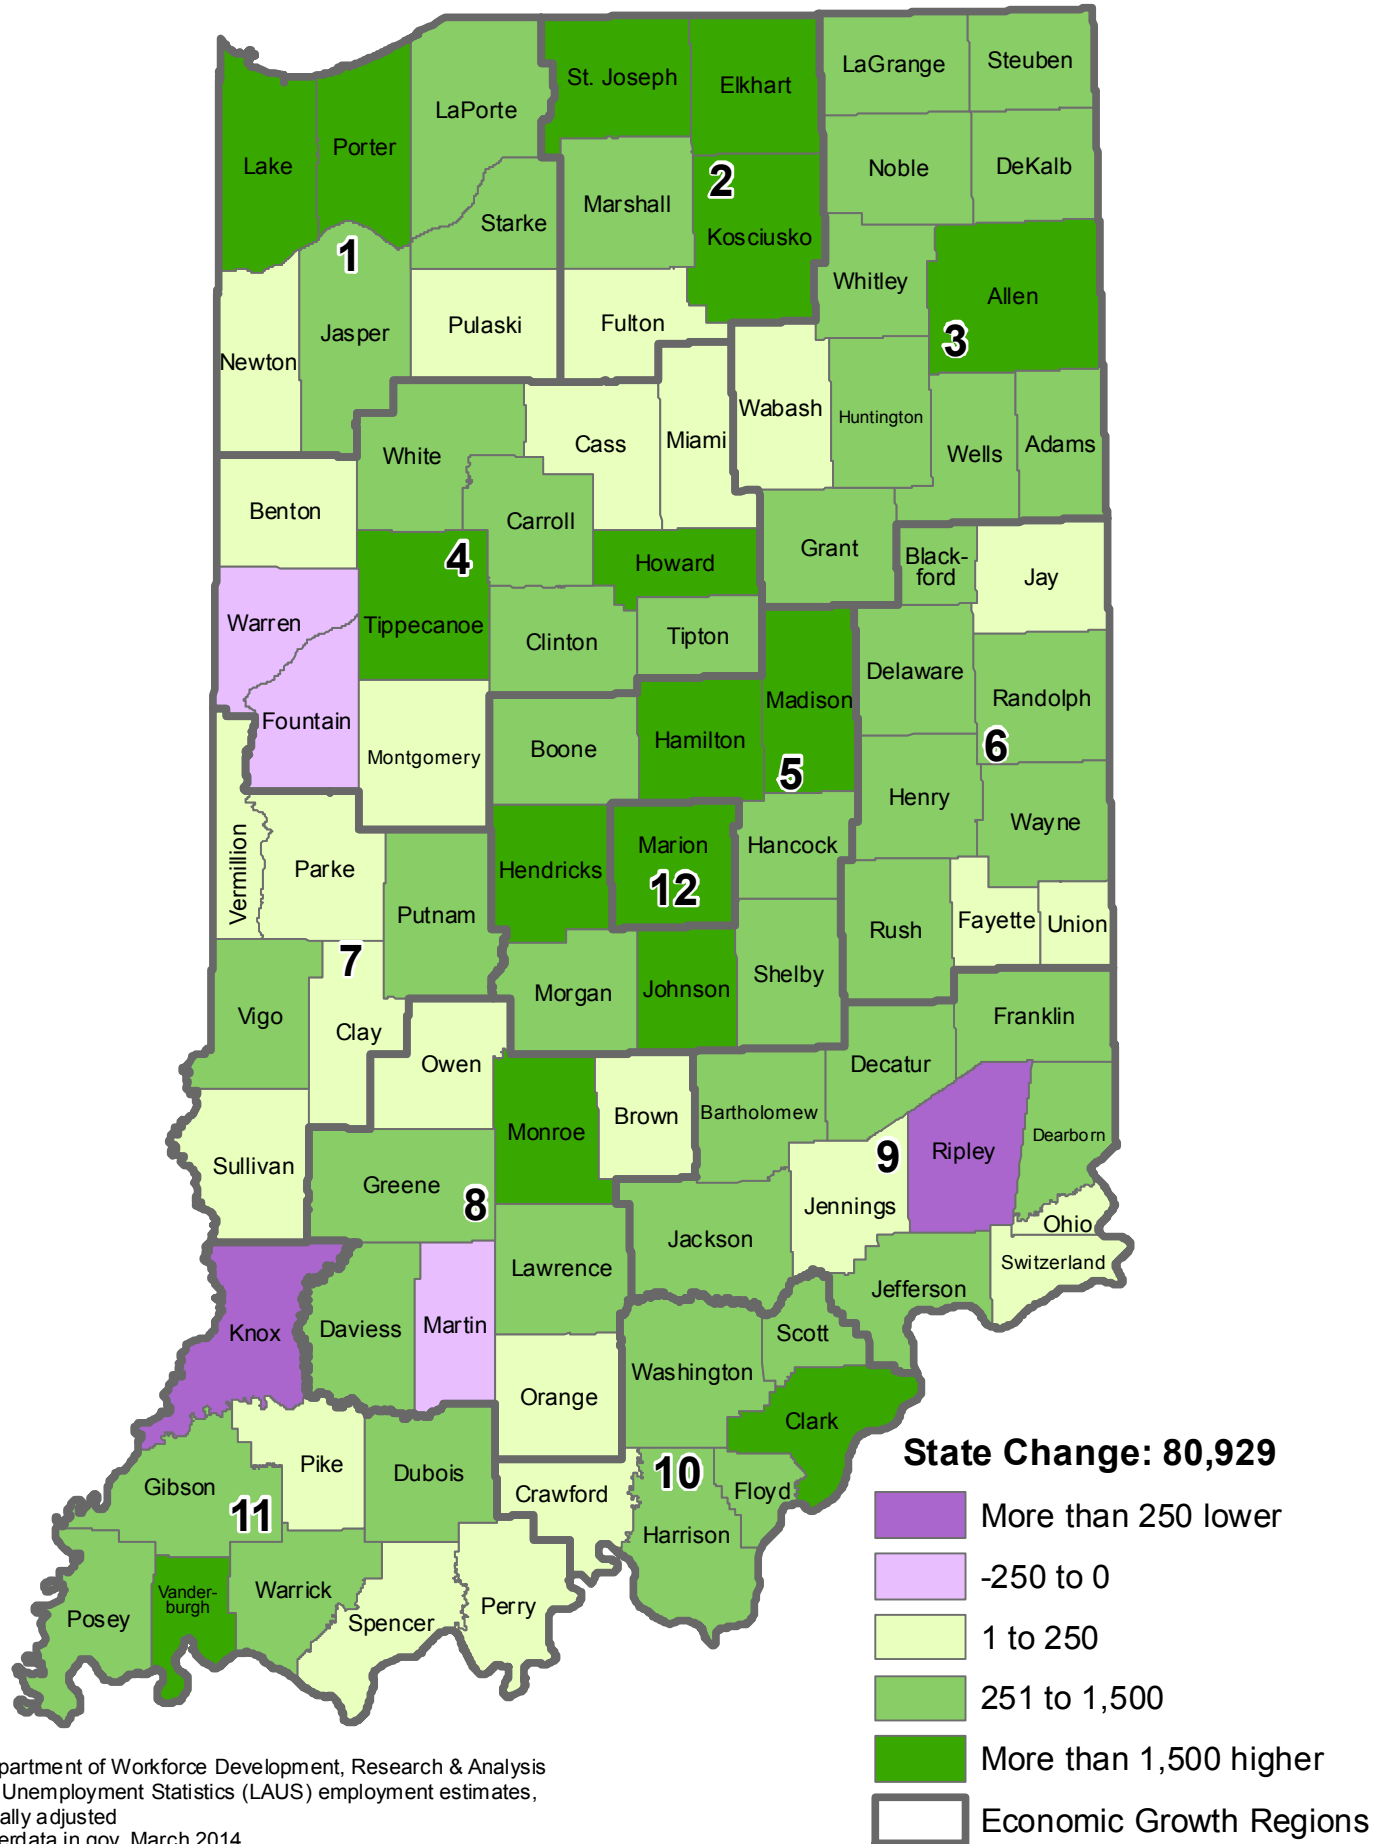

HOOSIERS BY THE NUMBERS

Your source for workforce data from the Indiana Department of Workforce Development

---

Mapping the Local Area Unemployment Statistics (LAUS)

Year-to-Year Change

Current month compared to same month one year ago

Employment Change by County	1
Employment Percent Change by County	2
Employment Change by Economic Growth Region	3
Unemployment Rate Change	4

Multi-Year Change

Current month compared to same month in 2009

Employment Change by Economic Growth Region	5
Unemployment Rate Change	6

About LAUS

The Local Area Unemployment Statistics (LAUS) program is a federal-state cooperative effort which produces monthly estimates of employment and unemployment. The estimates are based on the resident, civilian labor force in Indiana, which excludes people in institutions and in the armed forces. The most recent month of data displayed in these maps is preliminary data.

The Bureau of Labor Statistics (BLS) of the U.S. Department of Labor is responsible for the concepts, definitions, technical procedures, validation, and publication of the estimates that state employment security agencies prepare under agreement with BLS. For more information, visit www.bls.gov/lau/laufaq.htm.

Map Source: Indiana Department of Workforce Development and Bureau of Labor Statistics; maps produced by the IBRC at Indiana University.

For more information:

Please email to lmidata@dwd.in.gov

Employment Change in Indiana January 2013 to January 2014