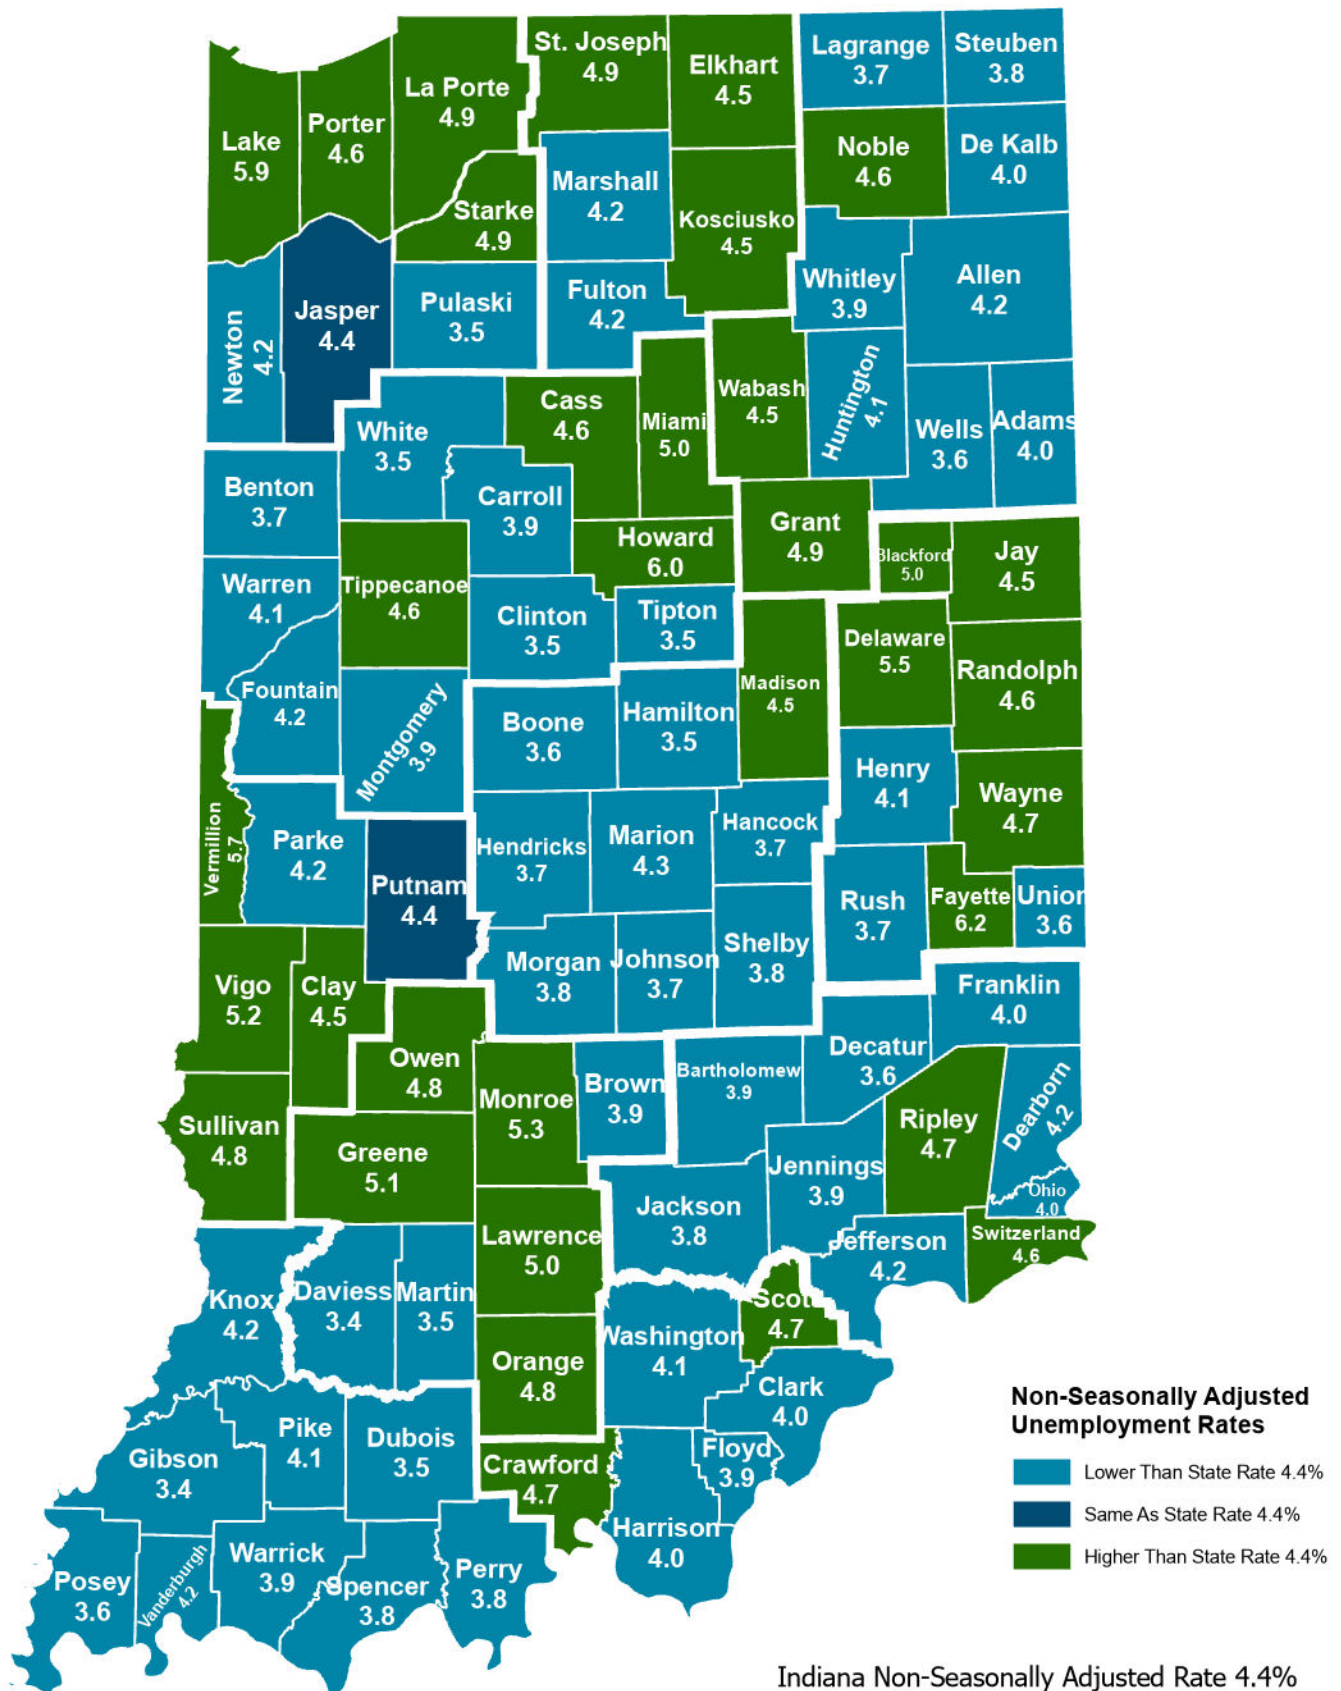

# County Unemployment Rates June 2024 - Non Seasonally Adjusted

Indiana Non-Seasonally Adjusted Rate 4.4%  
 Indiana Seasonally Adjusted Rate 3.8%  
 Source: DWD, Local Area Unemployment Statistics