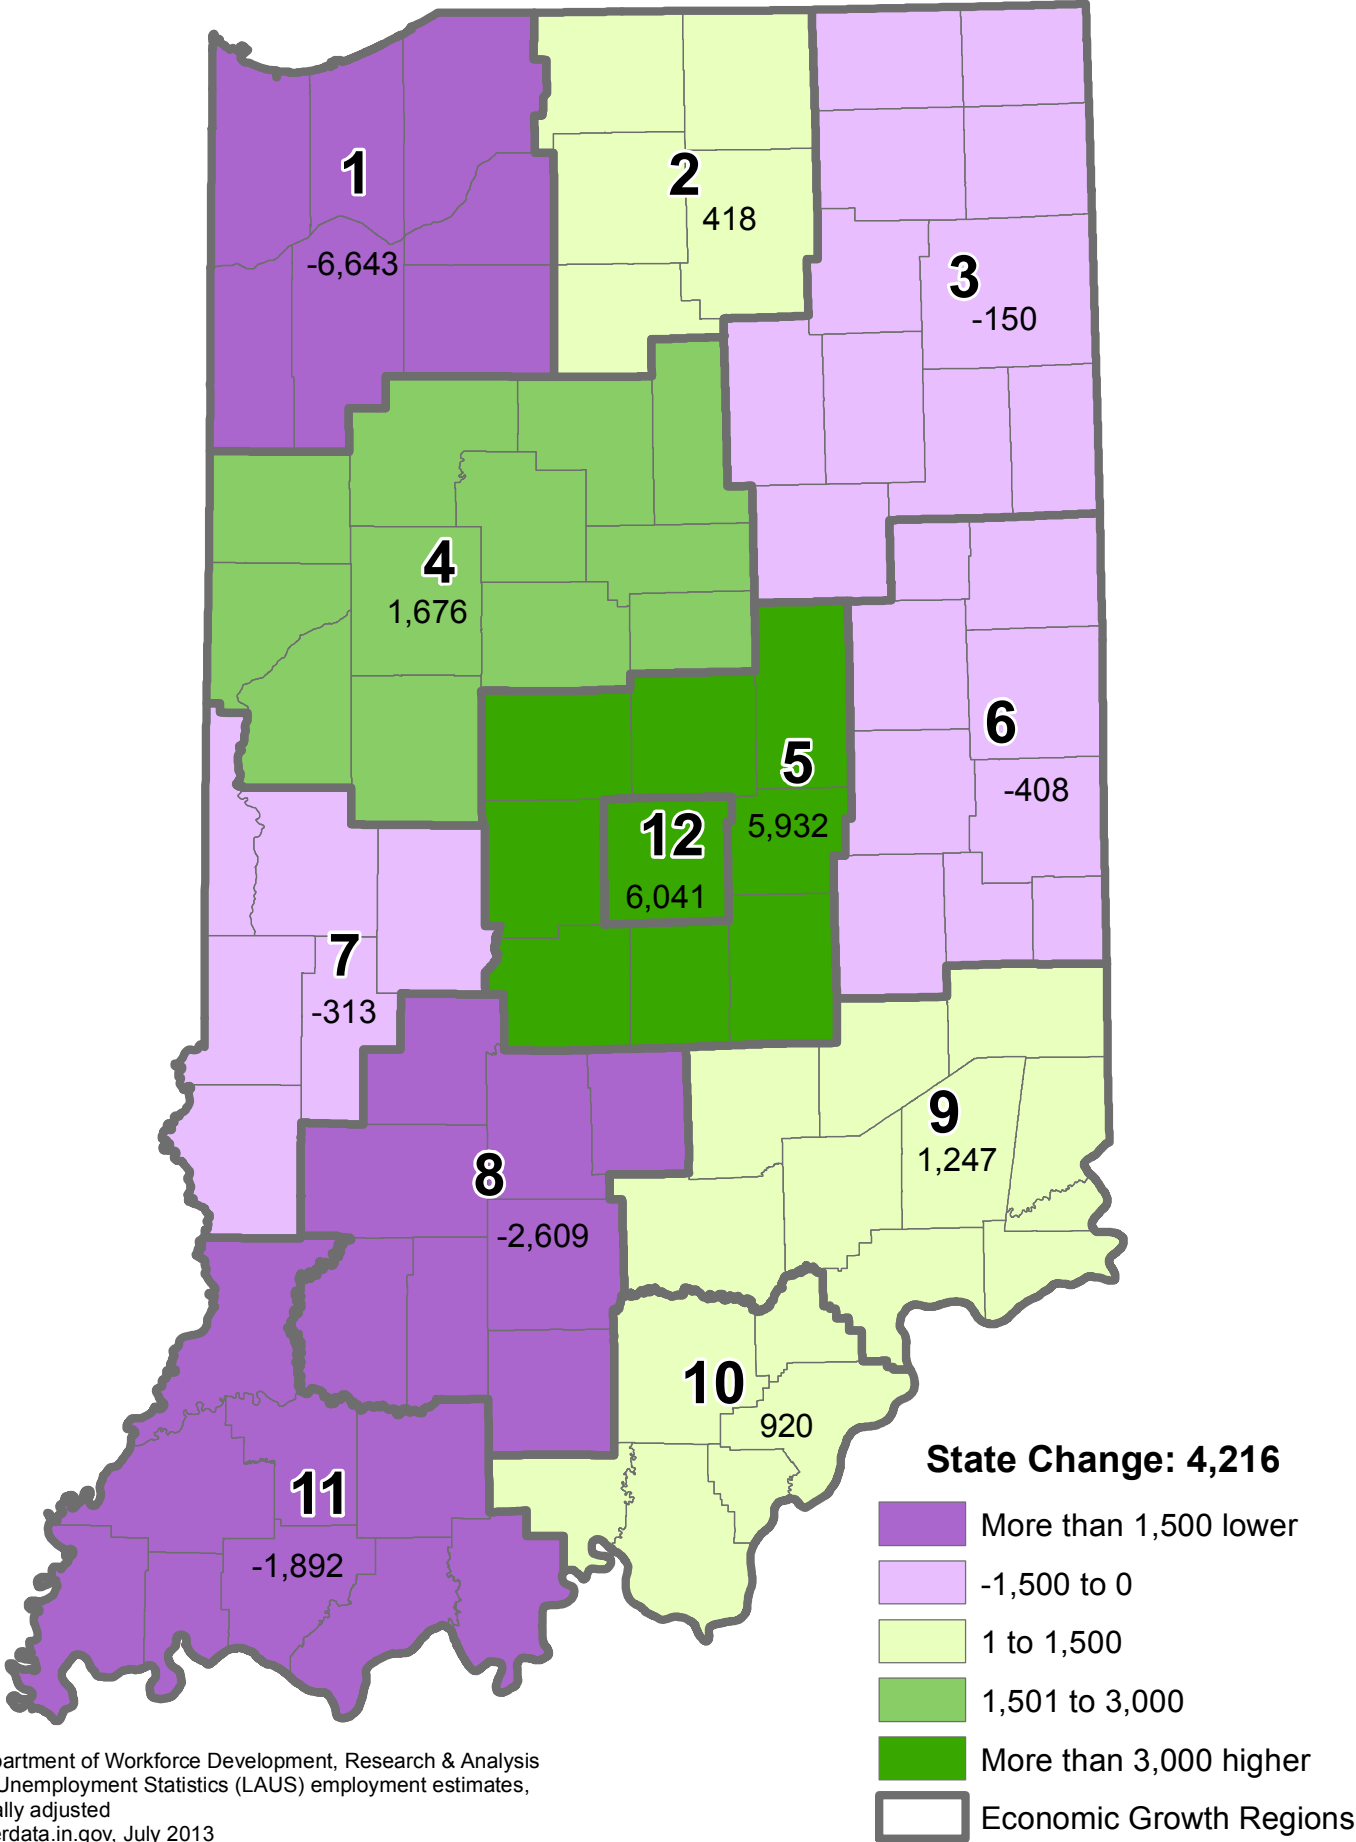

Employment Change per Economic Growth Region June 2012 to June 2013

Indiana Department of Workforce Development, Research & Analysis
Local Area Unemployment Statistics (LAUS) employment estimates,
not seasonally adjusted
www.hoosierdata.in.gov, July 2013