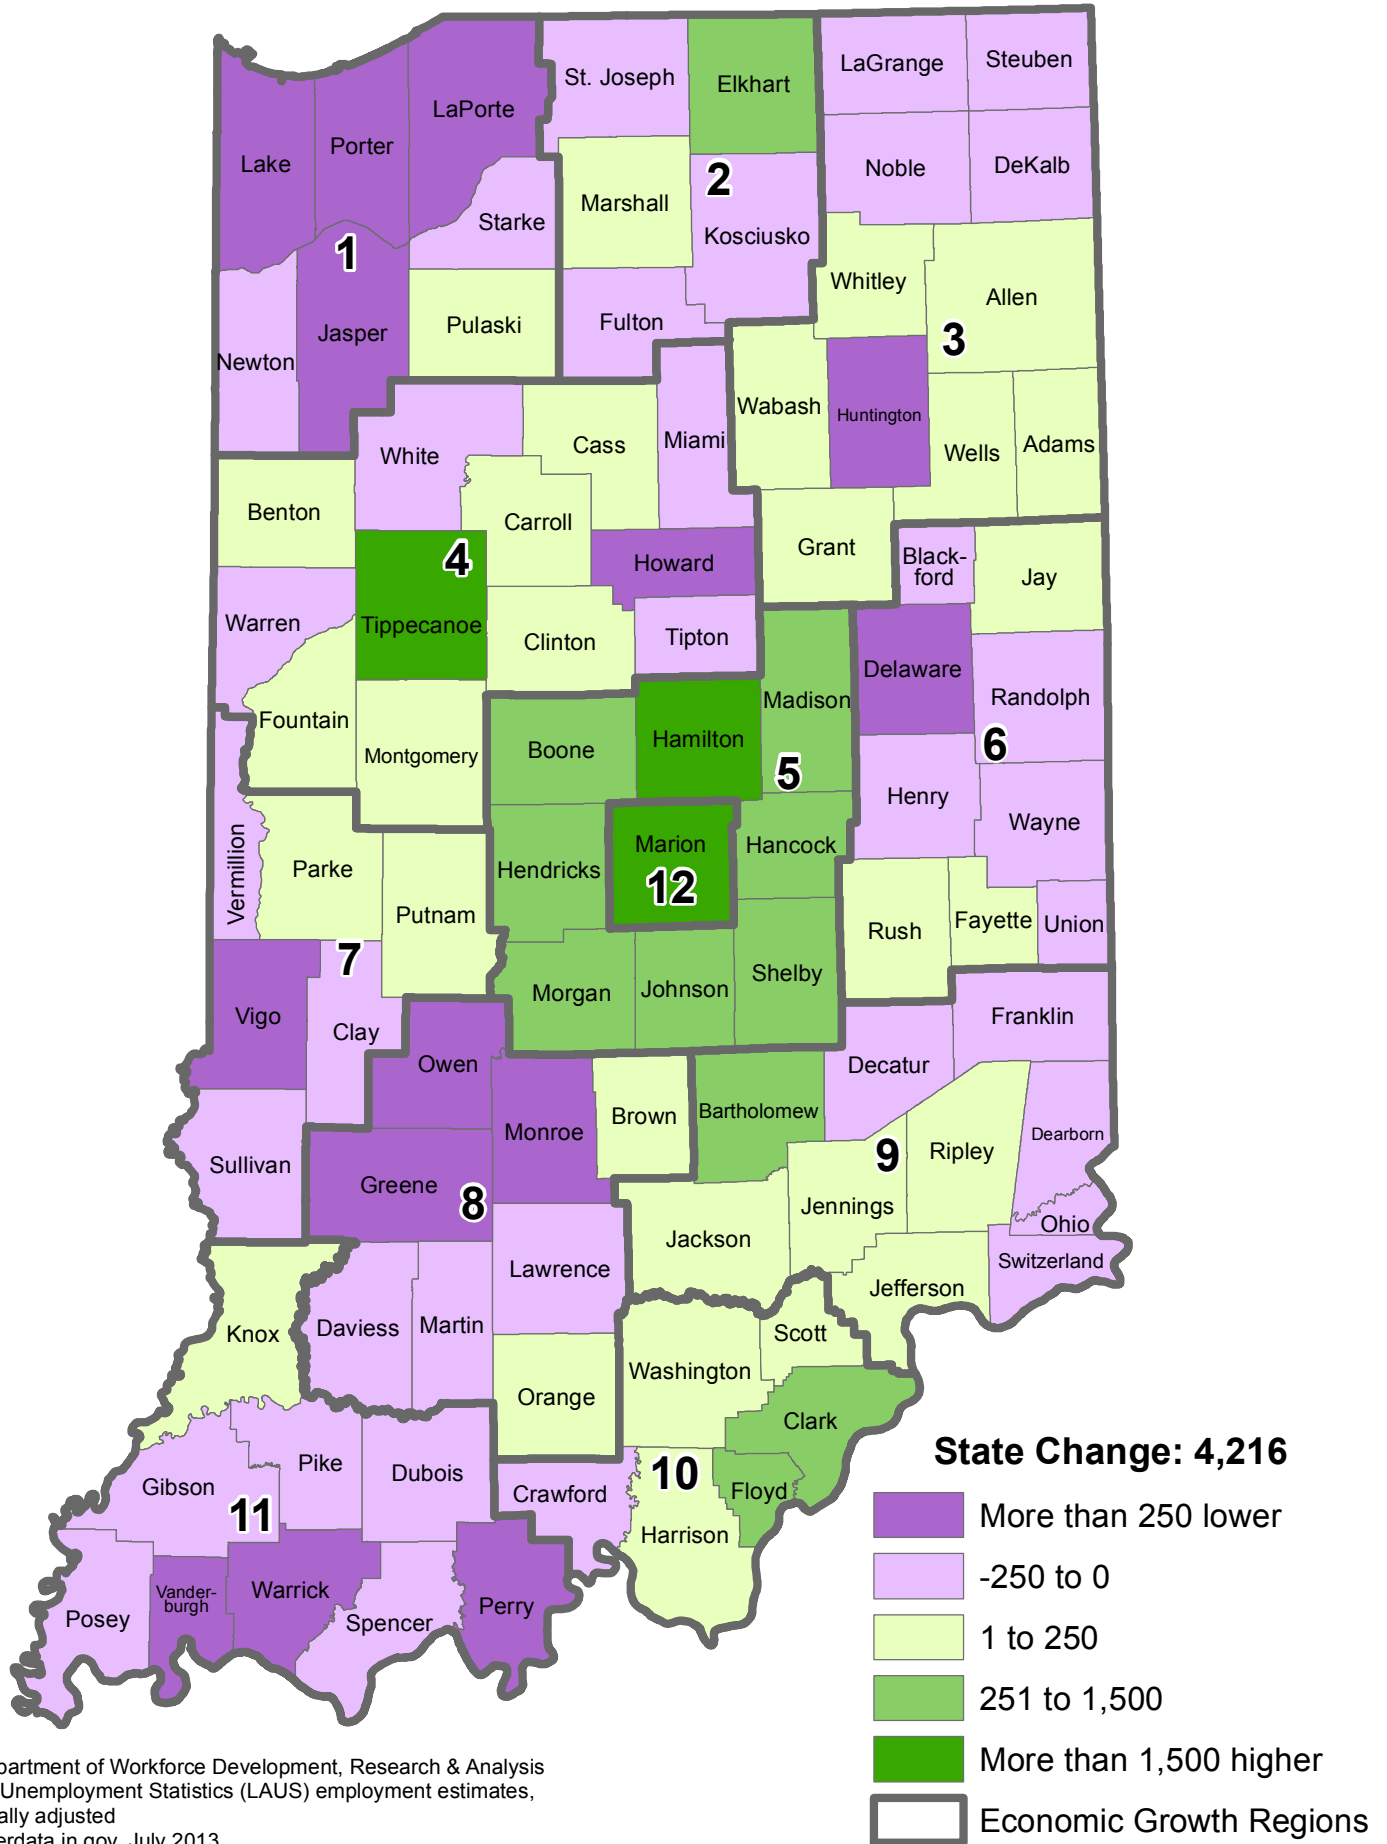

HOOSIERS BY THE NUMBERS

Your source for workforce data from the Indiana Department of Workforce Development

---

Mapping the Local Area Unemployment Statistics (LAUS)

Year-to-Year Change

Current month compared to same month one year ago

Employment Change by County	1
Employment Percent Change by County	2
Employment Change by Economic Growth Region	3
Unemployment Rate Change	4

Multi-Year Change

Current month compared to same month in 2009

Employment Change by Economic Growth Region	5
Unemployment Rate Change	6

About LAUS

The Local Area Unemployment Statistics (LAUS) program is a federal-state cooperative effort which produces monthly estimates of employment and unemployment. The estimates are based on the resident, civilian labor force in Indiana, which excludes people in institutions and in the armed forces. The most recent month of data displayed in these maps is preliminary data.

The Bureau of Labor Statistics (BLS) of the U.S. Department of Labor is responsible for the concepts, definitions, technical procedures, validation, and publication of the estimates that state employment security agencies prepare under agreement with BLS. For more information, visit www.bls.gov/lau/laufaq.htm.

Map Source: Indiana Department of Workforce Development and Bureau of Labor Statistics; maps produced by the IBRC at Indiana University.

For more information:

Please email to lmidata@dwd.in.gov

Employment Change in Indiana June 2012 to June 2013