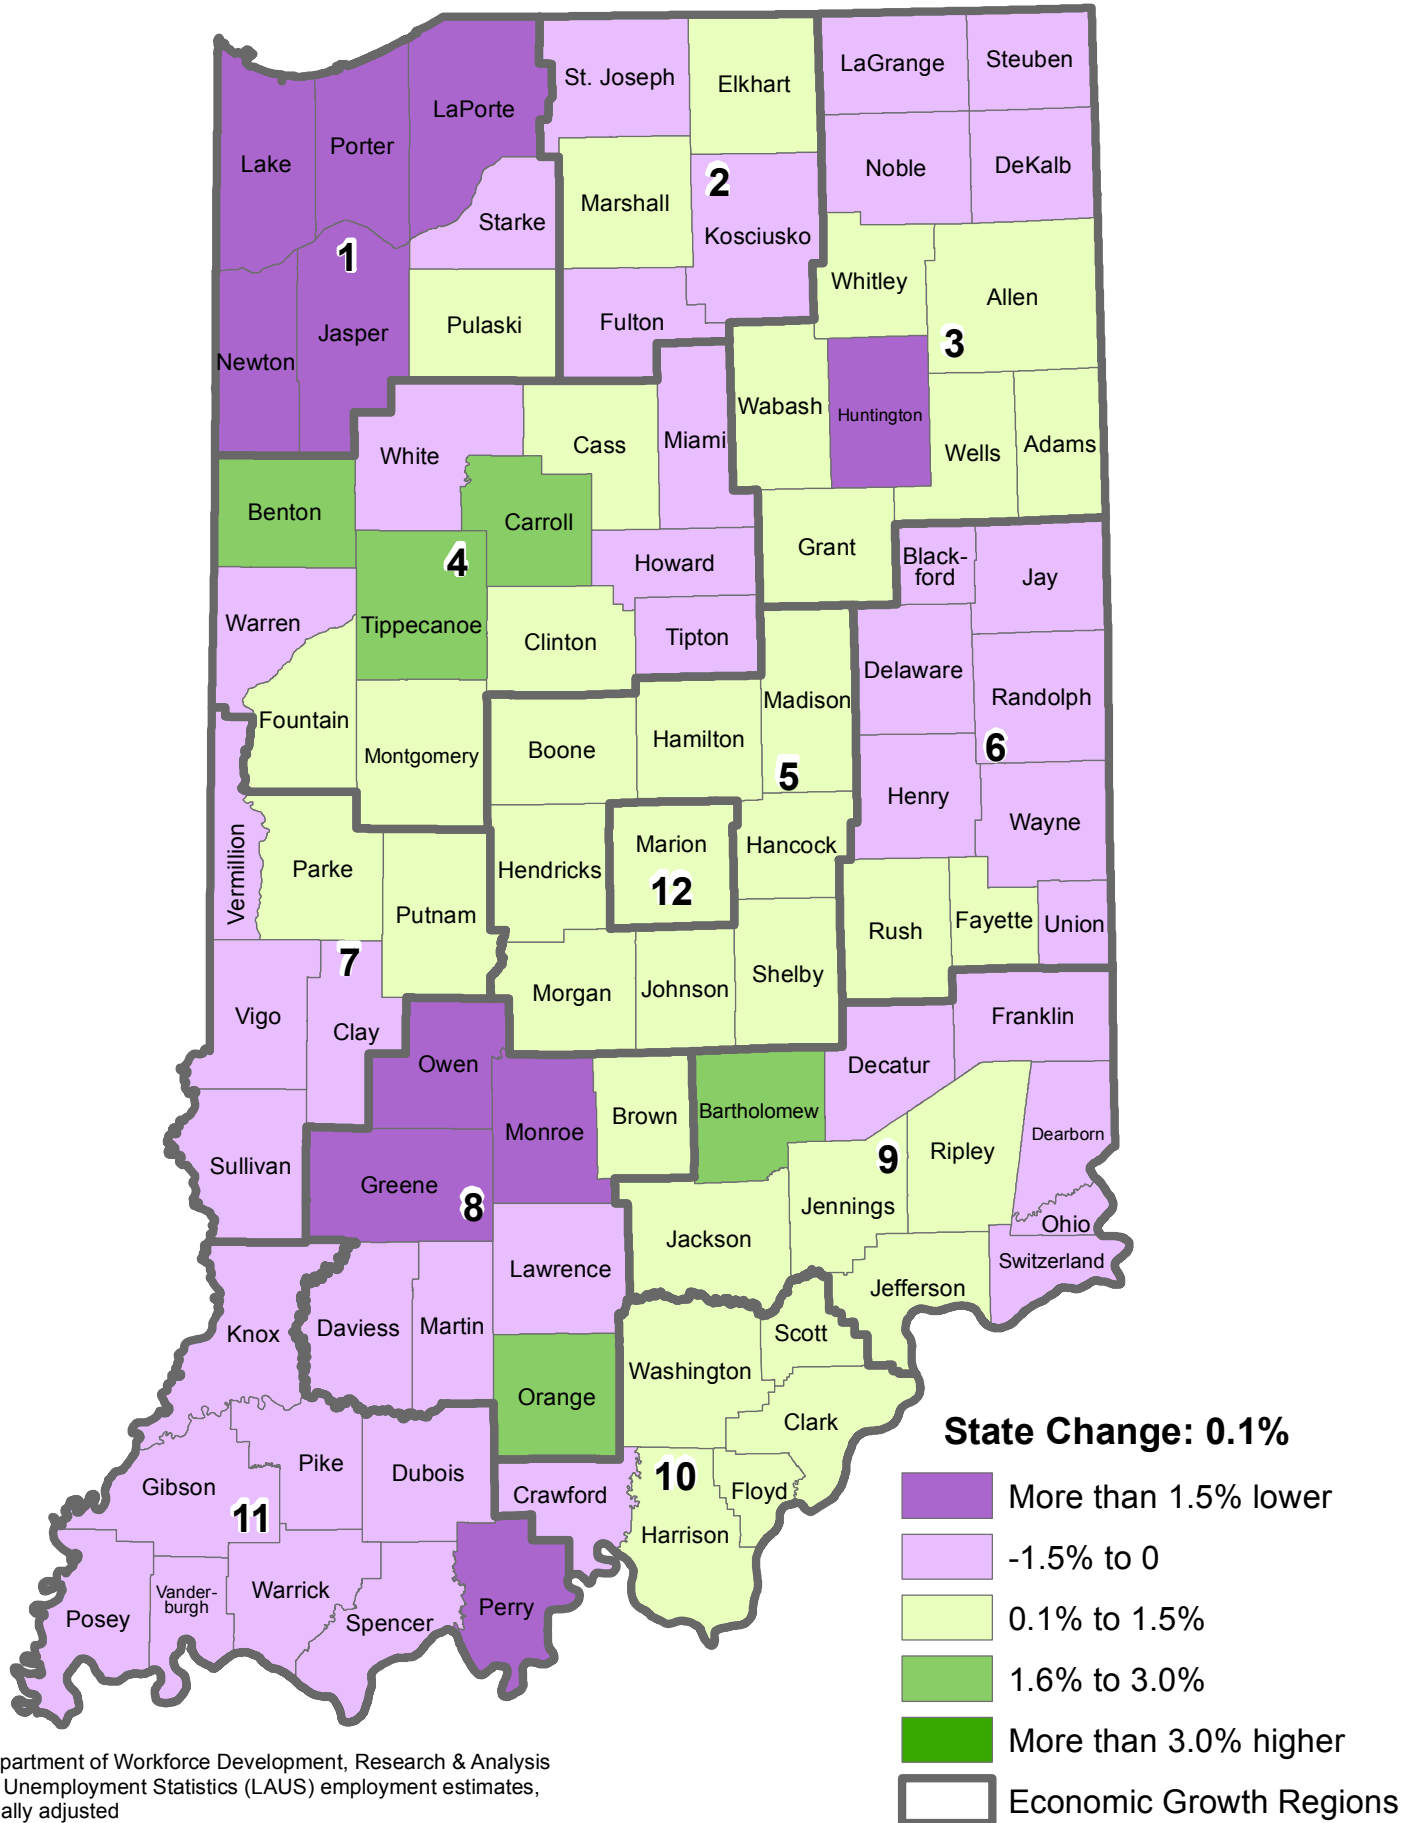

Employment Percent Change in Indiana June 2012 to June 2013