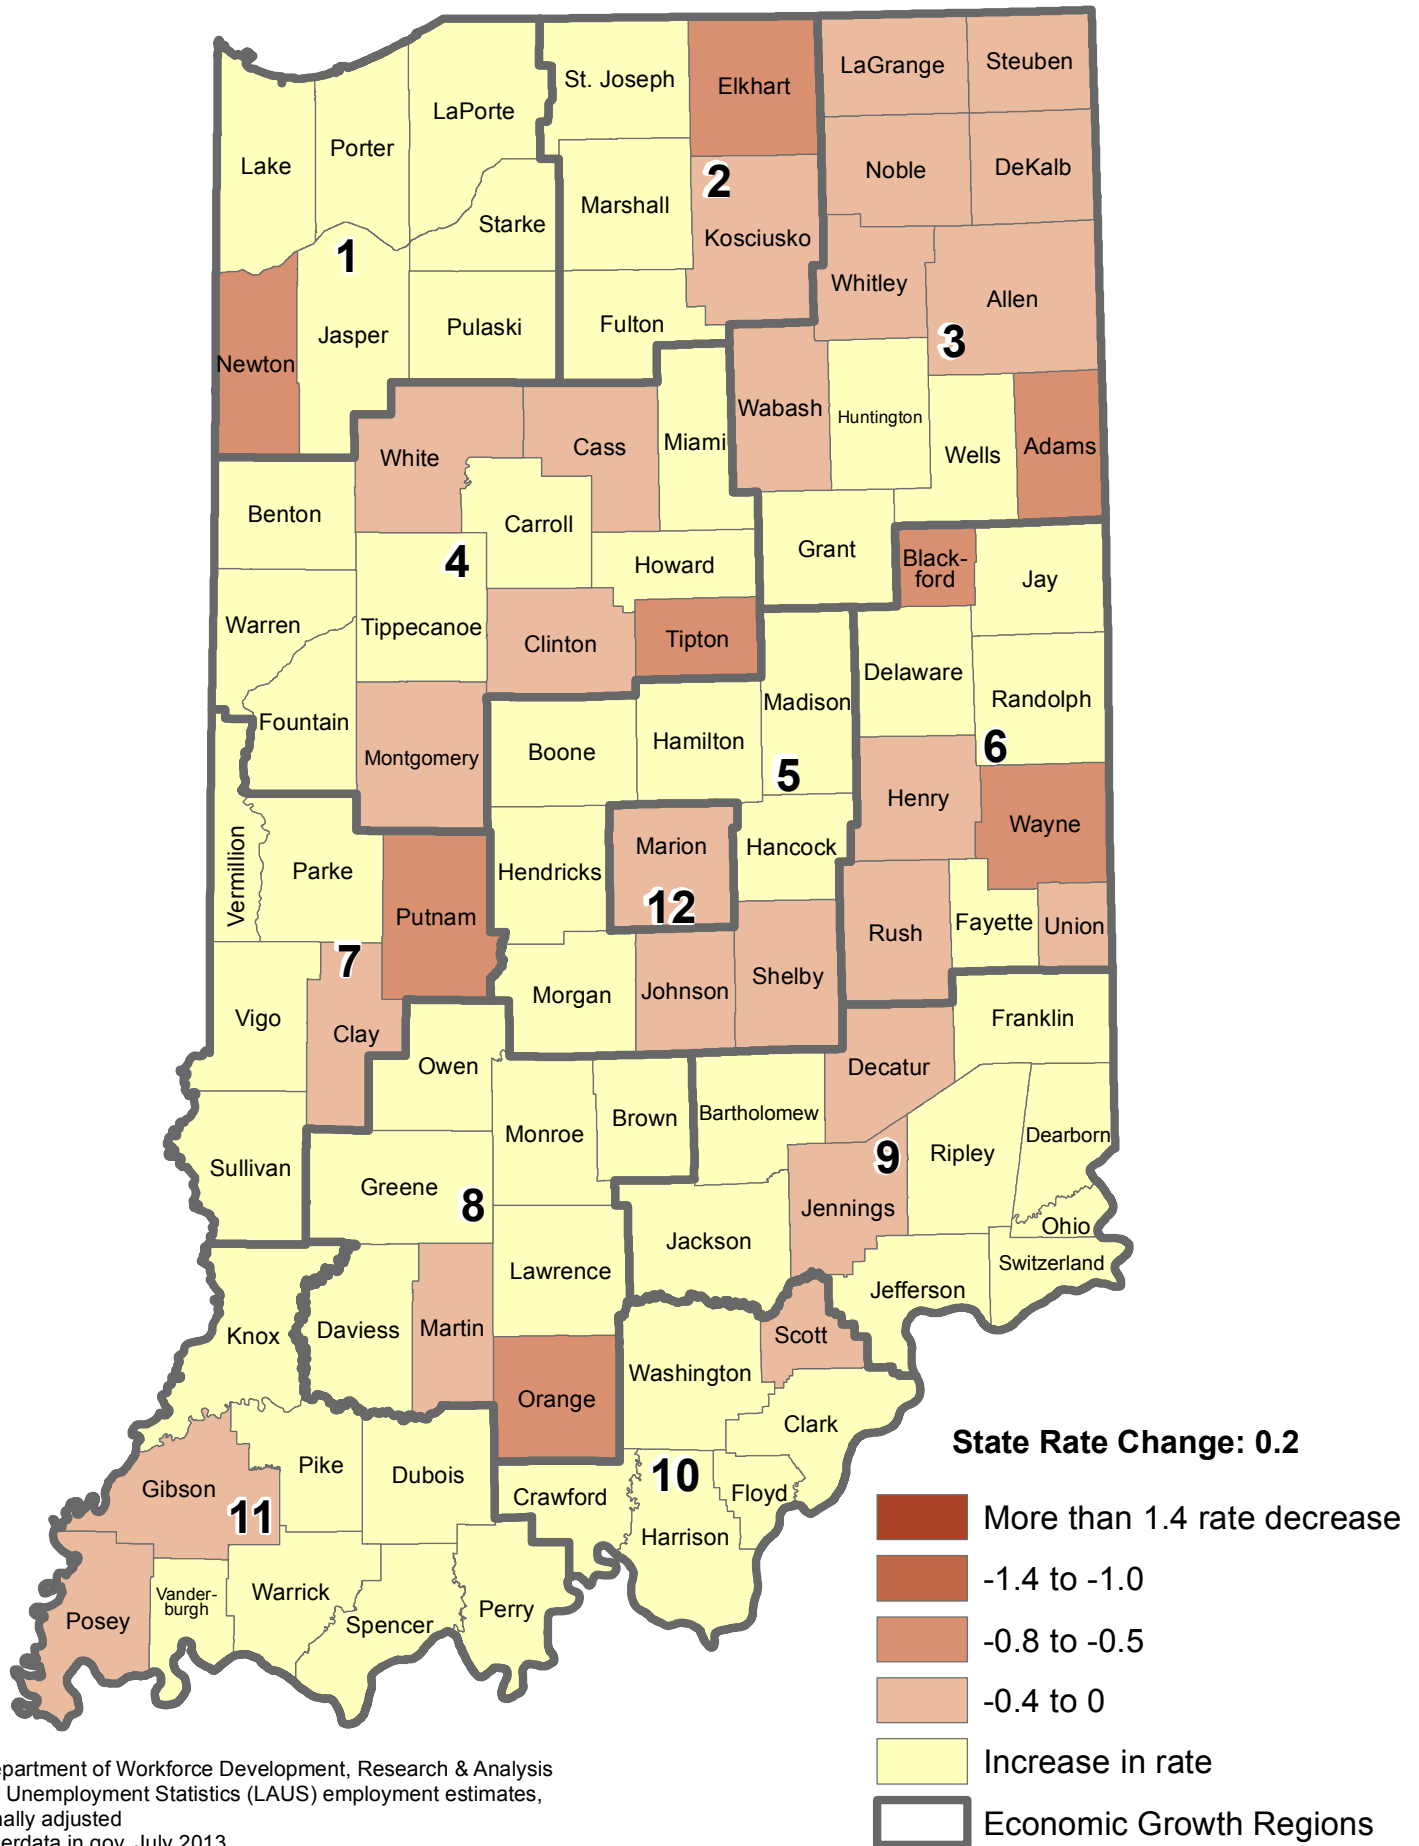

Unemployment Rate Change in Indiana June 2012 to June 2013