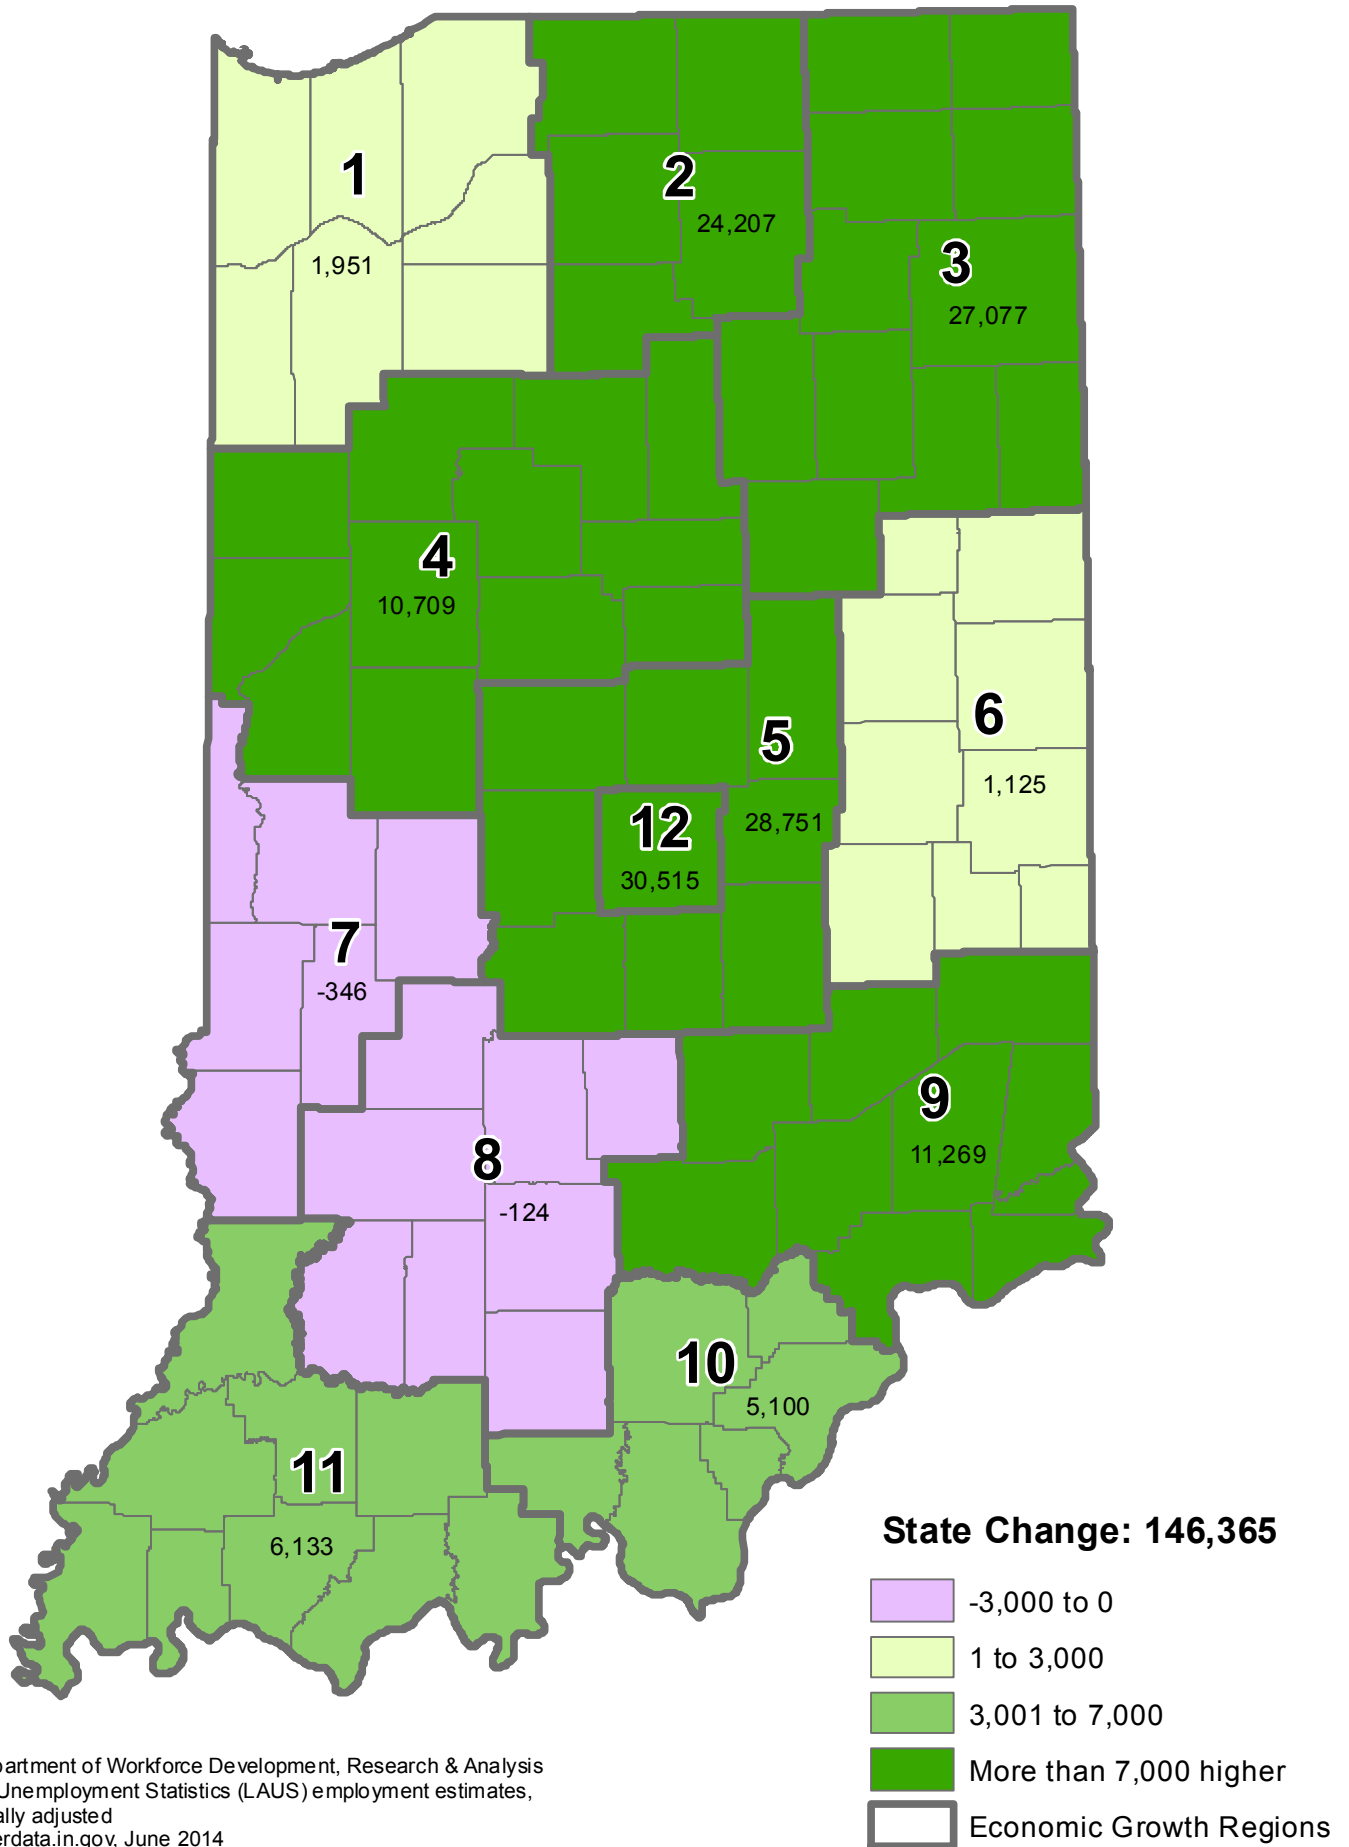

Employment Change by County	1
Employment Percent Change by County	2
Employment Change by Economic Growth Region	3
Unemployment Rate Change	4

Multi-Year Change

Current month compared to same month in 2009

Employment Percent Change in Indiana May 2013 to May 2014

Employment Change per Economic Growth Region May 2013 to May 2014

Unemployment Rate Change in Indiana May 2013 to May 2014

Employment Change per Economic Growth Region May 2009 to May 2014