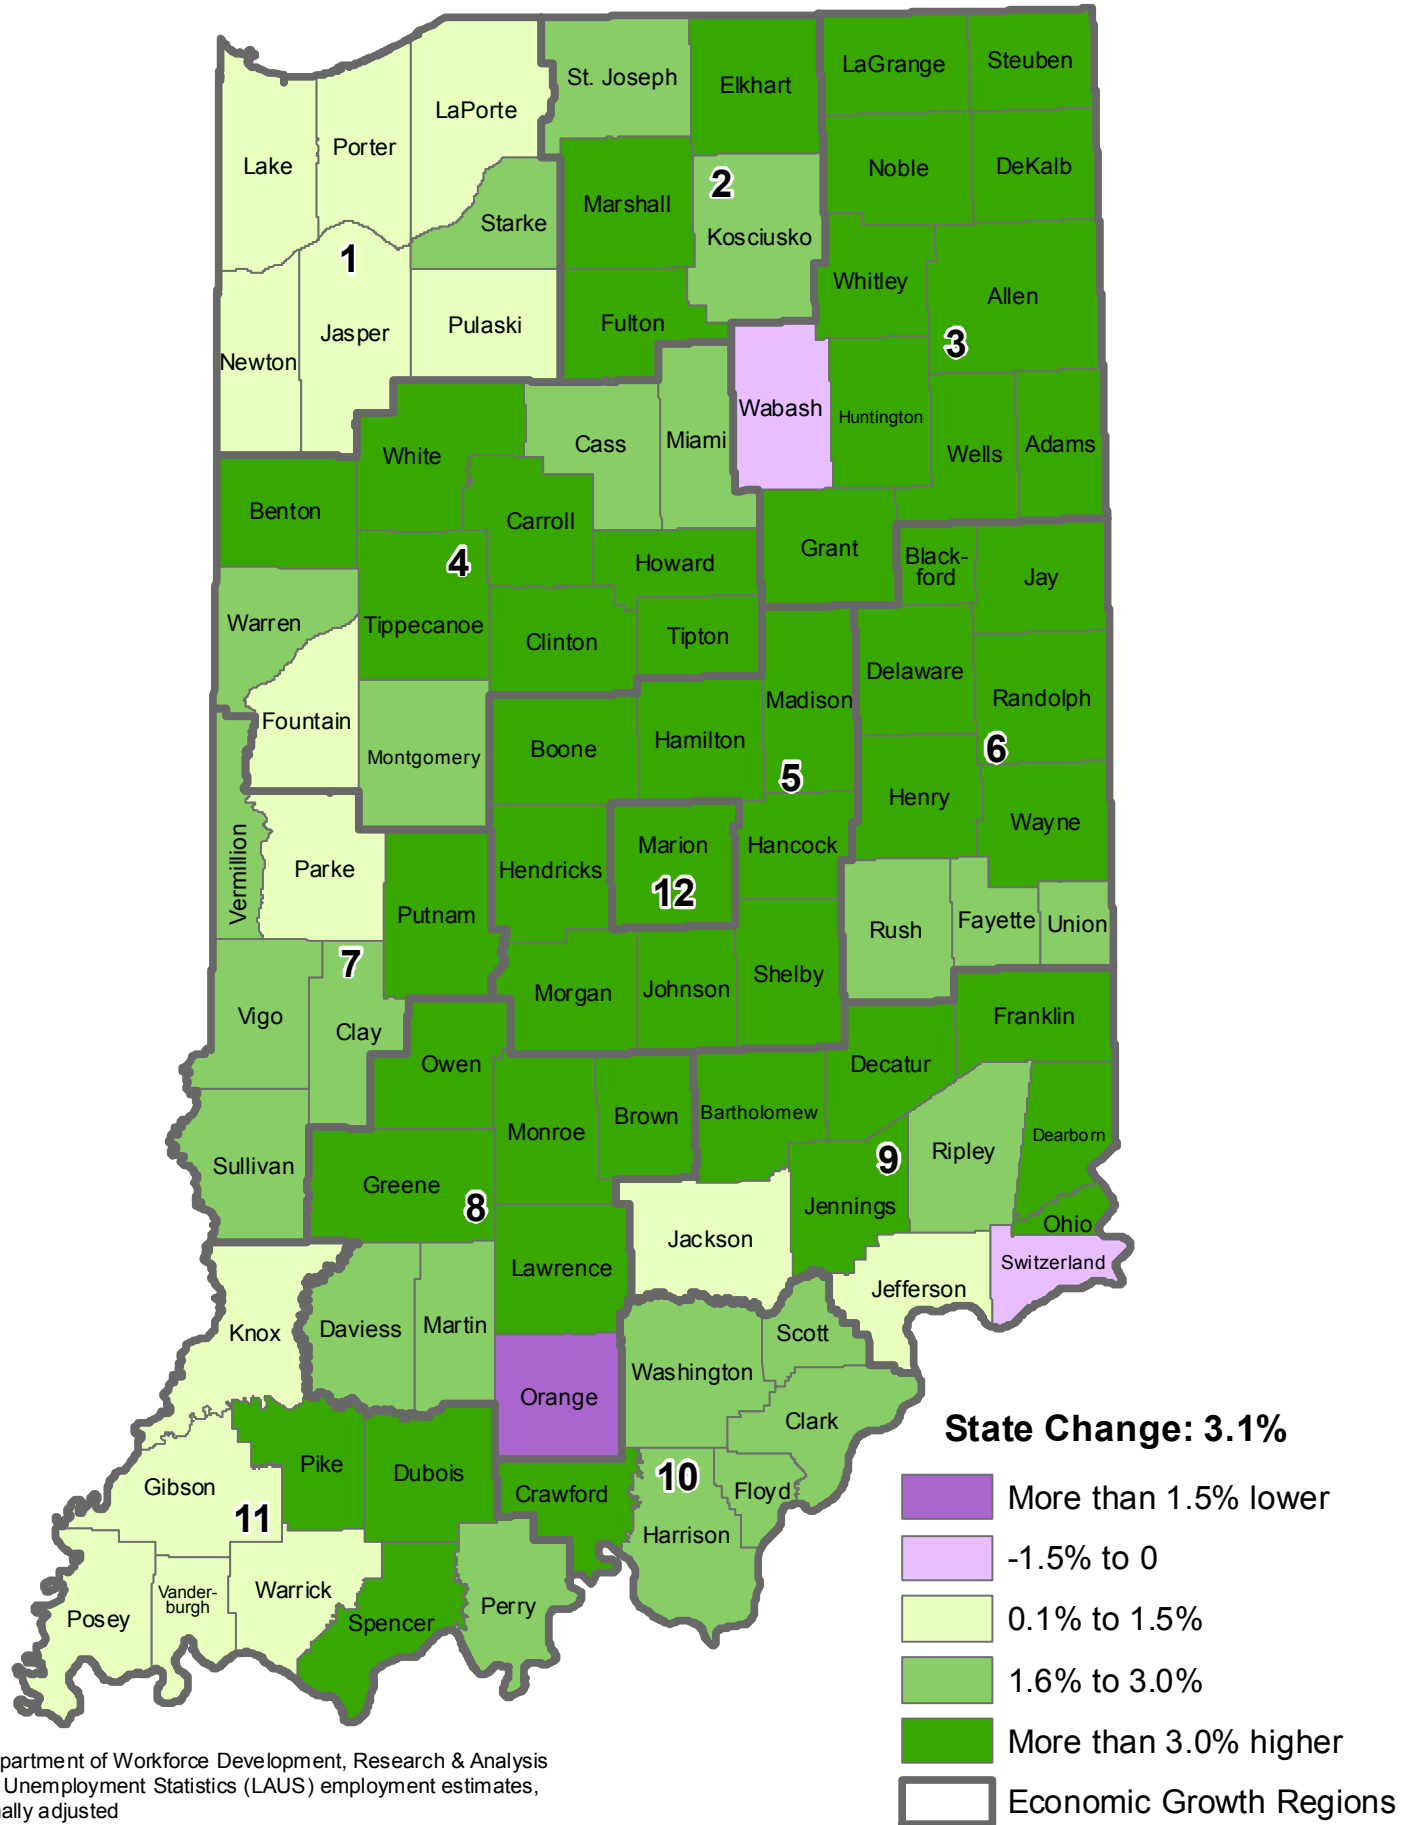

Employment Percent Change in Indiana May 2013 to May 2014