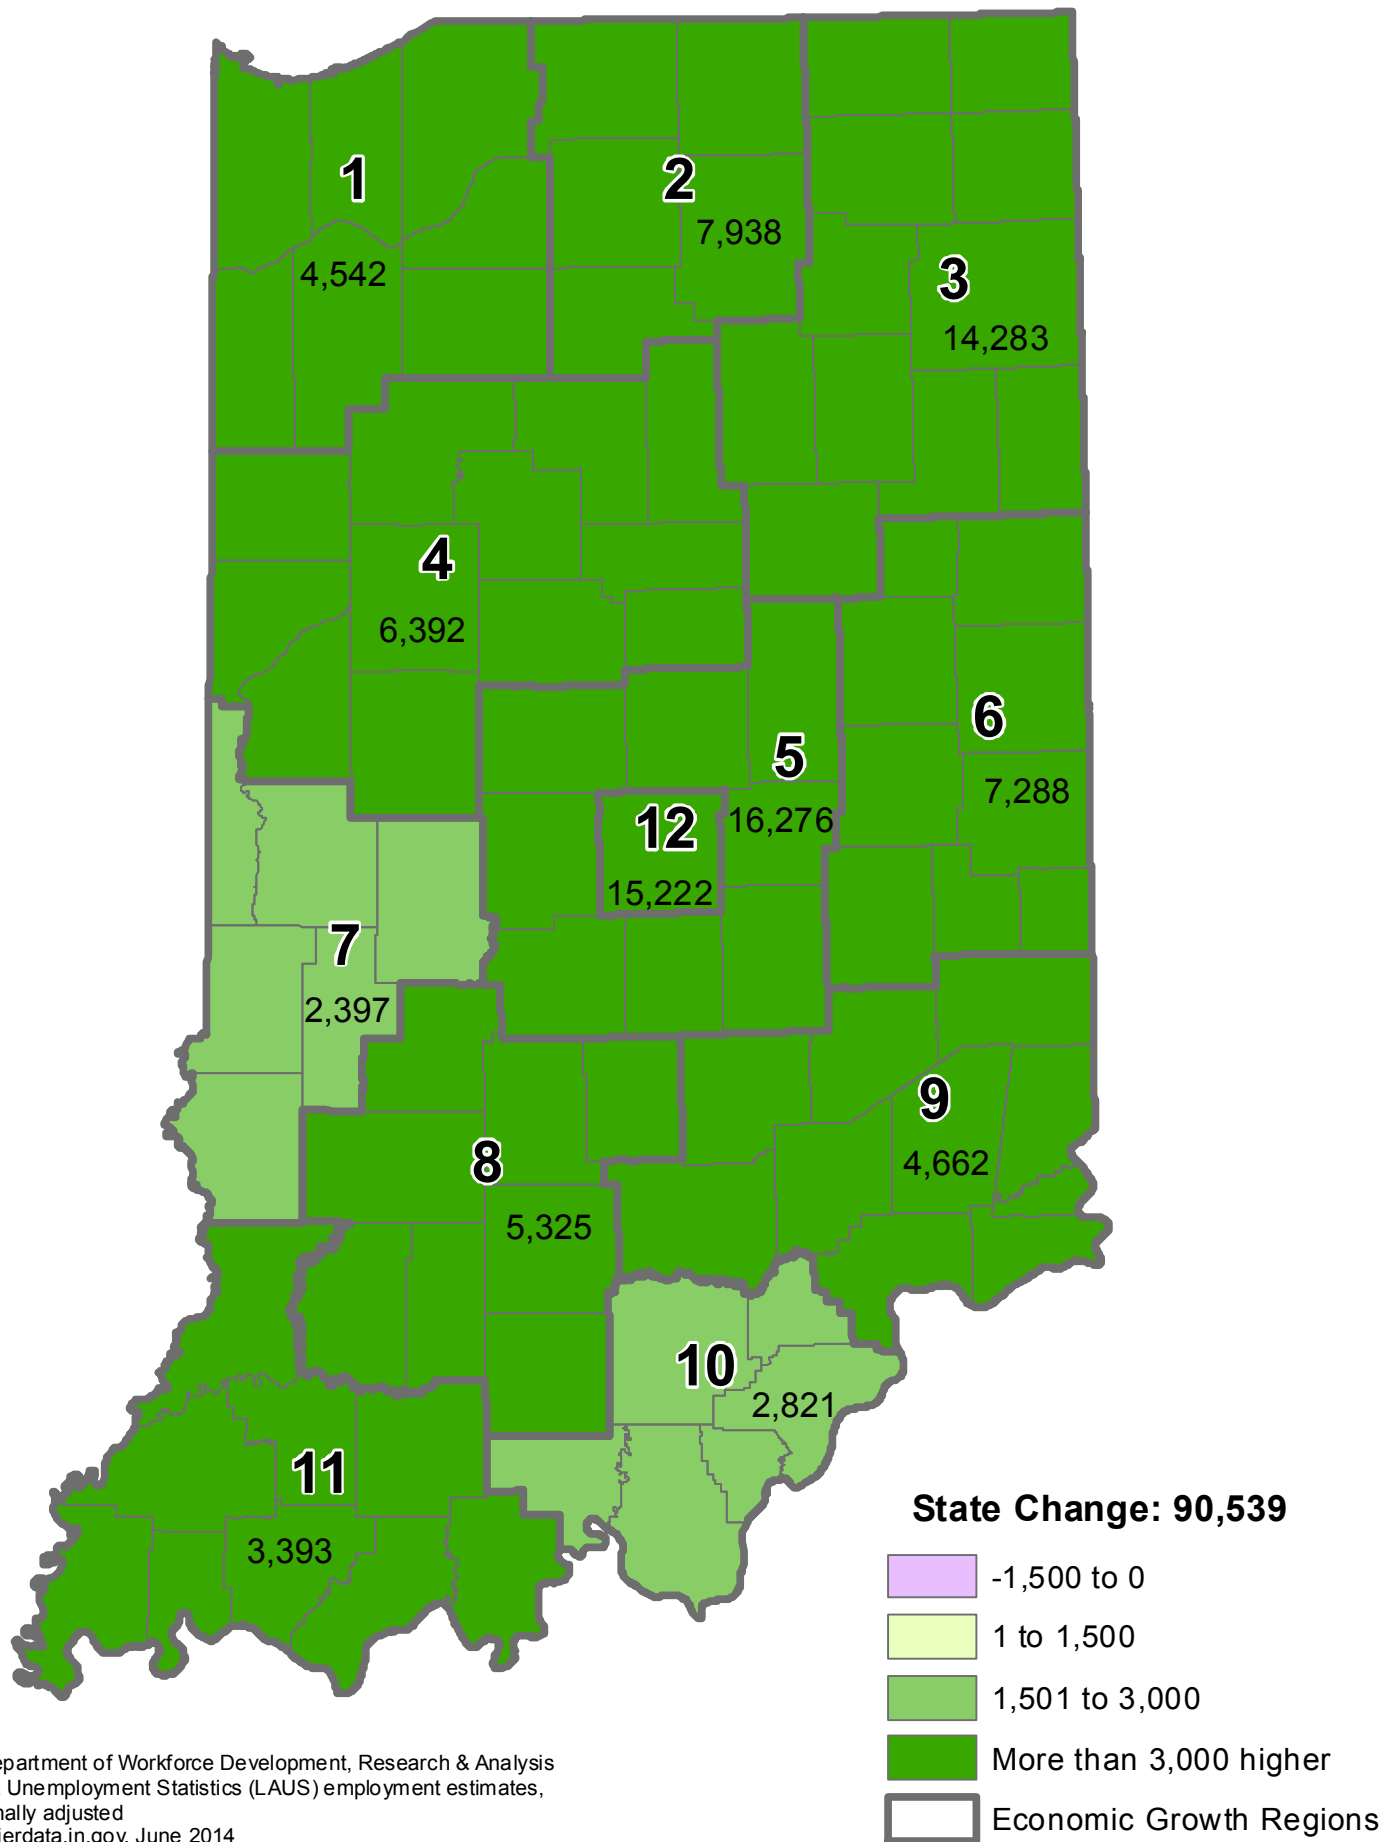

Employment Change per Economic Growth Region May 2013 to May 2014