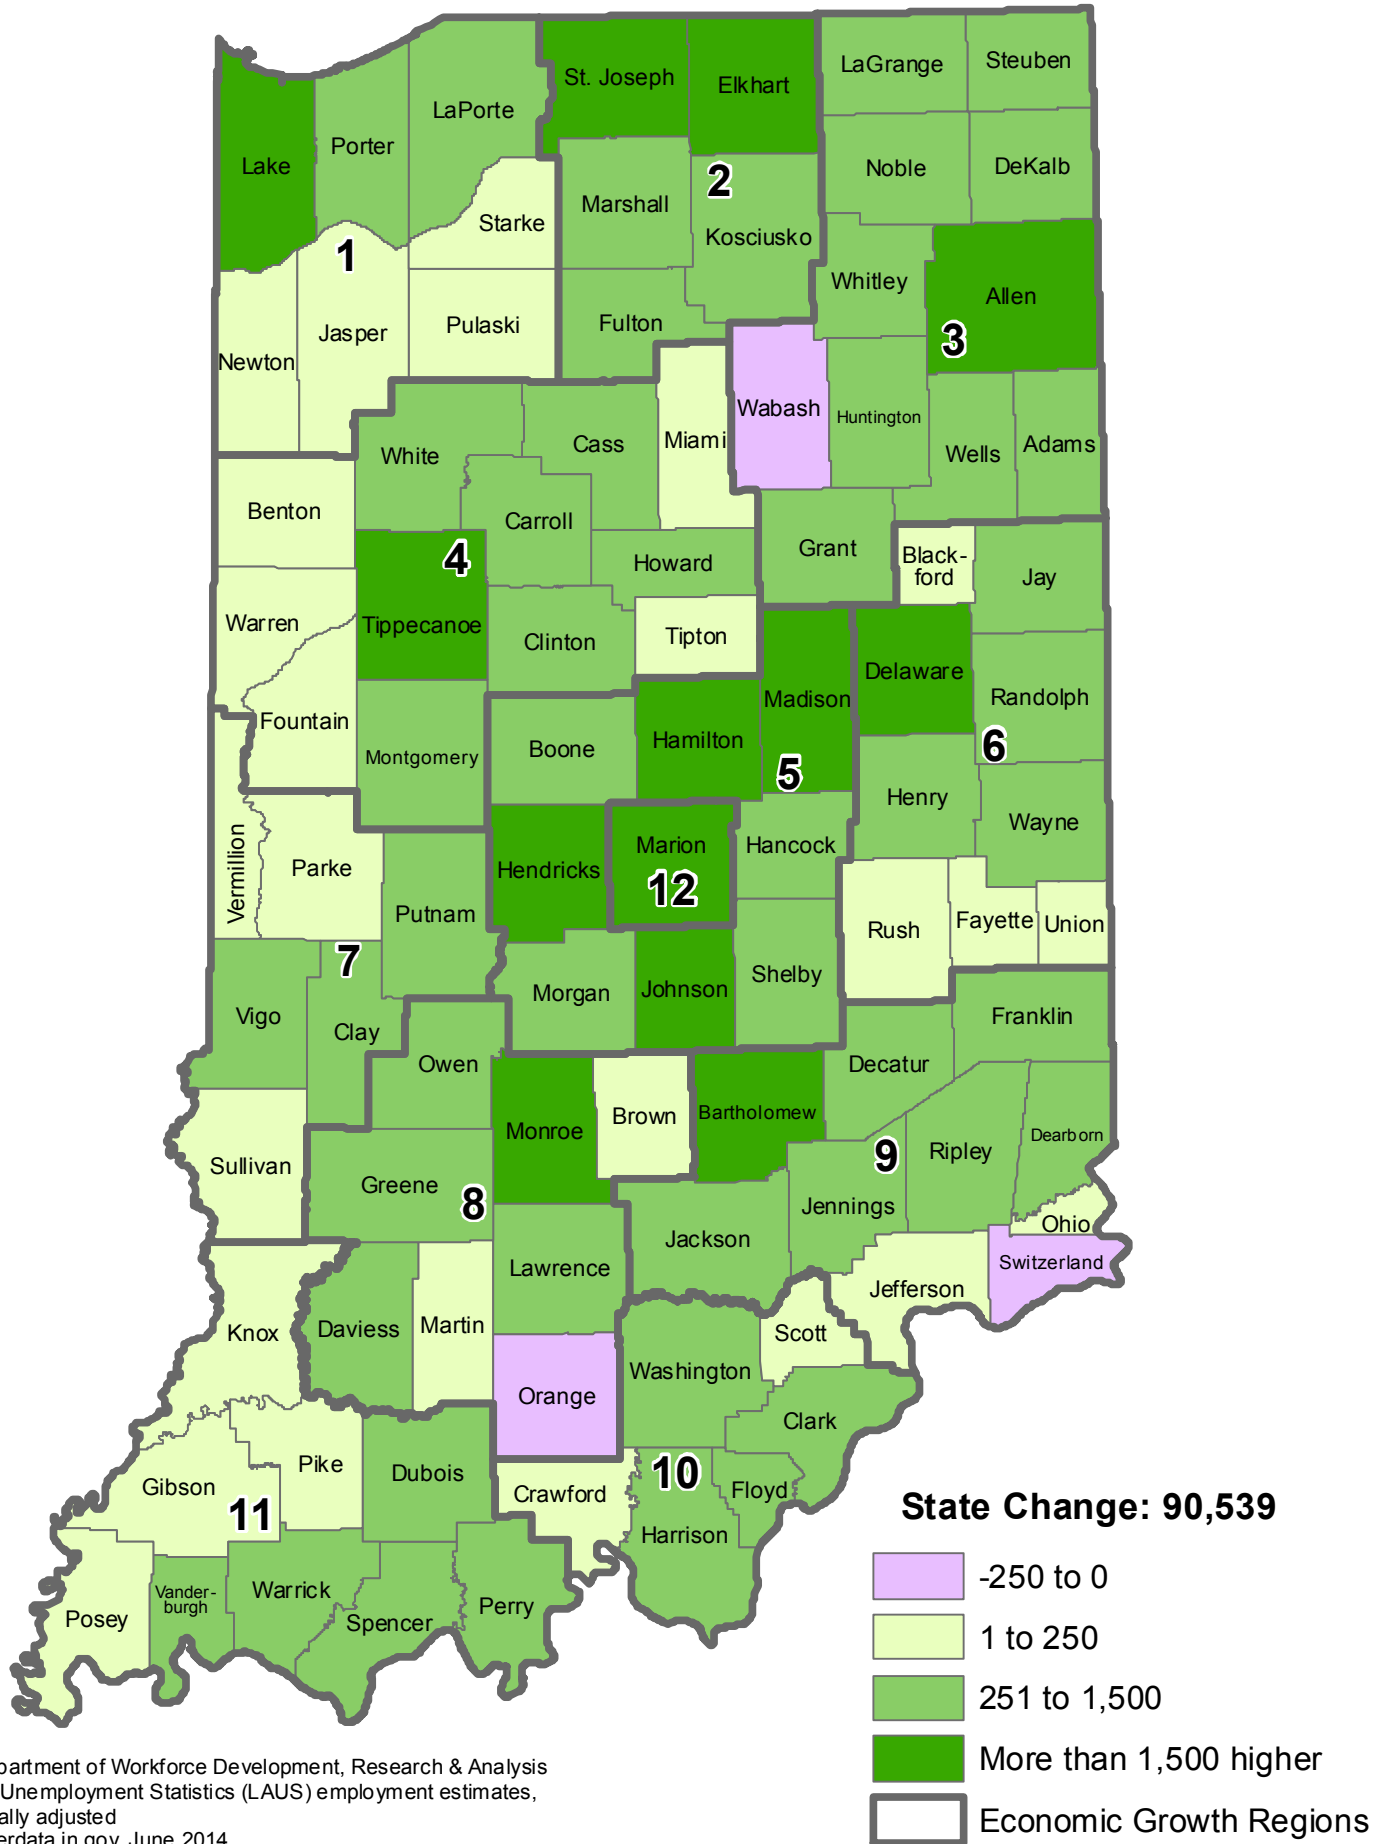

HOOSIERS BY THE NUMBERS

Your source for workforce data from the Indiana Department of Workforce Development

---

Mapping the Local Area Unemployment Statistics (LAUS)

Year-to-Year Change

Current month compared to same month one year ago

Employment Change by County	1
Employment Percent Change by County	2
Employment Change by Economic Growth Region	3
Unemployment Rate Change	4

Multi-Year Change

Current month compared to same month in 2009

Employment Change by Economic Growth Region	5
Unemployment Rate Change	6

About LAUS

The Local Area Unemployment Statistics (LAUS) program is a federal-state cooperative effort which produces monthly estimates of employment and unemployment. The estimates are based on the resident, civilian labor force in Indiana, which excludes people in institutions and in the armed forces. The most recent month of data displayed in these maps is preliminary data.

The Bureau of Labor Statistics (BLS) of the U.S. Department of Labor is responsible for the concepts, definitions, technical procedures, validation, and publication of the estimates that state employment security agencies prepare under agreement with BLS. For more information, visit www.bls.gov/lau/laufaq.htm.

Map Source: Indiana Department of Workforce Development and Bureau of Labor Statistics; maps produced by the IBRC at Indiana University.

For more information:

Please email to lmidata@dwd.in.gov

Employment Change in Indiana May 2013 to May 2014