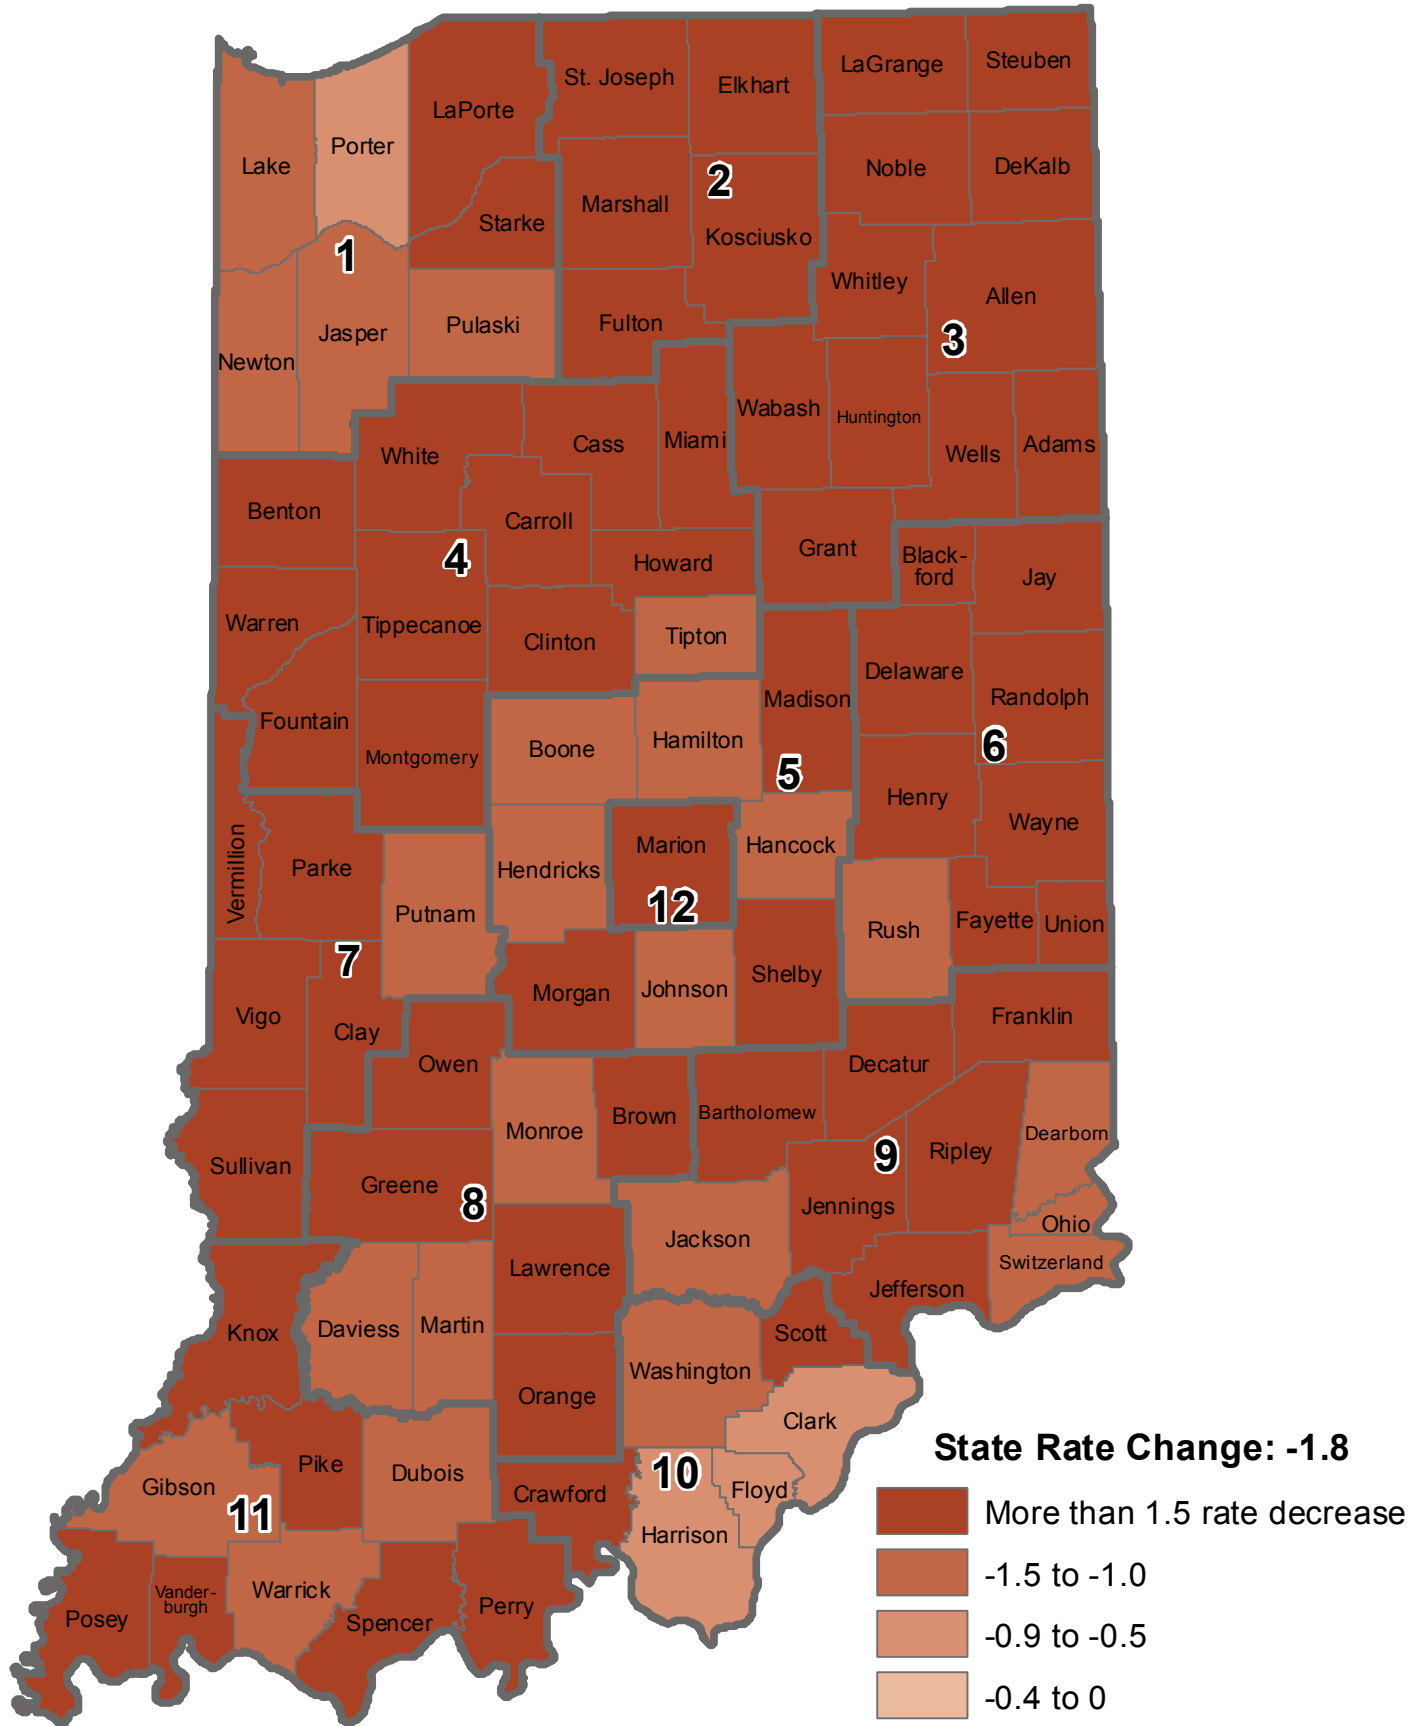

Unemployment Rate Change in Indiana May 2013 to May 2014