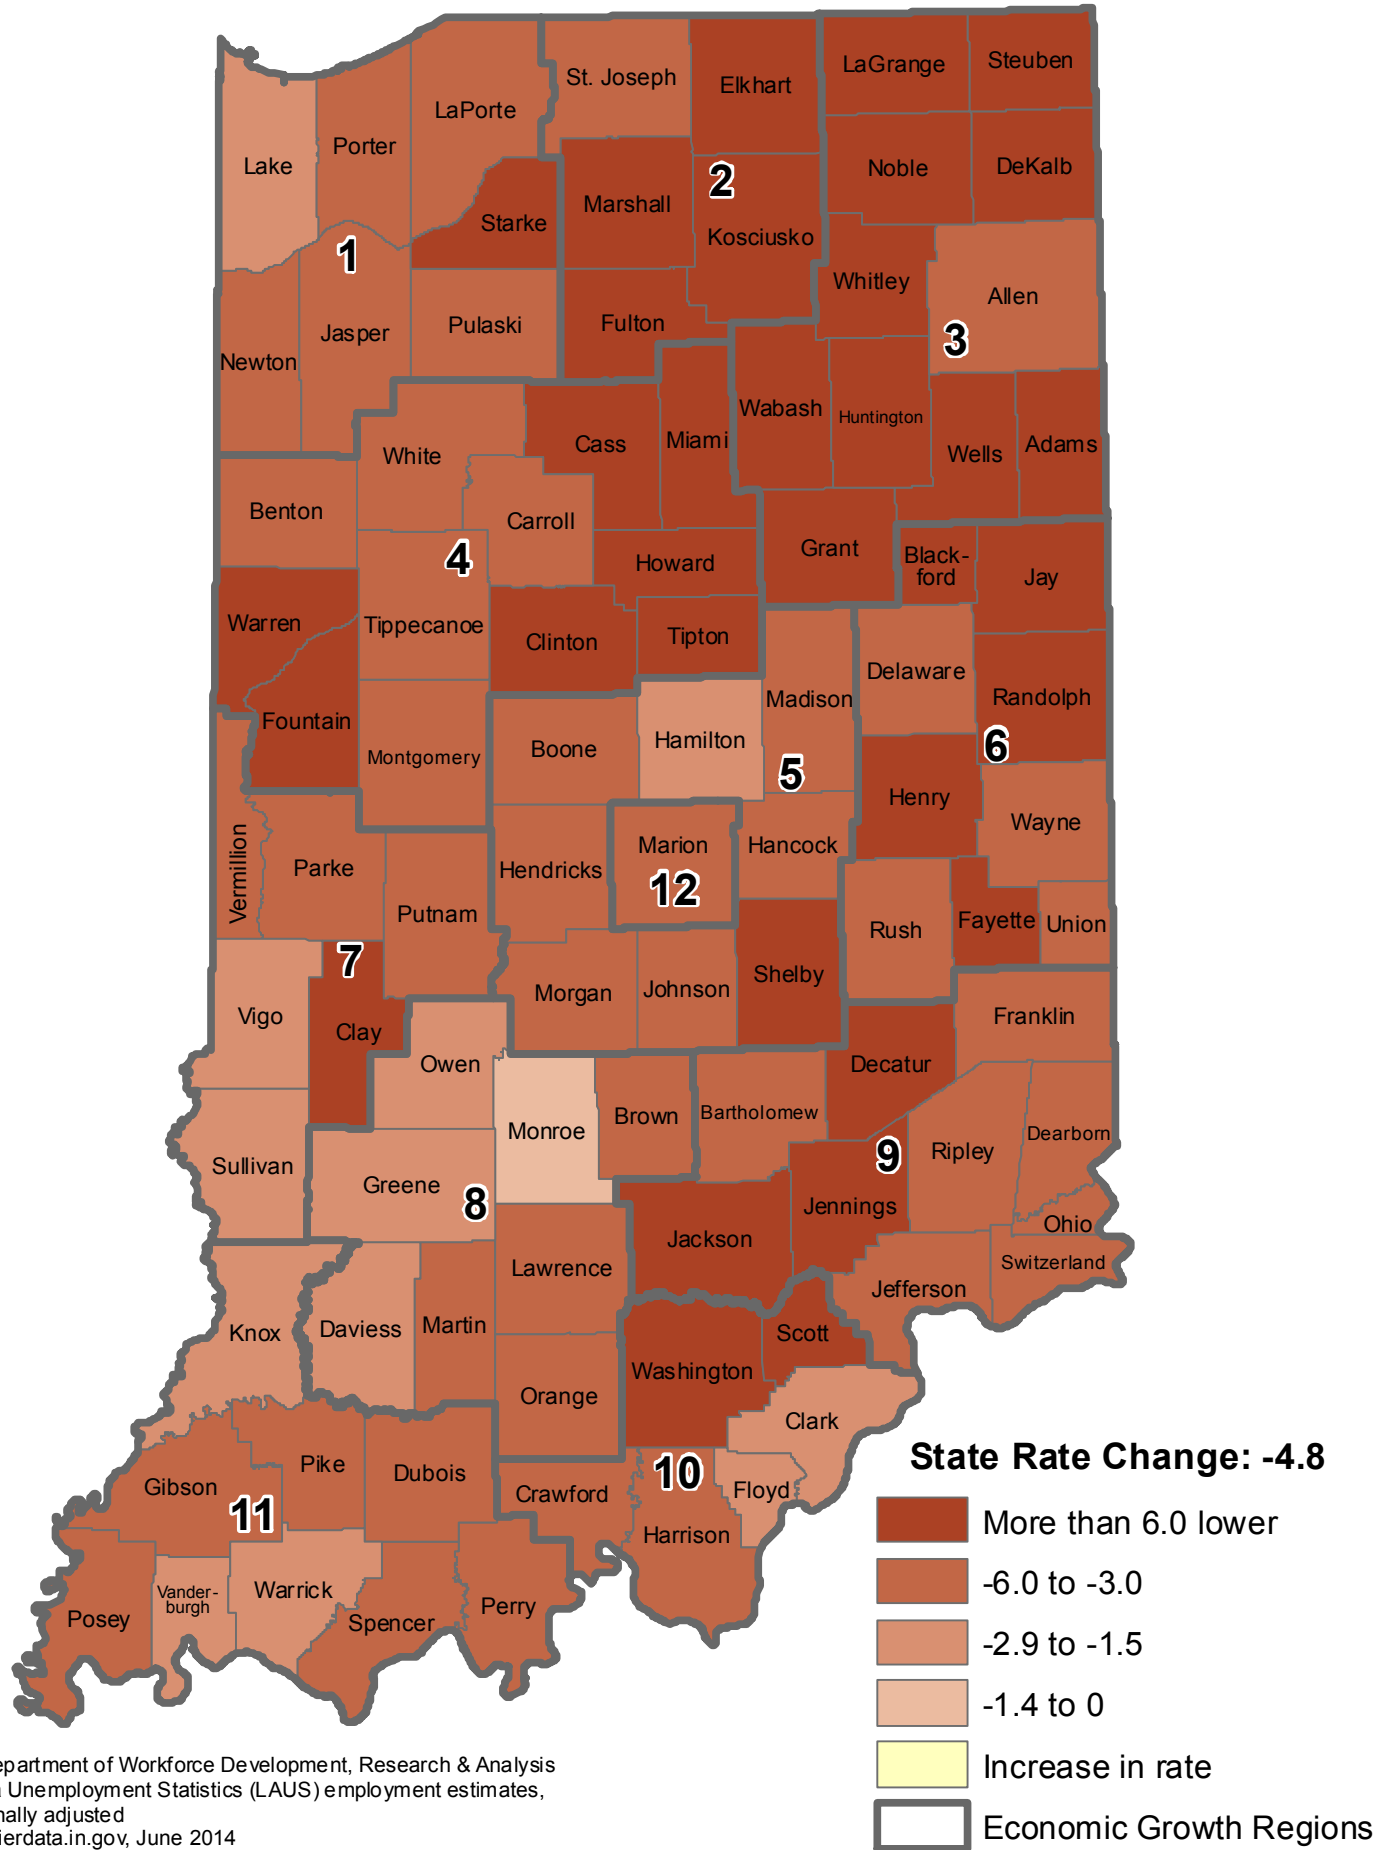

Unemployment Rate Change in Indiana May 2009 to May 2014

Indiana Department of Workforce Development, Research & Analysis
Local Area Unemployment Statistics (LAUS) employment estimates,
not seasonally adjusted
www.hoosierdata.in.gov, June 2014