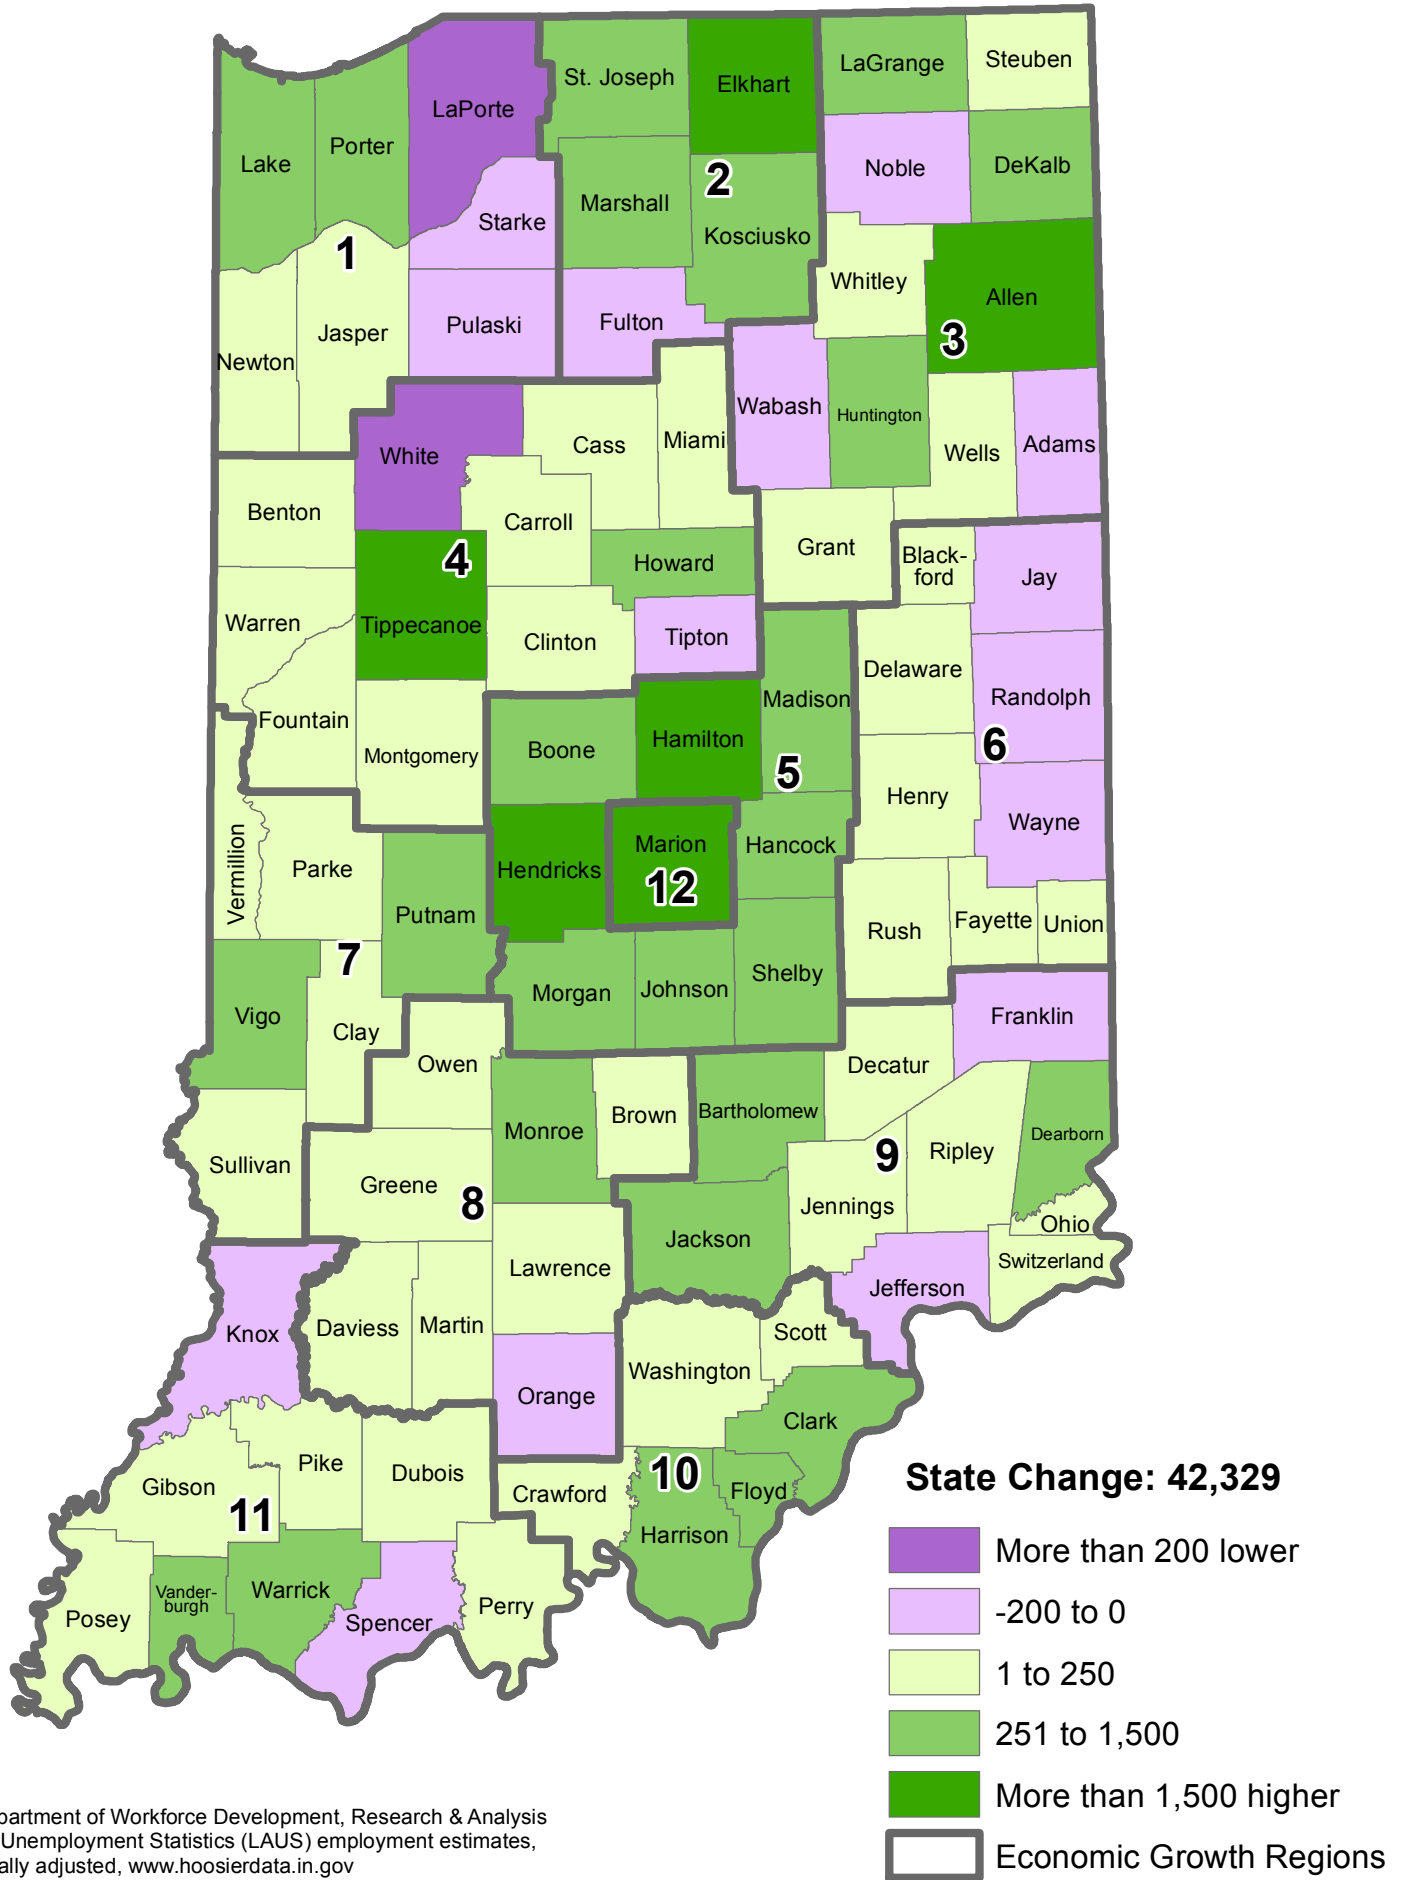

HOOSIERS BY THE NUMBERS

Your source for workforce data from the Indiana Department of Workforce Development

---

Mapping the Local Area Unemployment Statistics (LAUS)

Year-to-Year Change

Current month compared to same month one year ago

Employment Change by County	1
Employment Percent Change by County	2
Employment Change by Economic Growth Region	3
Unemployment Rate Change	4

Multi-Year Change

Current month compared to same month in 2009

Employment Change by Economic Growth Region	5
Unemployment Rate Change	6

About LAUS

The Local Area Unemployment Statistics (LAUS) program is a federal-state cooperative effort which produces monthly estimates of employment and unemployment. The estimates are based on the resident, civilian labor force in Indiana, which excludes people in institutions and in the armed forces. The most recent month of data displayed in these maps is preliminary data.

The Bureau of Labor Statistics (BLS) of the U.S. Department of Labor is responsible for the concepts, definitions, technical procedures, validation, and publication of the estimates that state employment security agencies prepare under agreement with BLS. For more information, visit www.bls.gov/lau/laufaq.htm.

Map Source: Indiana Department of Workforce Development and Bureau of Labor Statistics; maps produced by the IBRC at Indiana University.

For more information:

Please email to lmidata@dwd.in.gov

Employment Change in Indiana April 2016 to April 2017