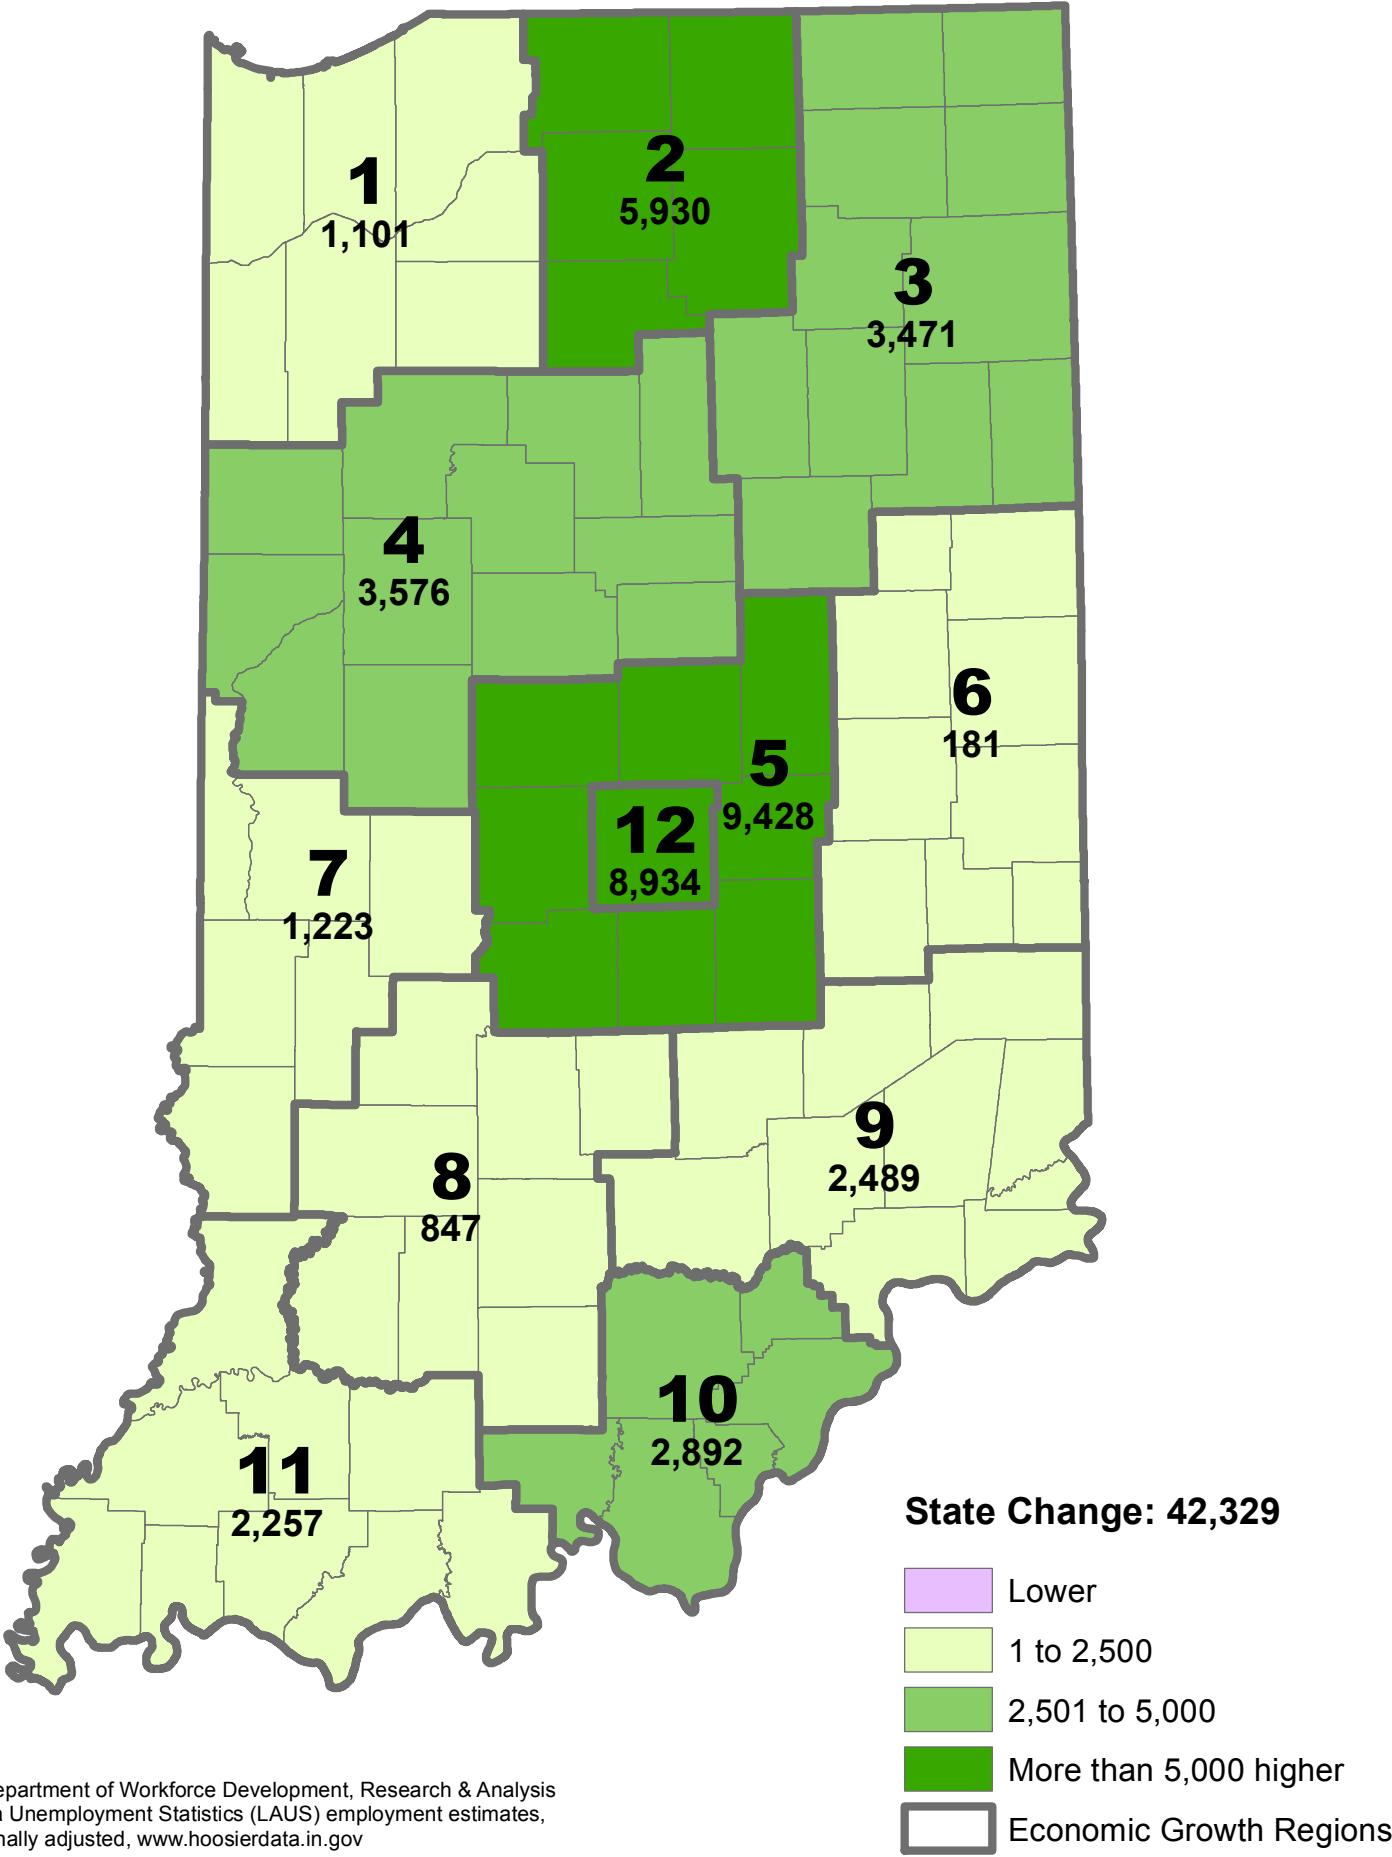

Employment Change per Economic Growth Region April 2016 to April 2017

Indiana Department of Workforce Development, Research & Analysis
Local Area Unemployment Statistics (LAUS) employment estimates,
not seasonally adjusted, www.hoosierdata.in.gov