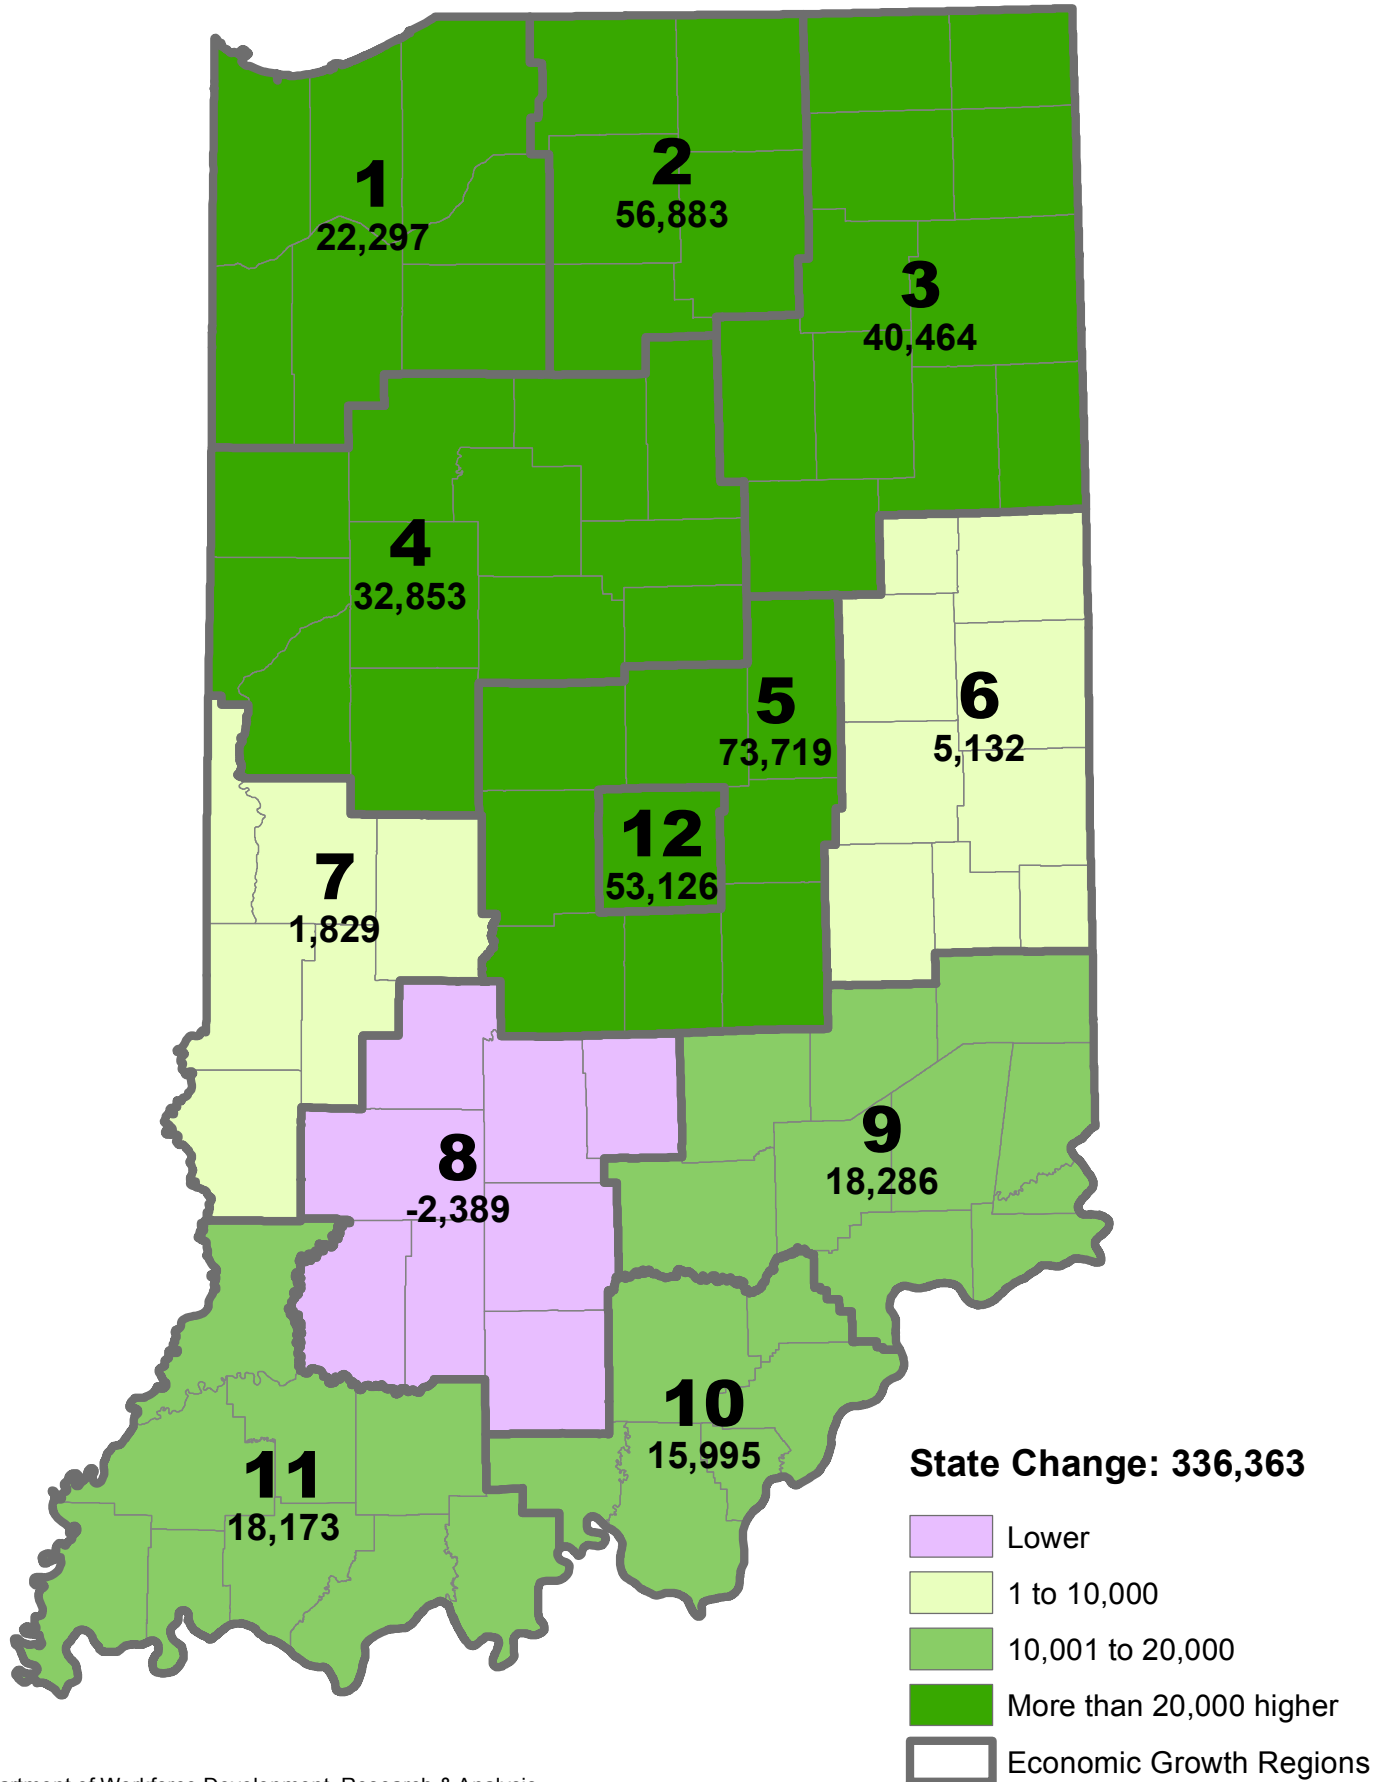

Employment Change per Economic Growth Region April 2009 to April 2017