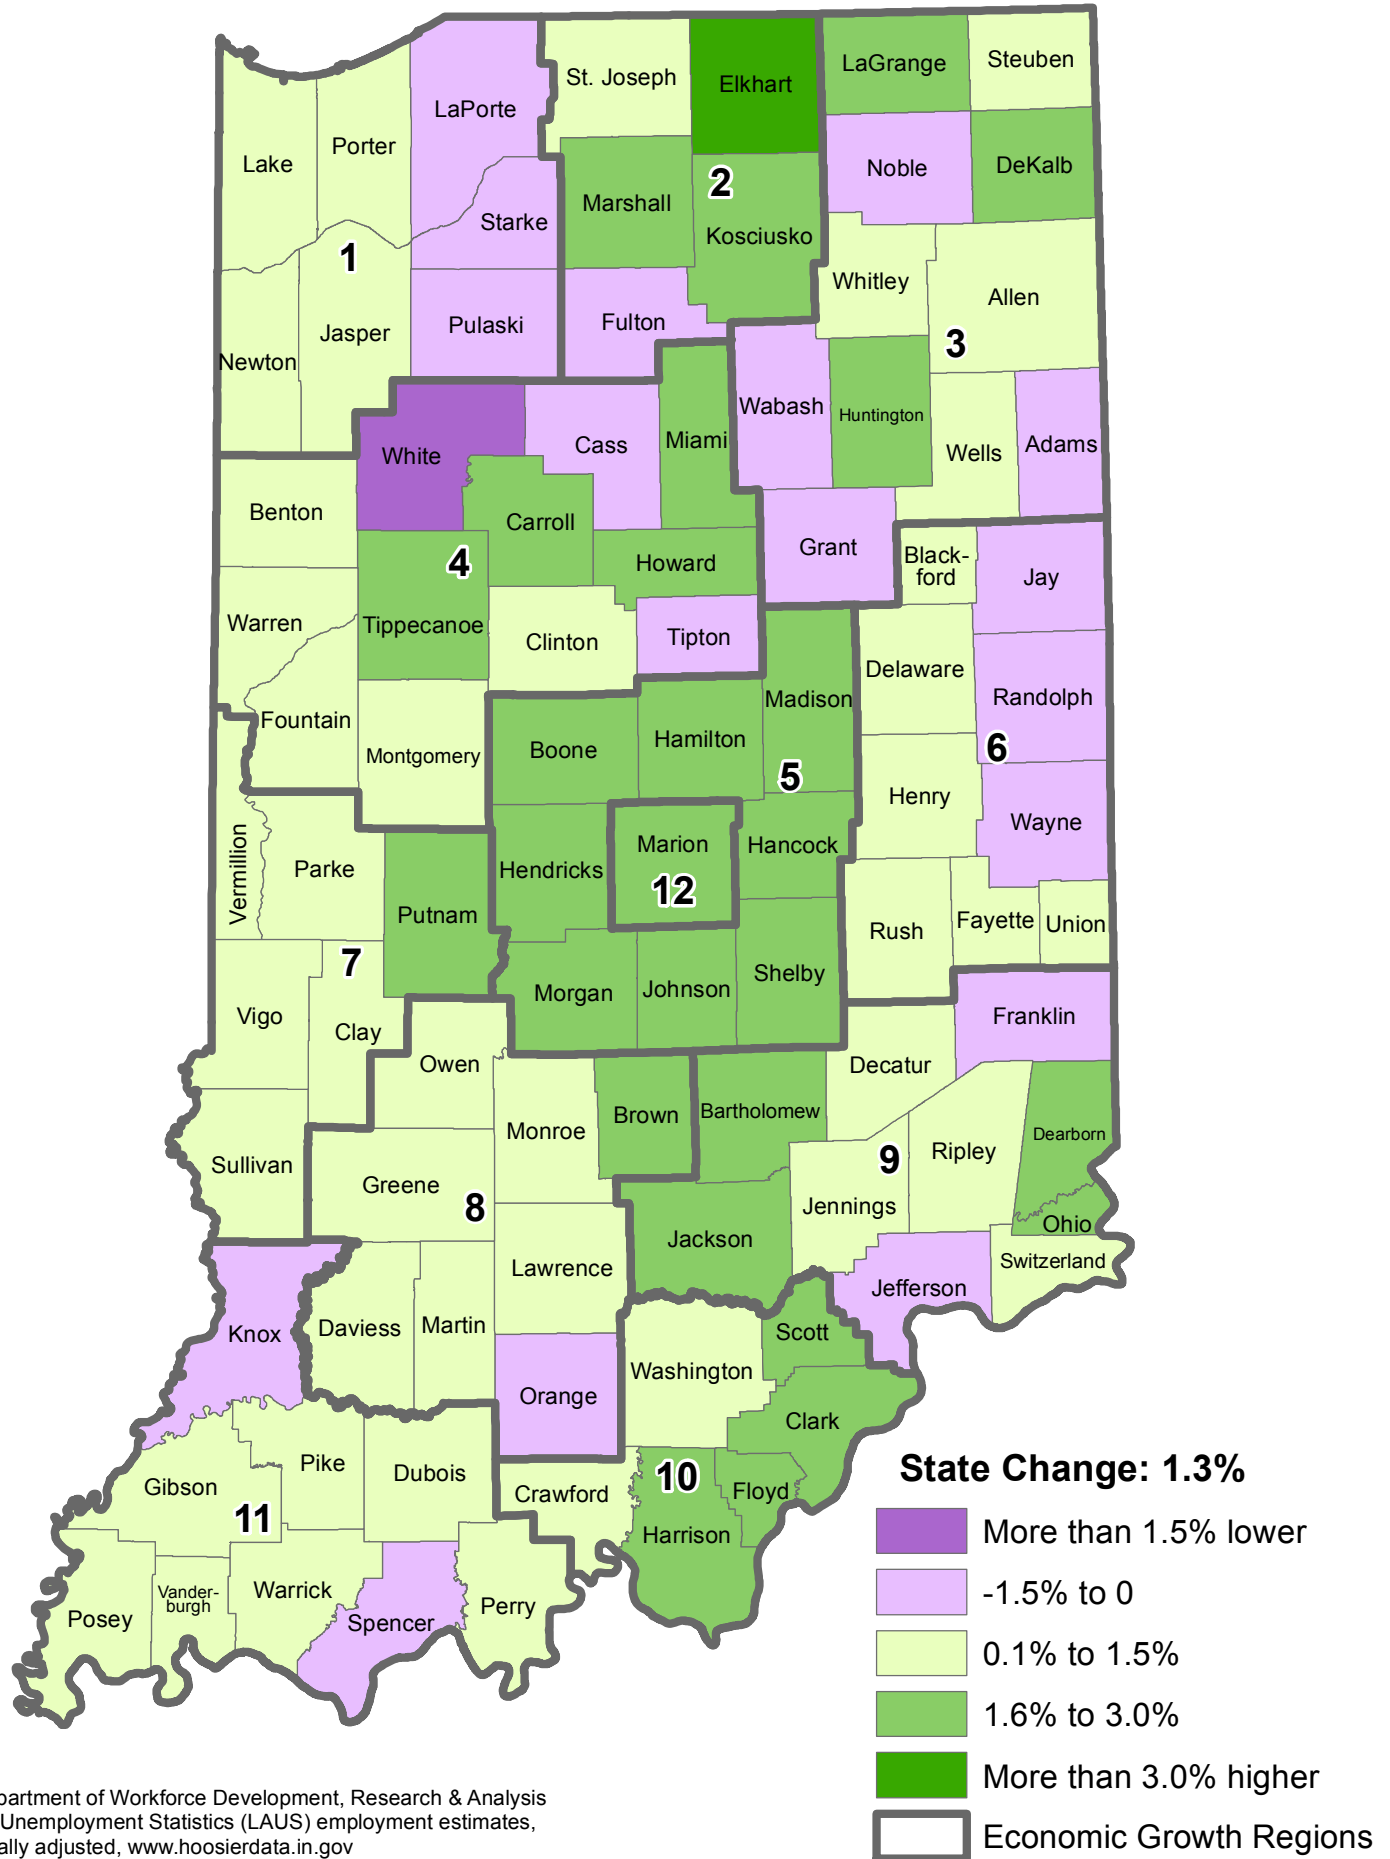

Employment Percent Change in Indiana April 2016 to April 2017