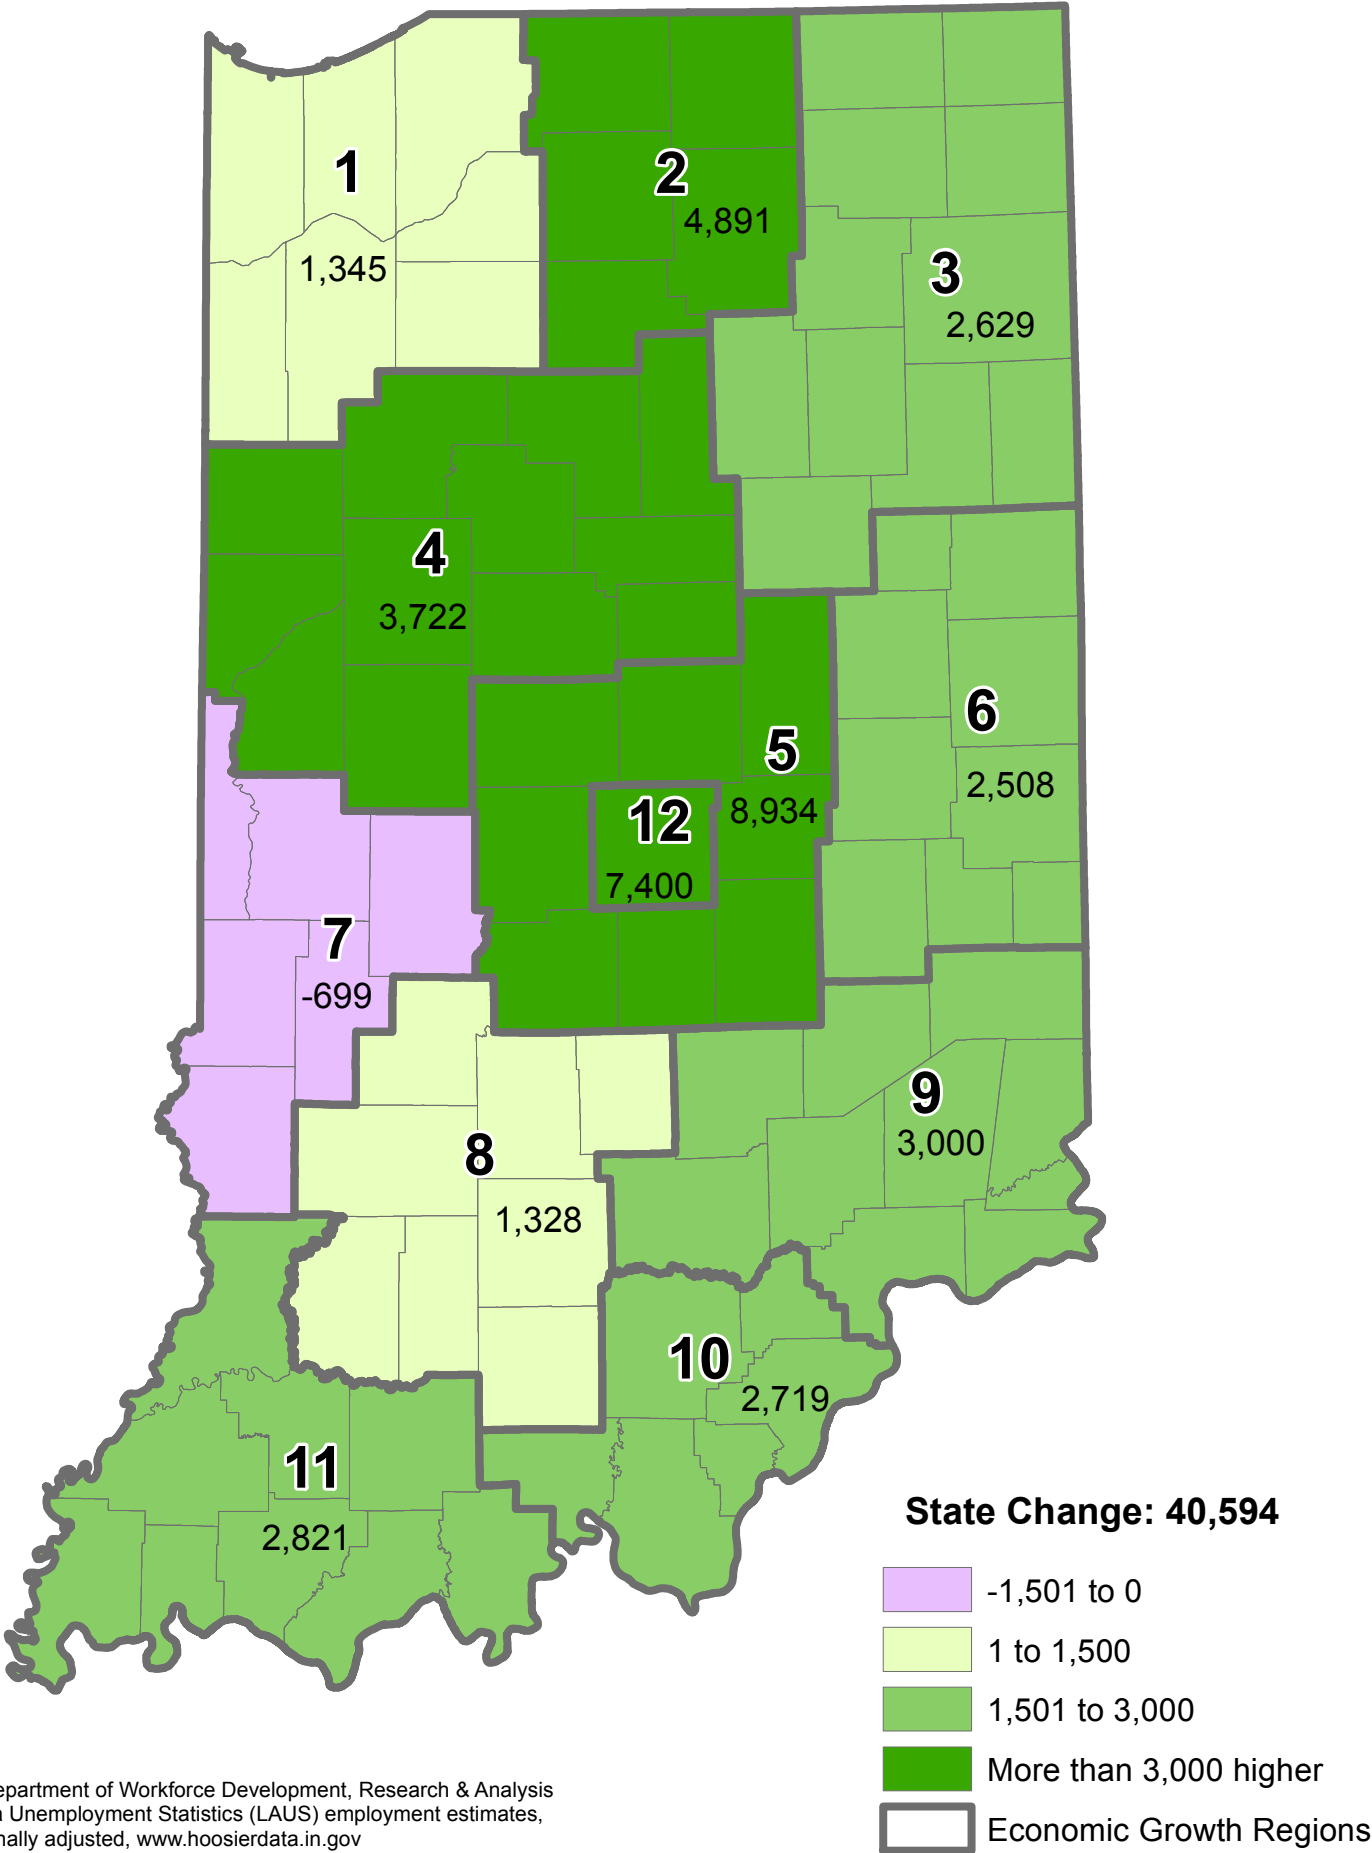

Employment Change per Economic Growth Region April 2014 to April 2015

Indiana Department of Workforce Development, Research & Analysis
Local Area Unemployment Statistics (LAUS) employment estimates,
not seasonally adjusted, www.hoosierdata.in.gov