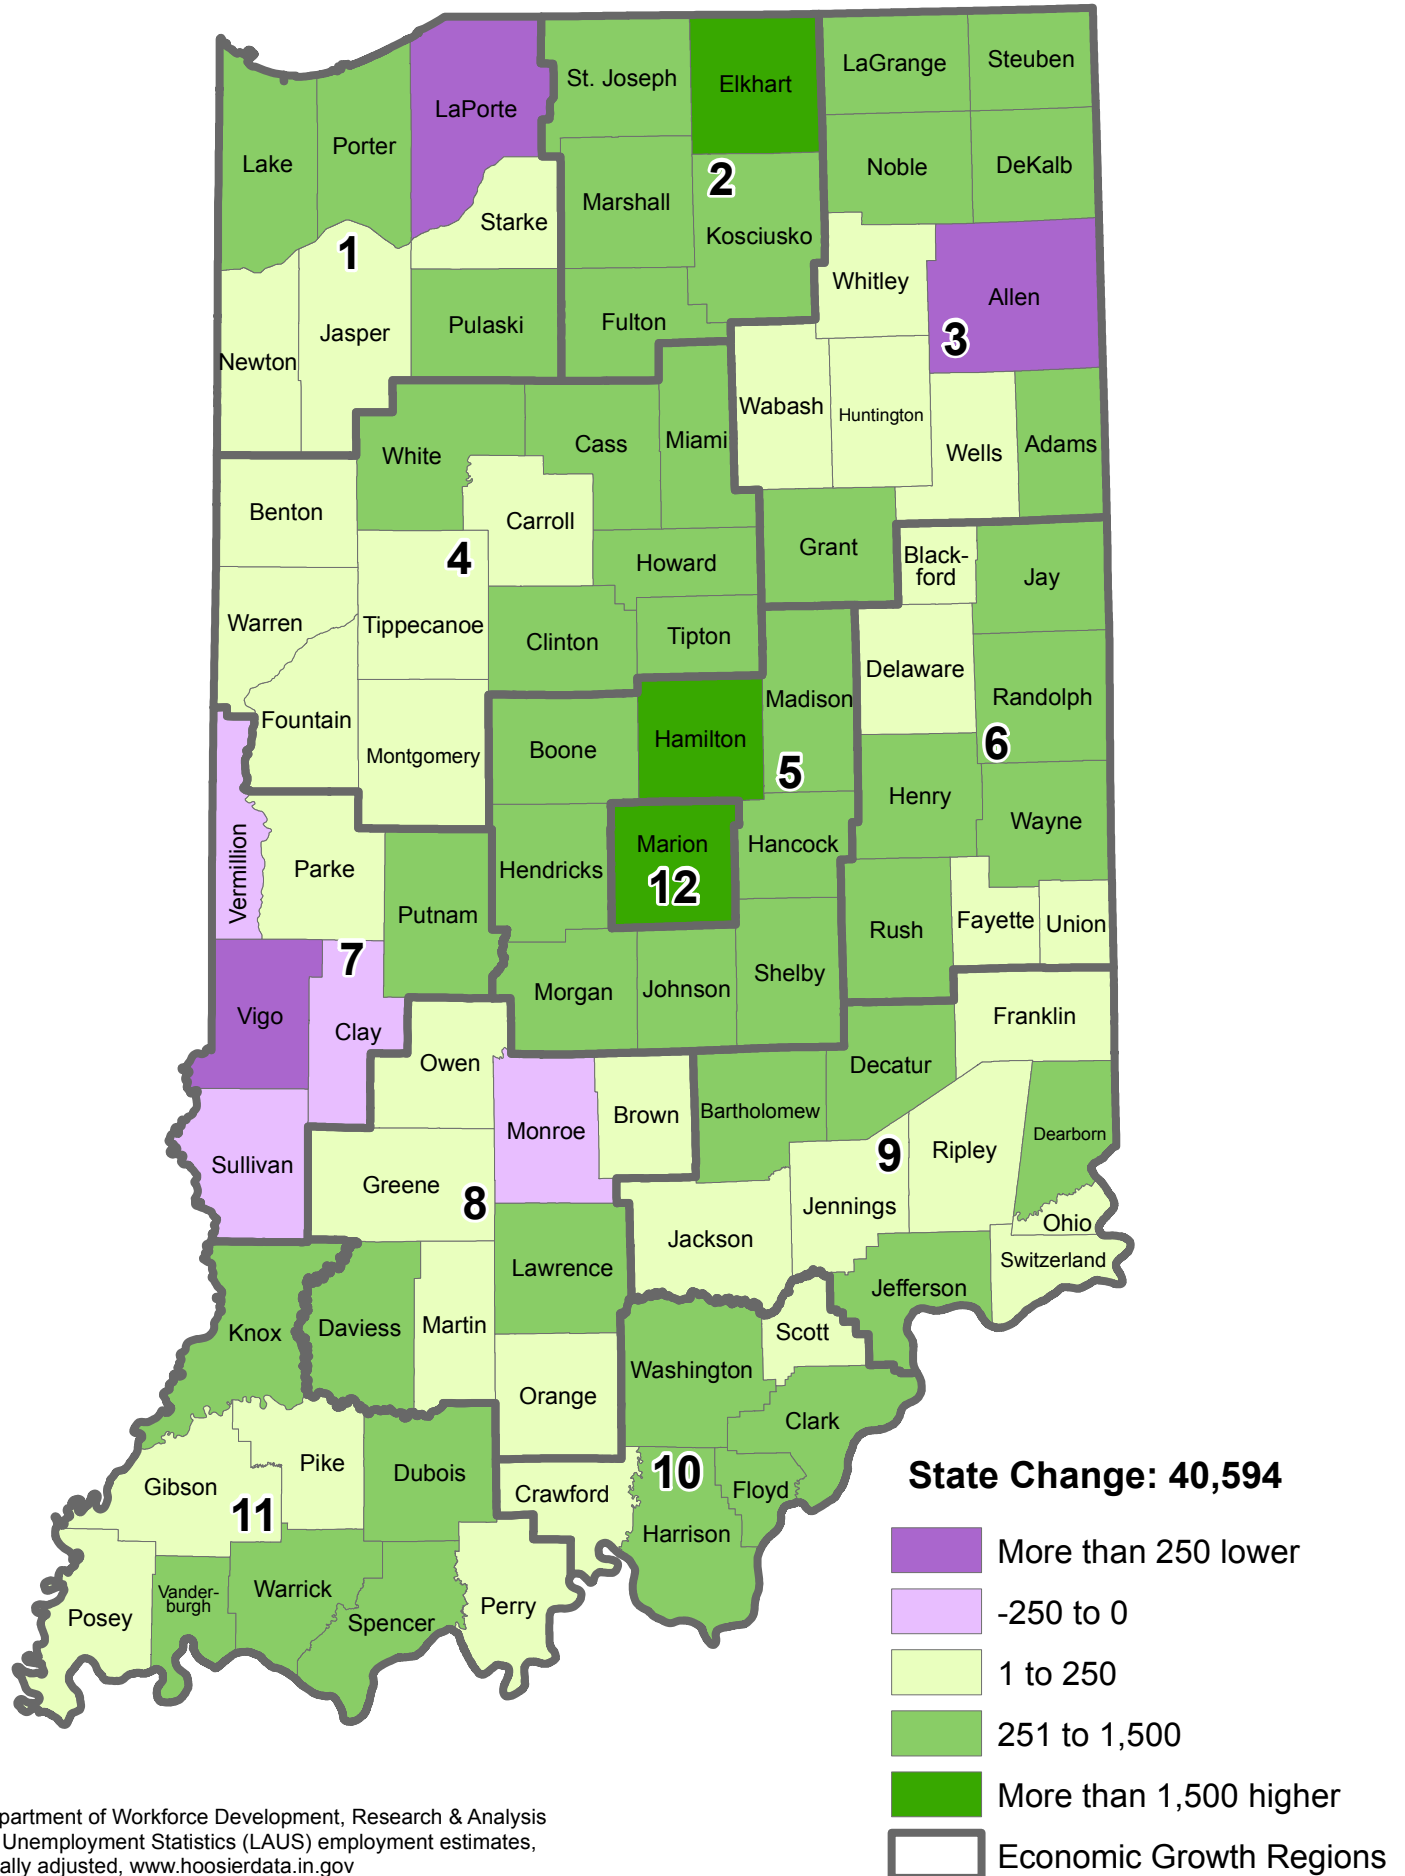

HOOSIERS BY THE NUMBERS

Your source for workforce data from the Indiana Department of Workforce Development

---

Mapping the Local Area Unemployment Statistics (LAUS)

Year-to-Year Change

Current month compared to same month one year ago

Employment Change by County	1
Employment Percent Change by County	2
Employment Change by Economic Growth Region	3
Unemployment Rate Change	4

Multi-Year Change

Current month compared to same month in 2009

Employment Change by Economic Growth Region	5
Unemployment Rate Change	6

About LAUS

The Local Area Unemployment Statistics (LAUS) program is a federal-state cooperative effort which produces monthly estimates of employment and unemployment. The estimates are based on the resident, civilian labor force in Indiana, which excludes people in institutions and in the armed forces. The most recent month of data displayed in these maps is preliminary data.

The Bureau of Labor Statistics (BLS) of the U.S. Department of Labor is responsible for the concepts, definitions, technical procedures, validation, and publication of the estimates that state employment security agencies prepare under agreement with BLS. For more information, visit www.bls.gov/lau/laufaq.htm.

Map Source: Indiana Department of Workforce Development and Bureau of Labor Statistics; maps produced by the IBRC at Indiana University.

For more information:

Please email to lmidata@dwd.in.gov

Employment Change in Indiana April 2014 to April 2015