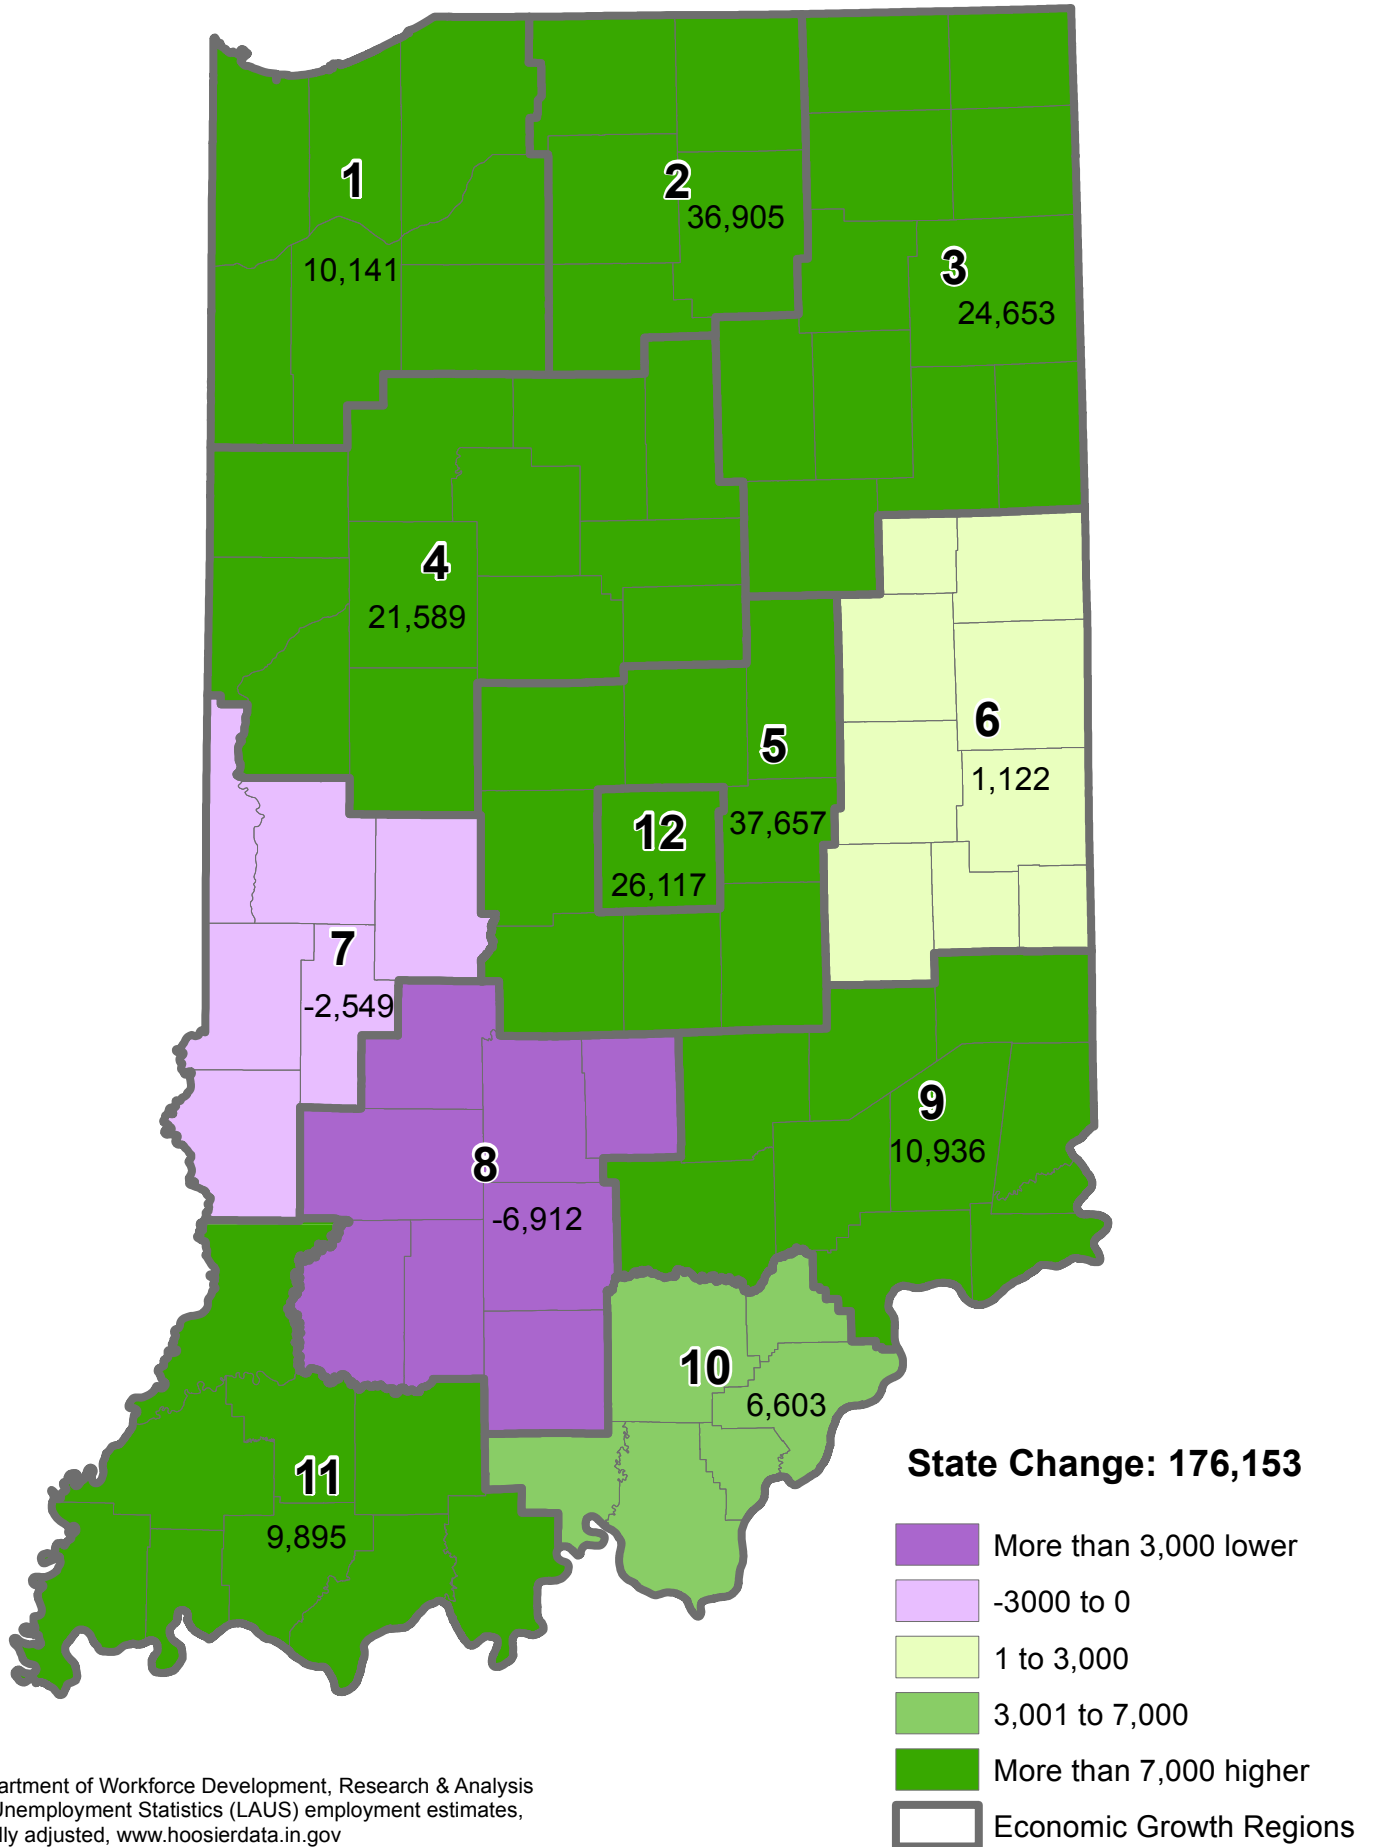

Employment Change by County	1
Employment Percent Change by County	2
Employment Change by Economic Growth Region	3
Unemployment Rate Change	4

Multi-Year Change

Current month compared to same month in 2009

Map Source: Indiana Department of Workforce Development and Bureau of Labor Statistics; maps produced by the IBRC at Indiana University.

For more information:

Please email to lmidata@dwd.in.gov

Employment Change in Indiana April 2014 to April 2015

Unemployment Rate Change in Indiana April 2014 to April 2015

Employment Change per Economic Growth Region April 2009 to April 2015

Unemployment Rate Change in Indiana April 2009 to April 2015