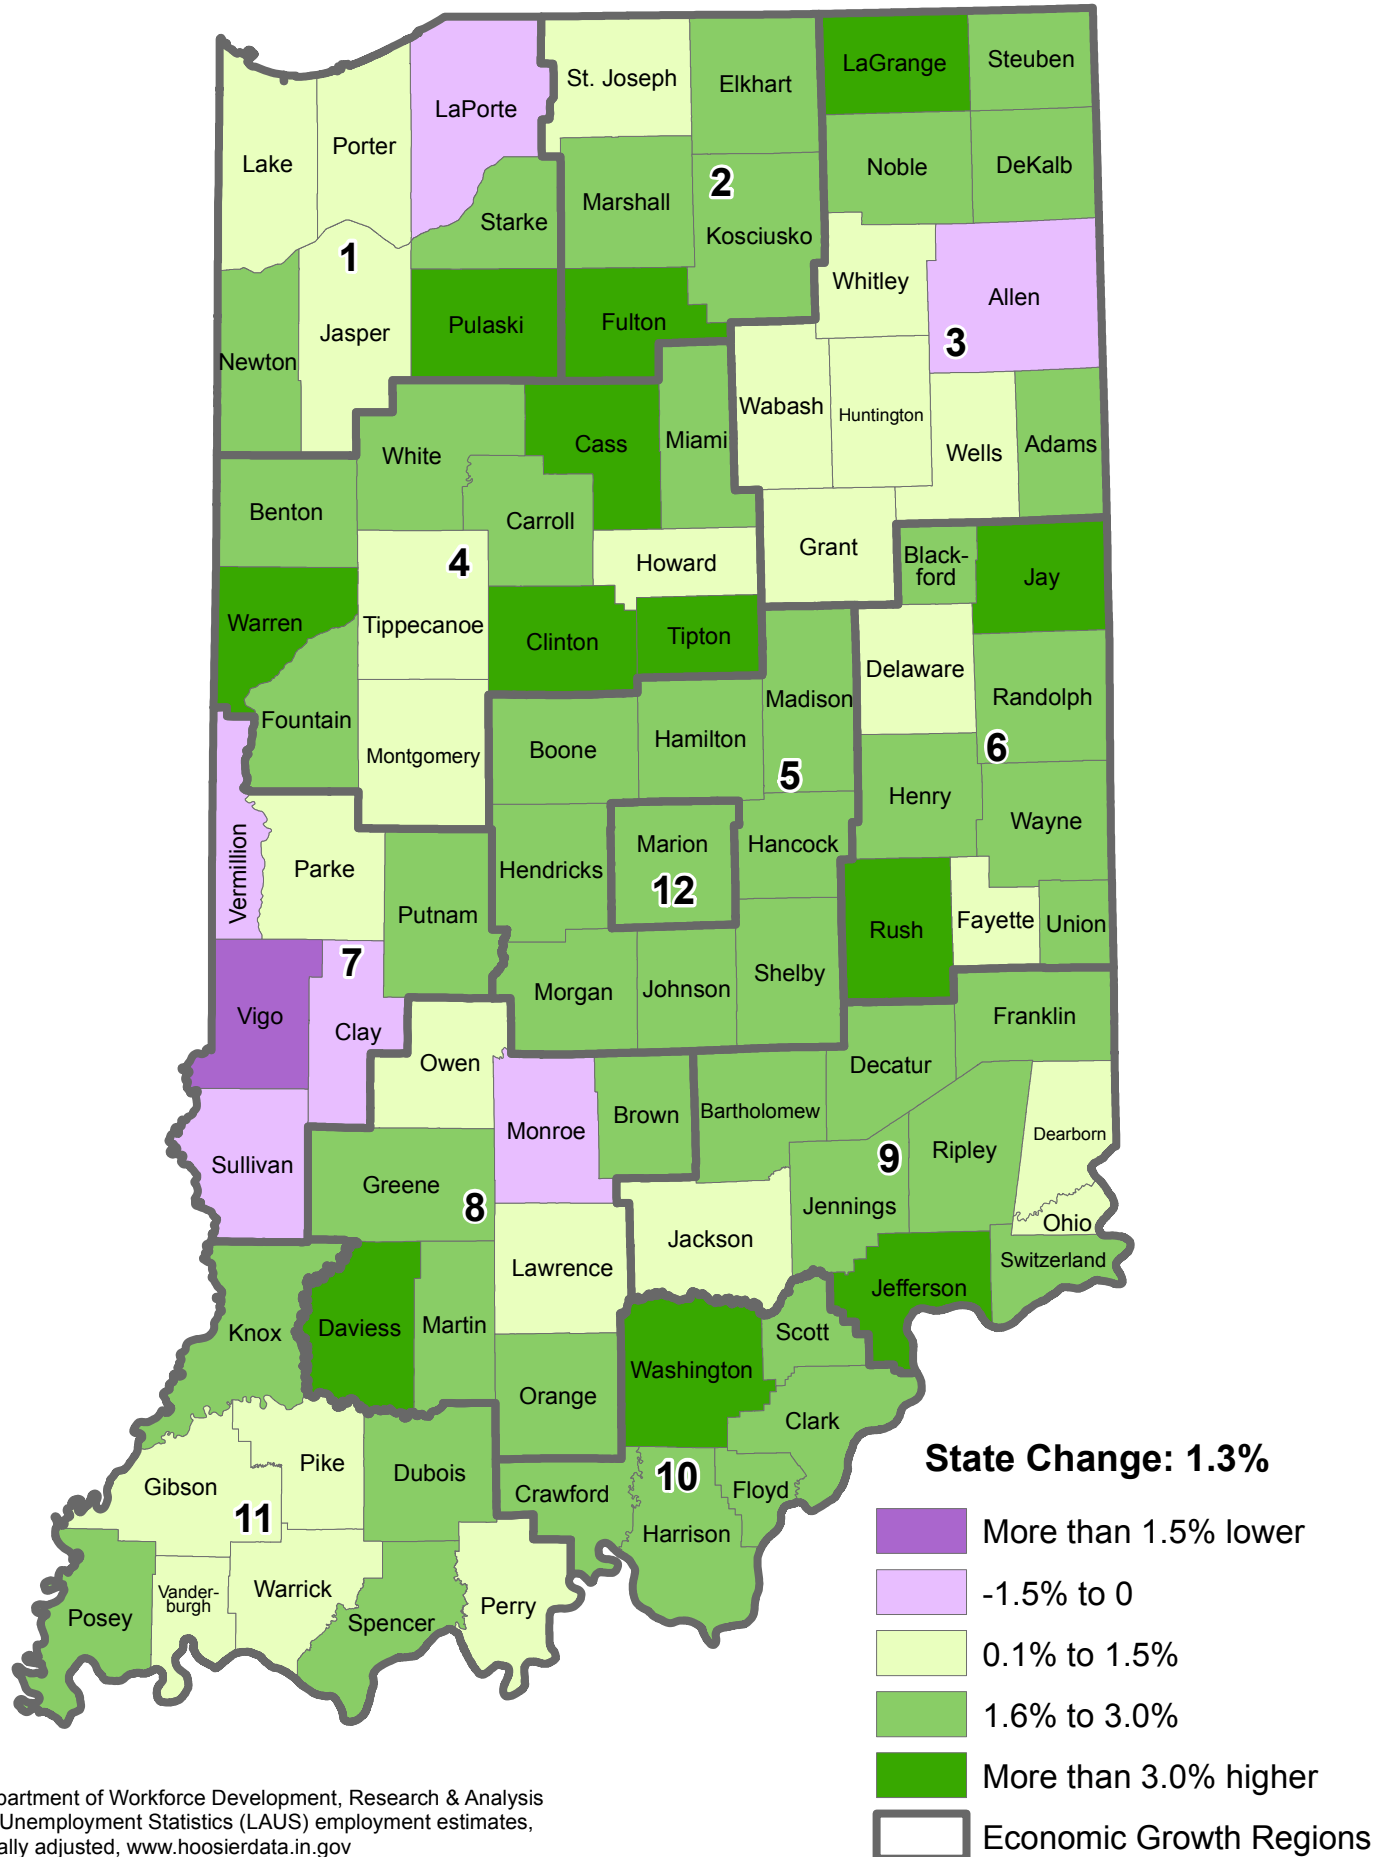

Employment Percent Change in Indiana April 2014 to April 2015