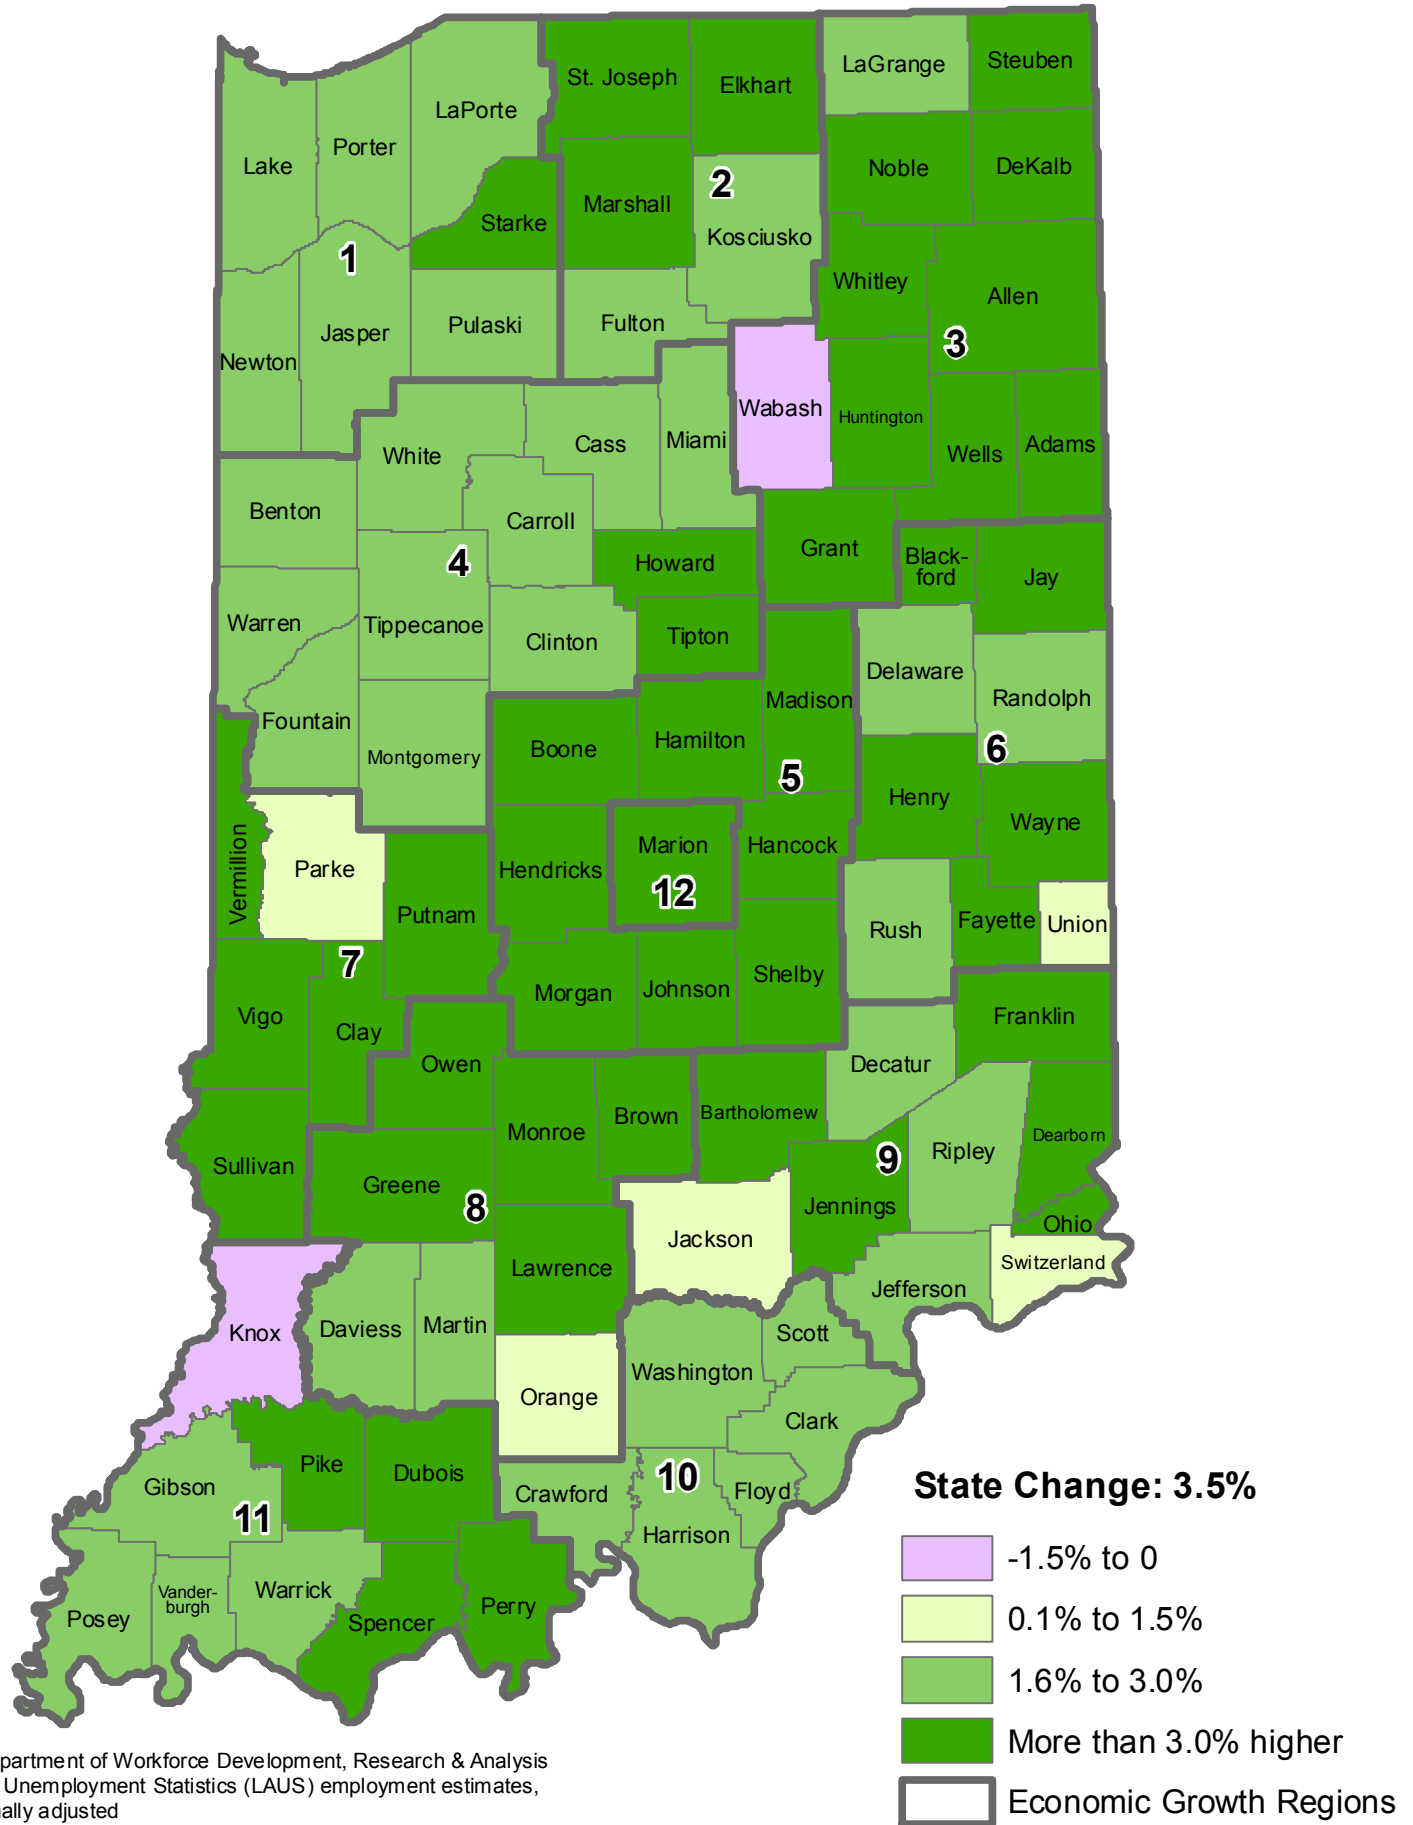

Employment Percent Change in Indiana April 2013 to April 2014