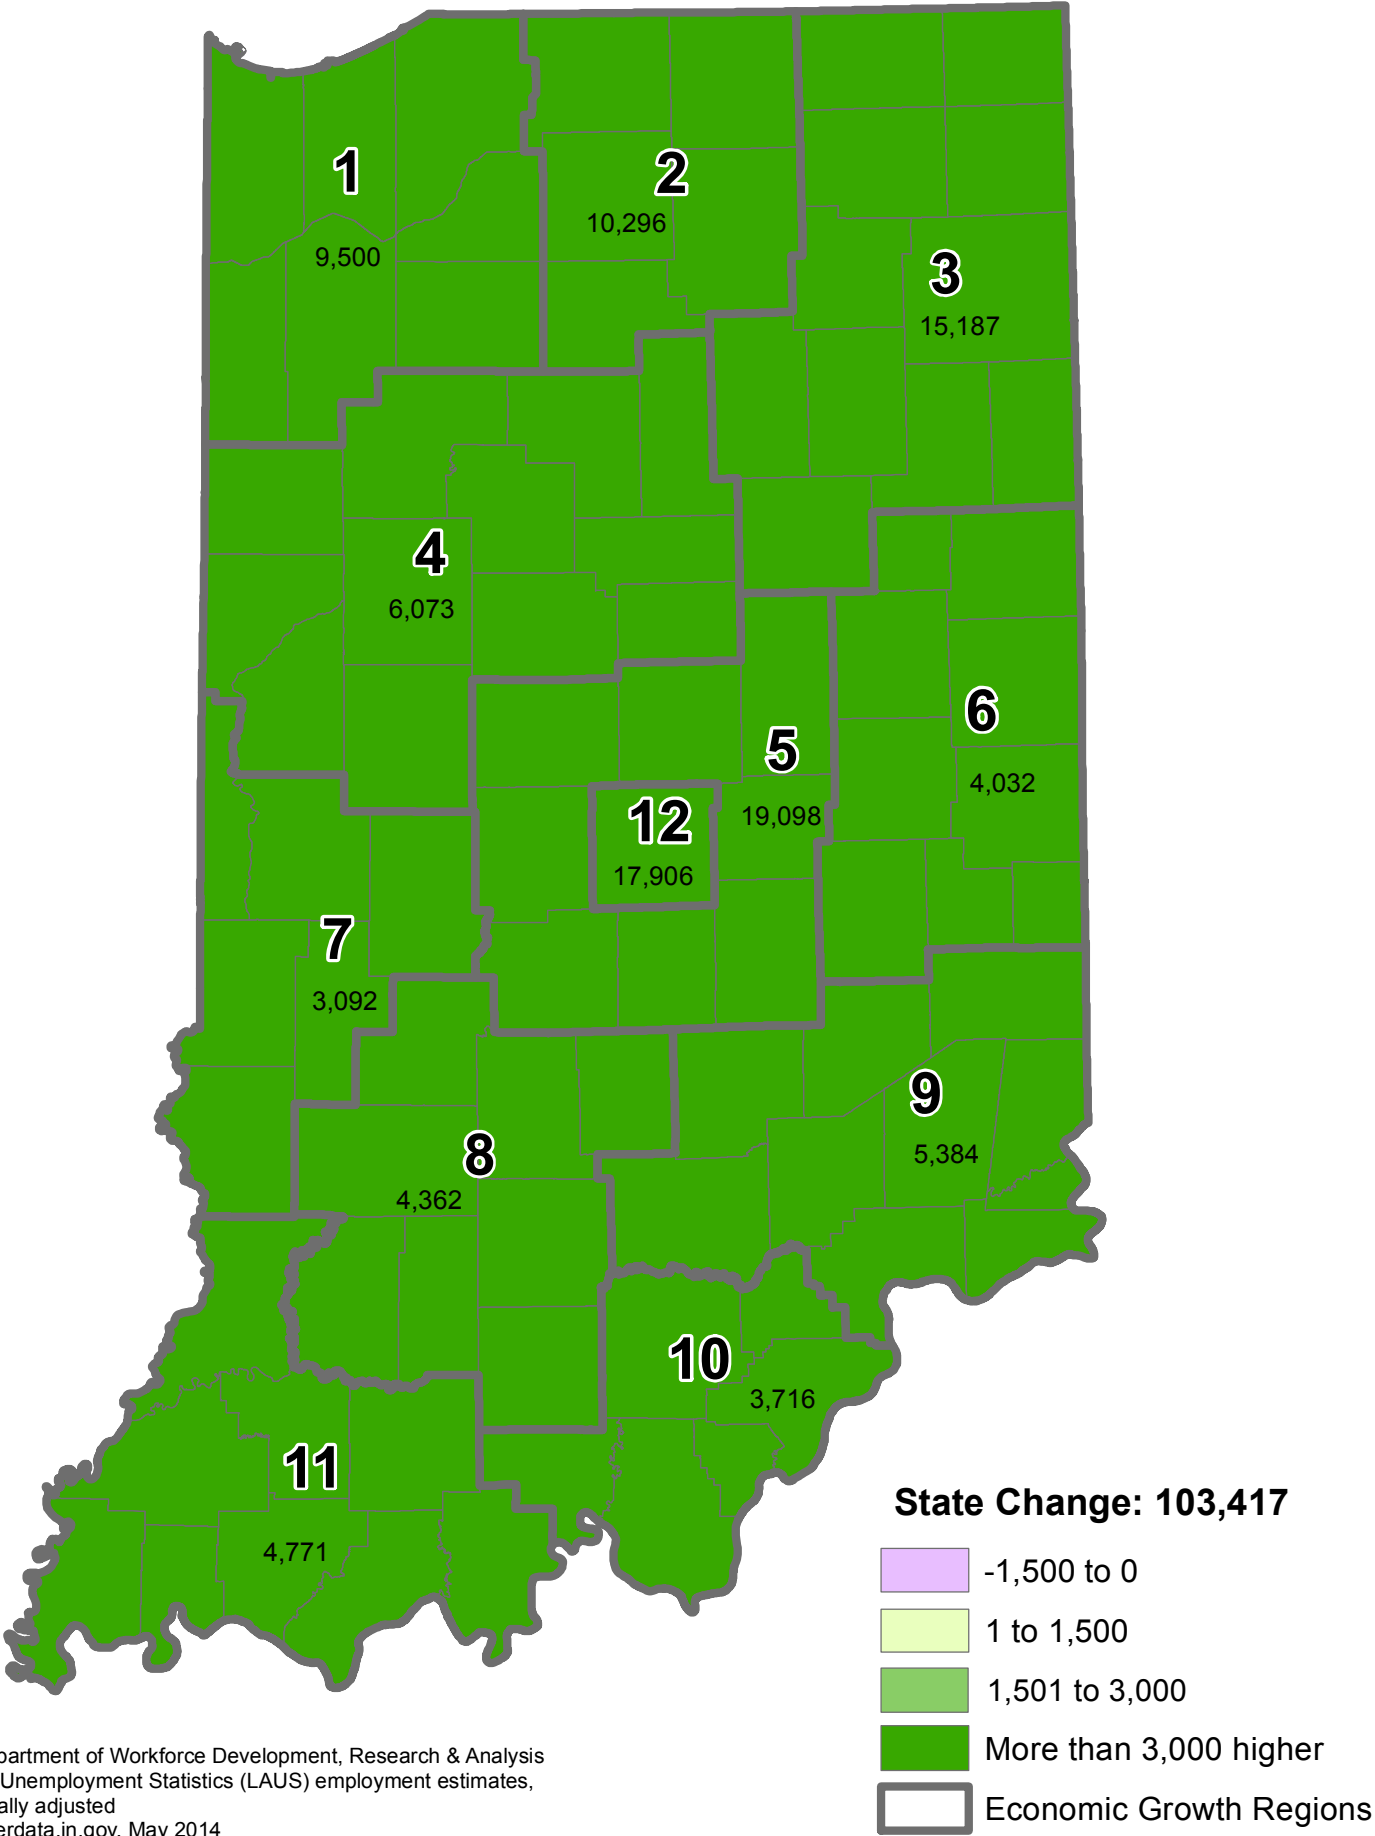

Employment Change per Economic Growth Region April 2013 to April 2014

Indiana Department of Workforce Development, Research & Analysis
Local Area Unemployment Statistics (LAUS) employment estimates,
not seasonally adjusted
www.hoosierdata.in.gov, May 2014