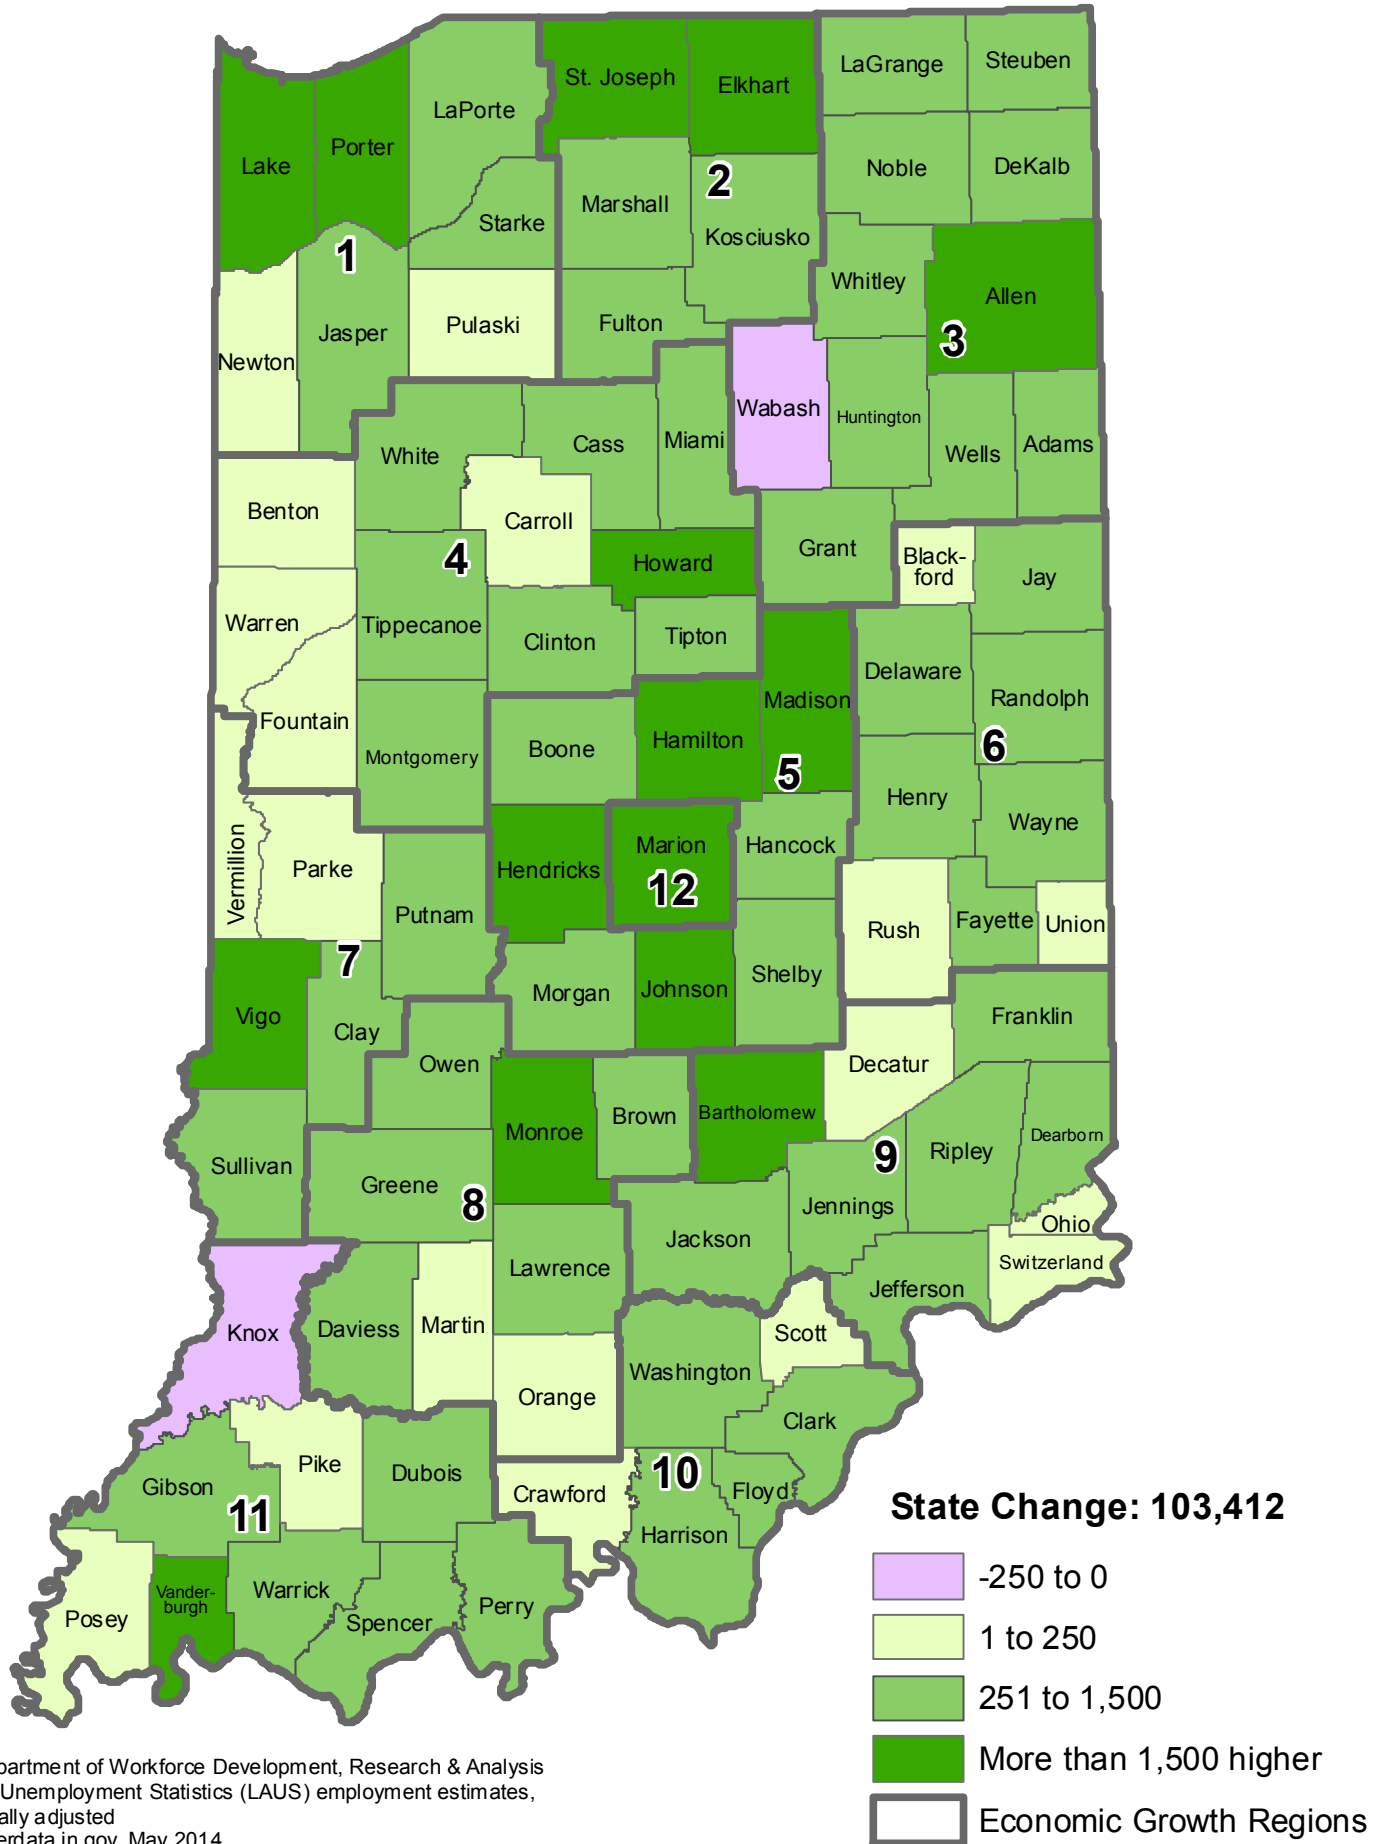

HOOSIERS BY THE NUMBERS

Your source for workforce data from the Indiana Department of Workforce Development

---

Mapping the Local Area Unemployment Statistics (LAUS)

Year-to-Year Change

Current month compared to same month one year ago

Employment Change by County	1
Employment Percent Change by County	2
Employment Change by Economic Growth Region	3
Unemployment Rate Change	4

Multi-Year Change

Current month compared to same month in 2009

Employment Change by Economic Growth Region	5
Unemployment Rate Change	6

About LAUS

The Local Area Unemployment Statistics (LAUS) program is a federal-state cooperative effort which produces monthly estimates of employment and unemployment. The estimates are based on the resident, civilian labor force in Indiana, which excludes people in institutions and in the armed forces. The most recent month of data displayed in these maps is preliminary data.

The Bureau of Labor Statistics (BLS) of the U.S. Department of Labor is responsible for the concepts, definitions, technical procedures, validation, and publication of the estimates that state employment security agencies prepare under agreement with BLS. For more information, visit www.bls.gov/lau/laufaq.htm.

Map Source: Indiana Department of Workforce Development and Bureau of Labor Statistics; maps produced by the IBRC at Indiana University.

For more information:

Please email to lmidata@dwd.in.gov

Employment Change in Indiana April 2013 to April 2014