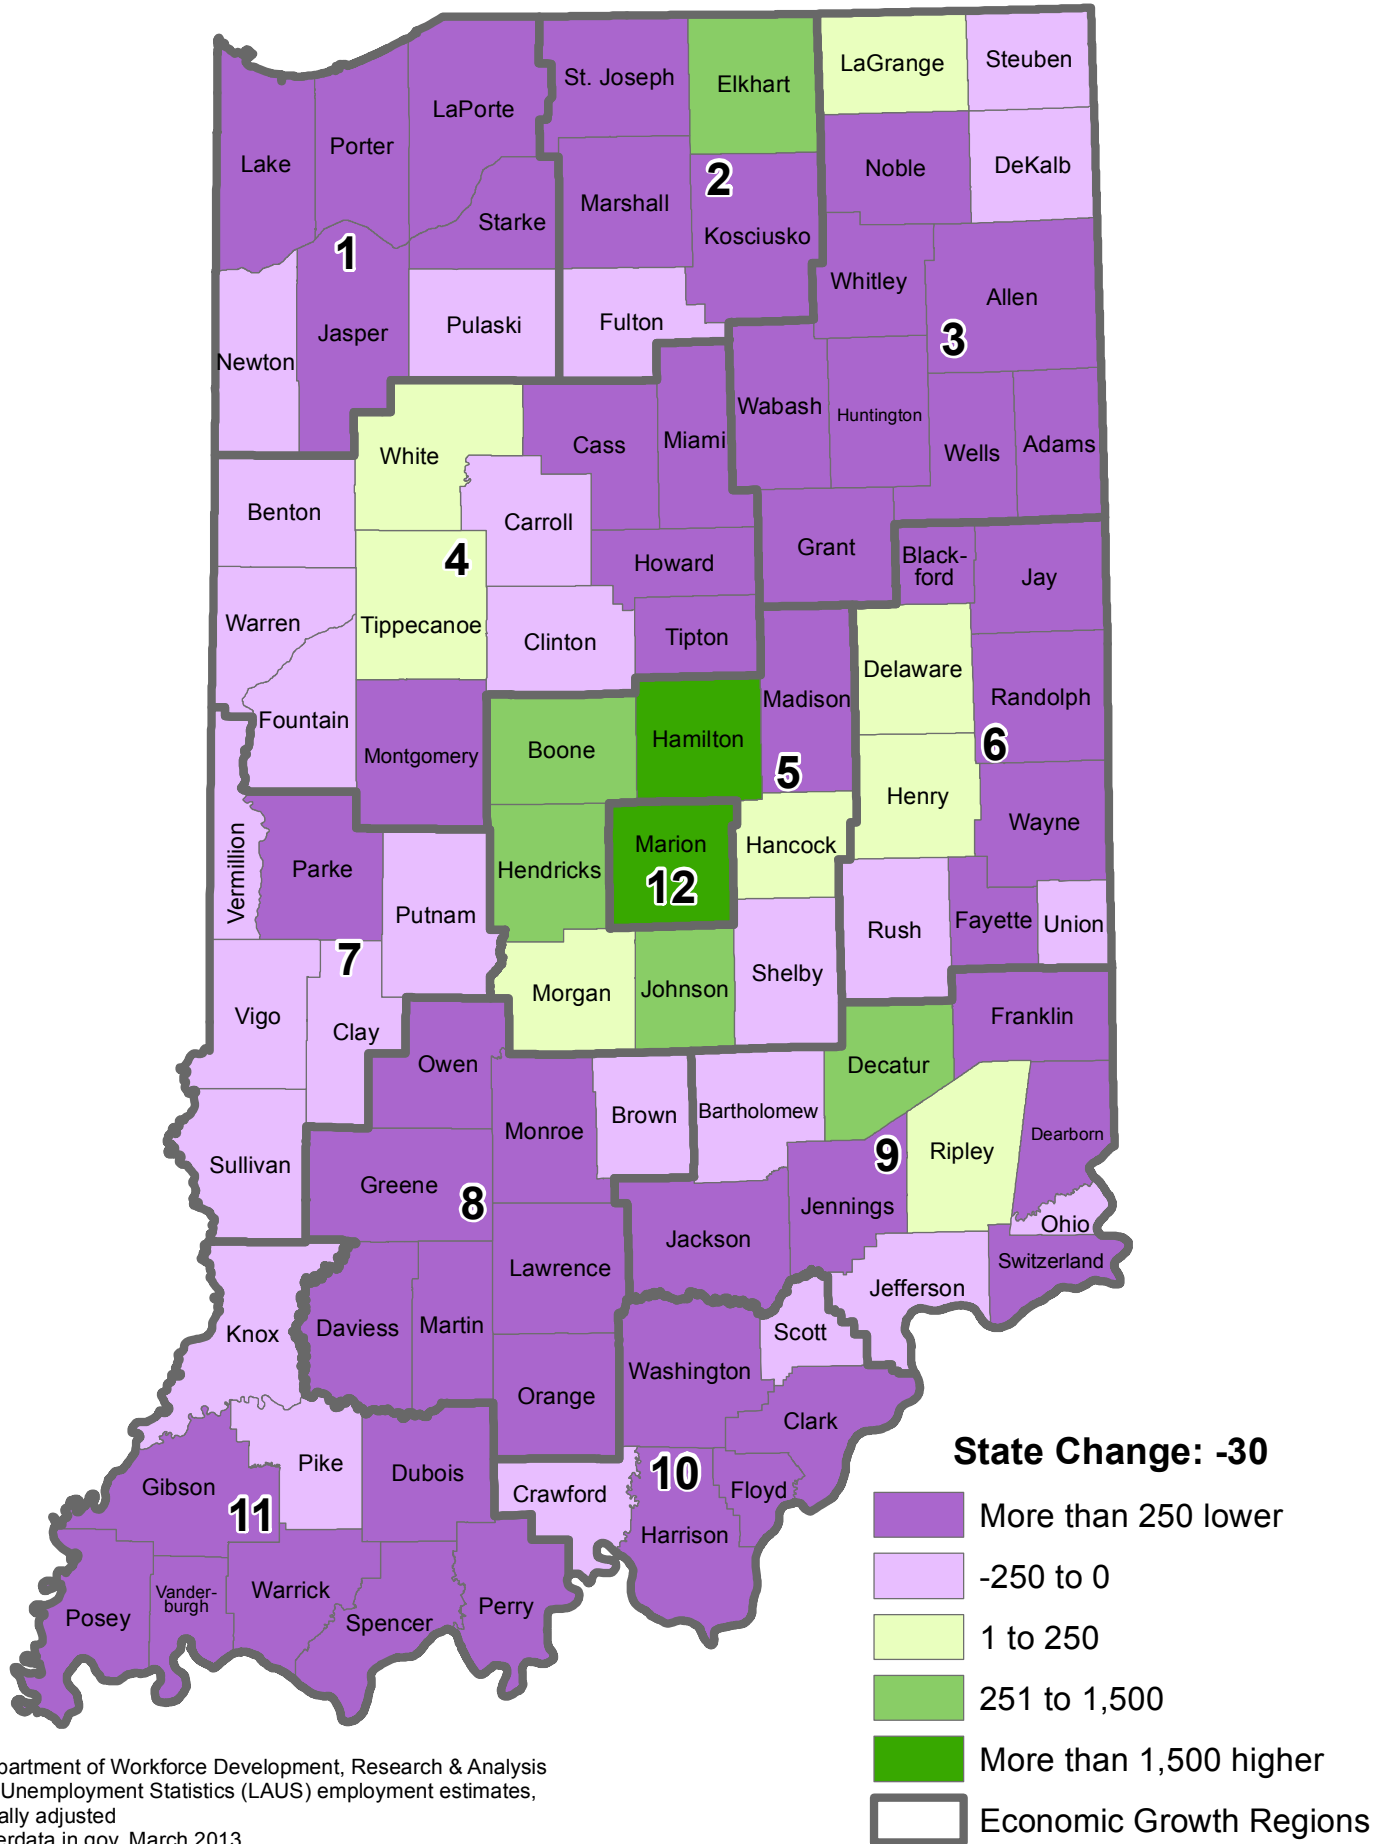

HOOSIERS BY THE NUMBERS

Your source for workforce data from the Indiana Department of Workforce Development

---

Mapping the Local Area Unemployment Statistics (LAUS)

Year-to-Year Change

Current month compared to same month one year ago

Employment Change by County	1
Employment Percent Change by County	2
Employment Change by Economic Growth Region	3
Unemployment Rate Change	4

Multi-Year Change

Current month compared to same month in 2009

Employment Change by Economic Growth Region	5
Unemployment Rate Change	6

About LAUS

The Local Area Unemployment Statistics (LAUS) program is a federal-state cooperative effort which produces monthly estimates of employment and unemployment. The estimates are based on the resident, civilian labor force in Indiana, which excludes people in institutions and in the armed forces. The most recent month of data displayed in these maps is preliminary data.

The Bureau of Labor Statistics (BLS) of the U.S. Department of Labor is responsible for the concepts, definitions, technical procedures, validation, and publication of the estimates that state employment security agencies prepare under agreement with BLS. For more information, visit www.bls.gov/lau/laufaq.htm.

Map Source: Indiana Department of Workforce Development and Bureau of Labor Statistics; maps produced by the IBRC at Indiana University.

For more information:

Please email to lmidata@dwd.in.gov

Employment Change in Indiana January 2012 to January 2013