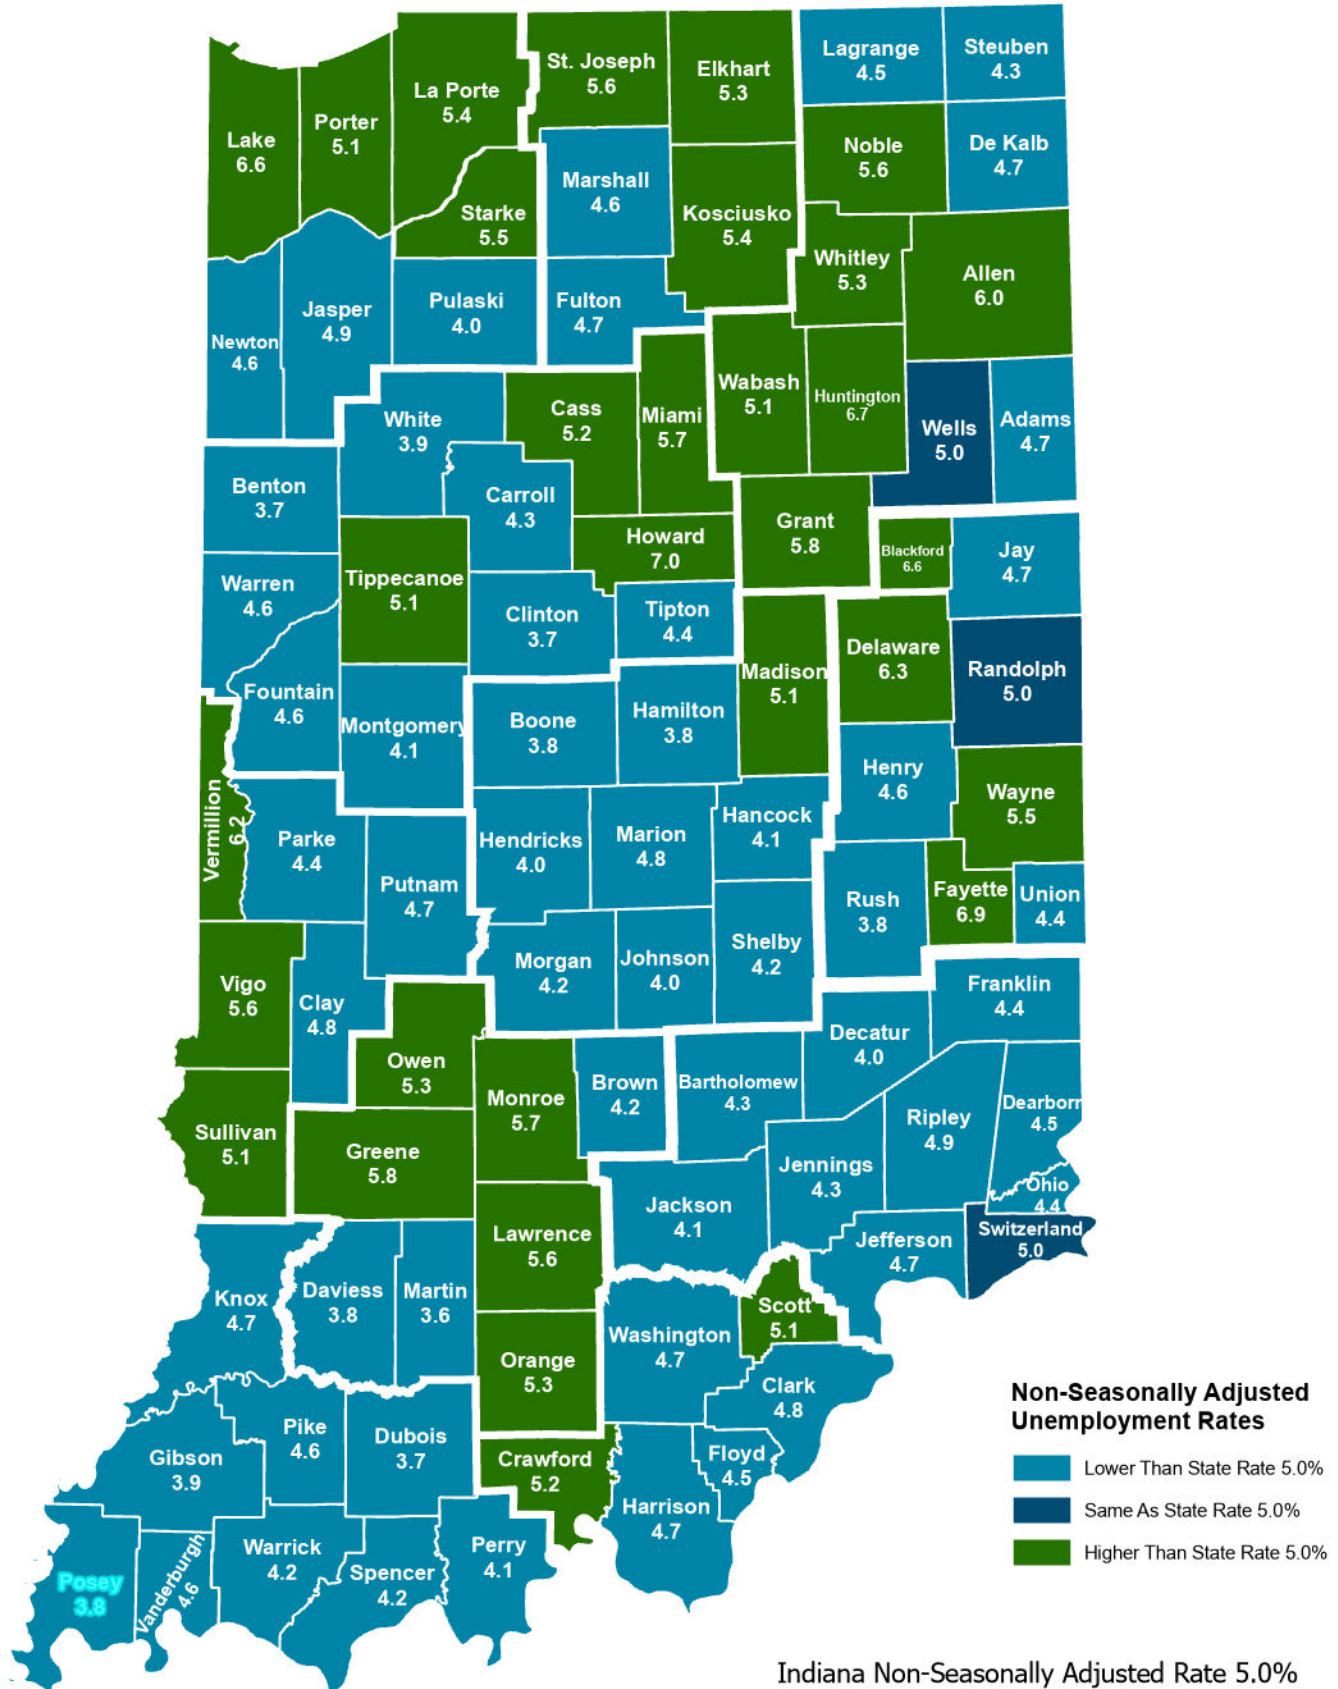

County Unemployment Rates July 2024 - Non Seasonally Adjusted

Indiana Non-Seasonally Adjusted Rate 5.0%
 Indiana Seasonally Adjusted Rate 4.0%
 Source: DWD, Local Area Unemployment Statistics