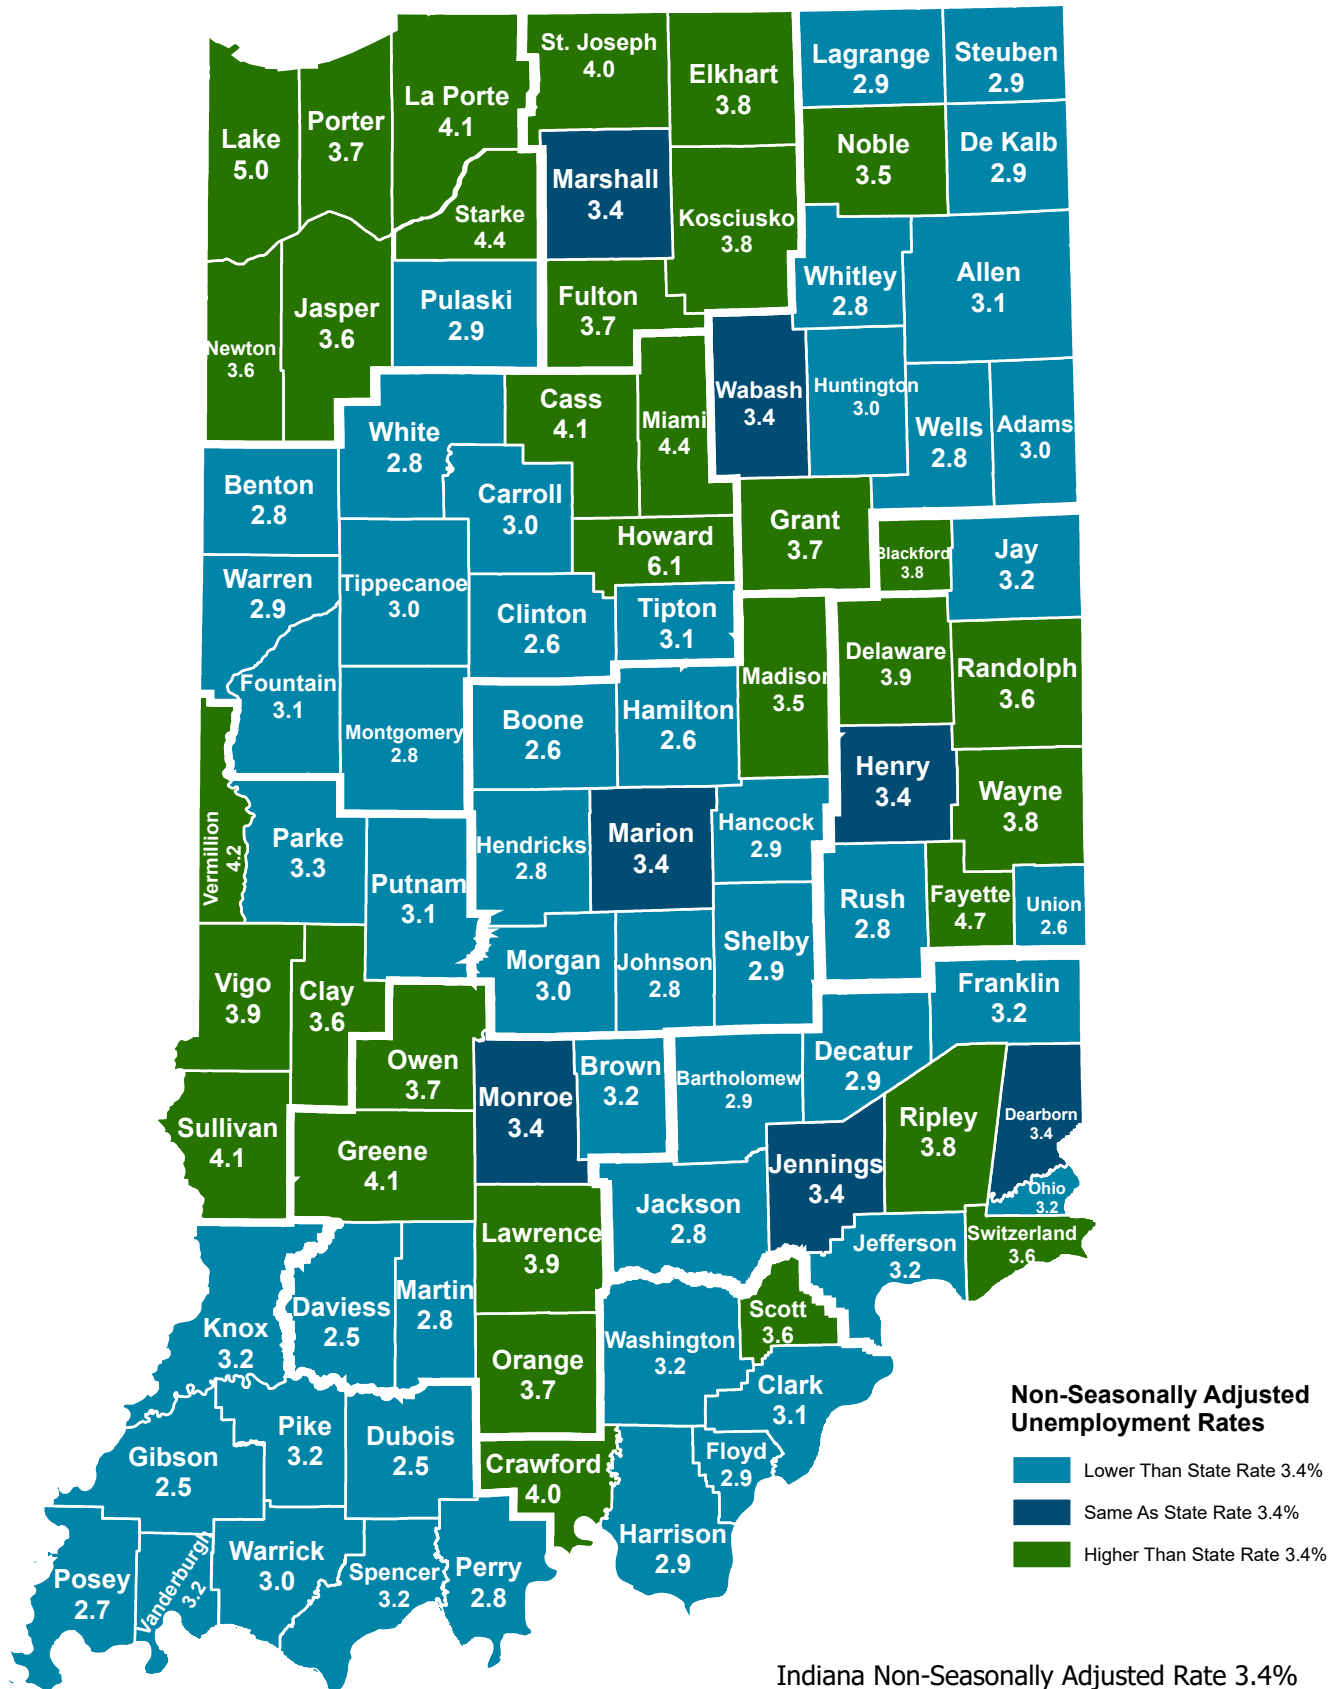

# County Unemployment Rates

## April 2024 - Non Seasonally Adjusted

Indiana Non-Seasonally Adjusted Rate 3.4%  
 Indiana Seasonally Adjusted Rate 3.6%  
 Source: DWD, Local Area Unemployment Statistics