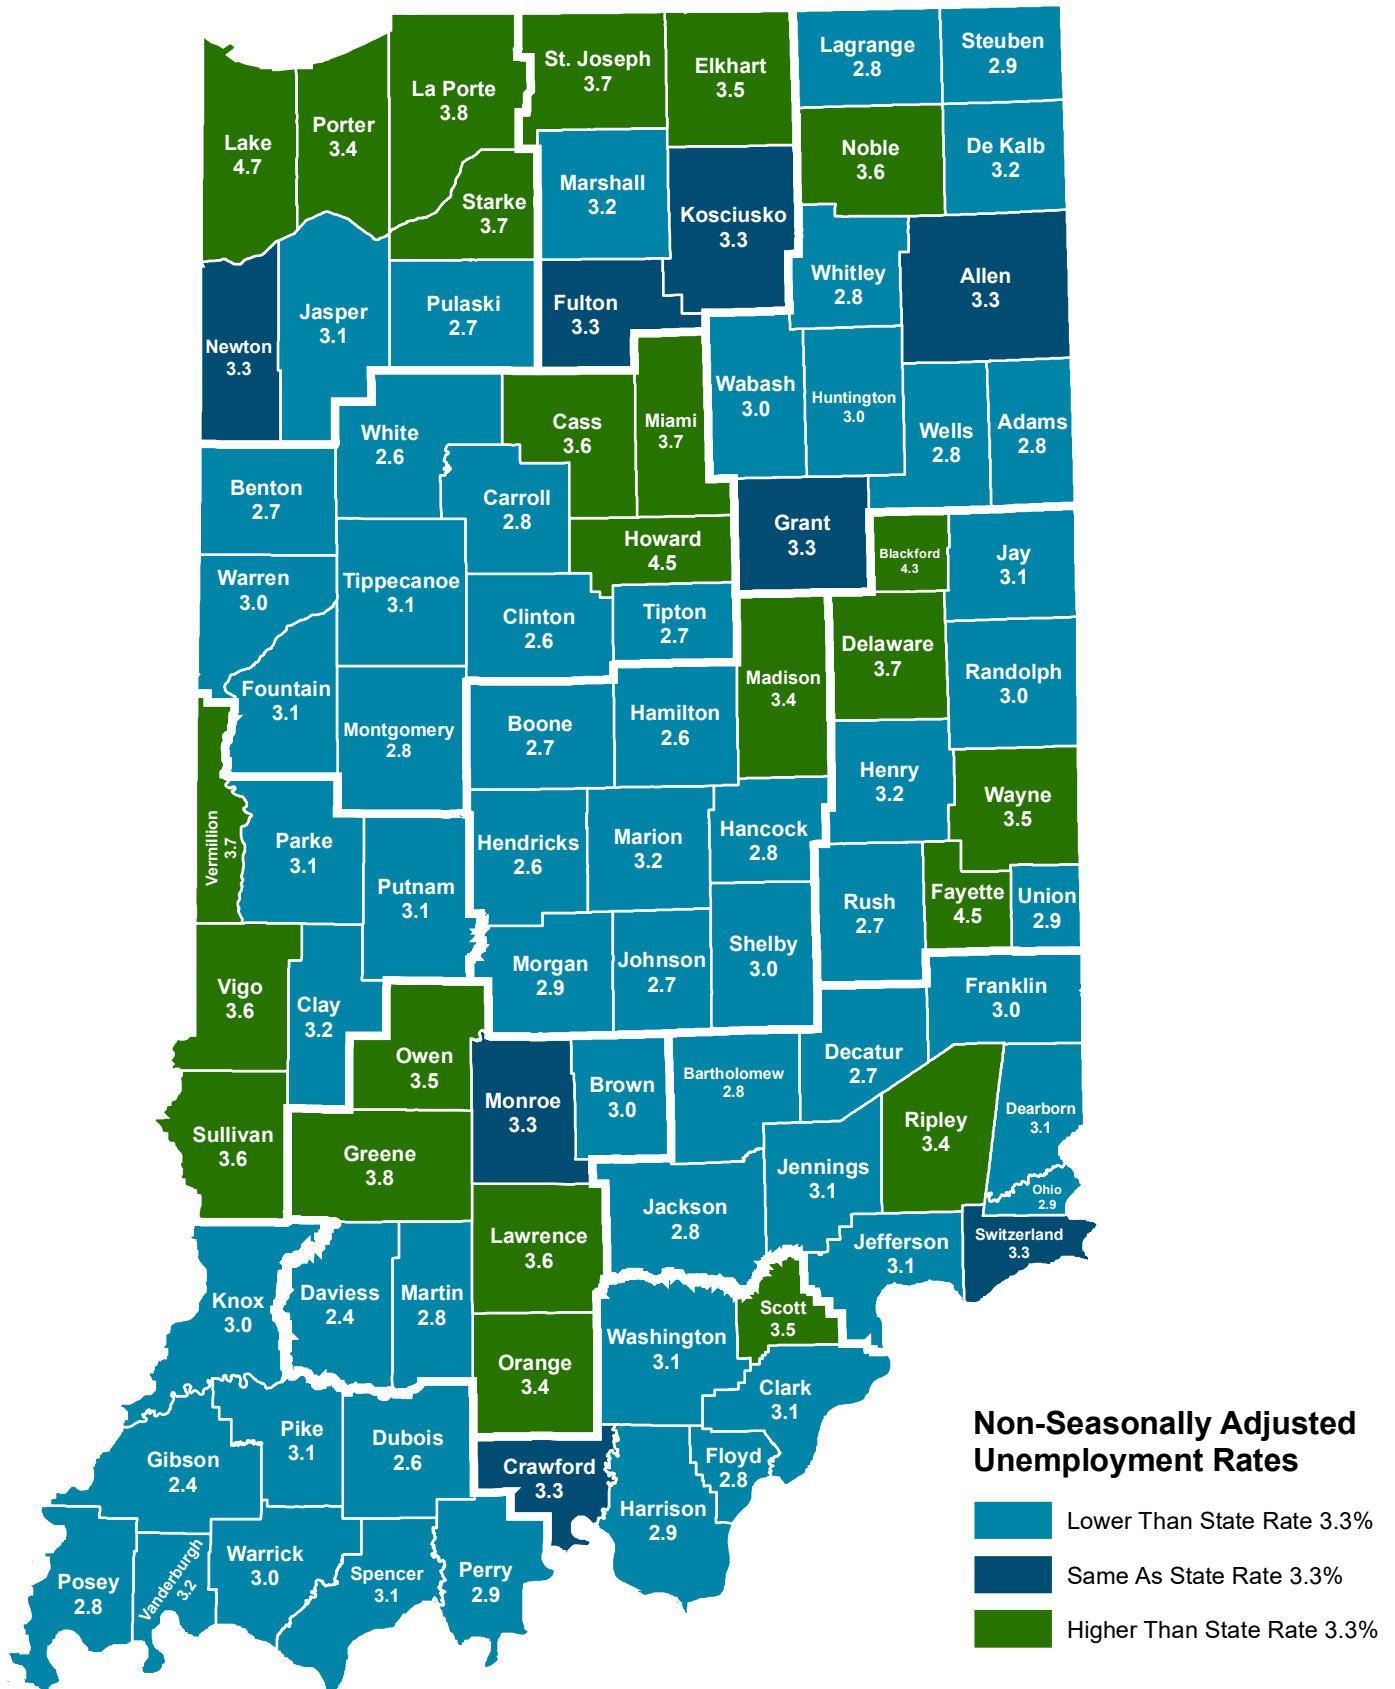

County Unemployment Rates October 2023 - Non Seasonally Adjusted

Indiana Non-Seasonally Adjusted Rate 3.3%
 Indiana Seasonally Adjusted Rate 3.6%
 Source: DWD, Local Area Unemployment Statistics